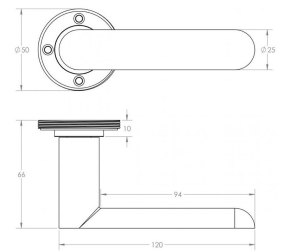

Flat Front Pattern Lever Handles With Stepped Round Rose - Suitable For Use With FD30 / FD60 Fire Doors - Dark Bronze (Lacquered)

Product Images

Description

- Dark Bronze Flat Front pattern lever handles with stepped pattern concealed fix rose.
- Architectural quality.
- Matching Dark Bronze accessories available including standard escutcheons (keyhole covers), euro profile escutcheons, bathroom turn & release set and locks latches and hinges.

How To Order Lever Handles With A Rose

- **For Non-Locking Doors** - 1 x (Pair) Lever Handles Only

- **For Locking Doors** - 1 x (Pair) Lever Handles Only + 2 x (Each) Standard Escutcheons

- **For Euro Cylinder Locking Doors** - 1 x (Pair) Lever Handles Only + 2 x (Each) Euro Escutcheons

- **For Locking Bathroom Doors** - 1 x Pair Lever Handles Only + 1 x (Set) Turn & Emergency Release

Matching Accessories

- **Standard escutcheon** - (key hole cover to suit regular "chubb style locks")
- **Euro profile escutcheon** - (key hole cover to suit euro profile cylinders)
- **Turn & emergency release** - (a thumbturn used to lock bathroom doors, WC's and toilet doors)