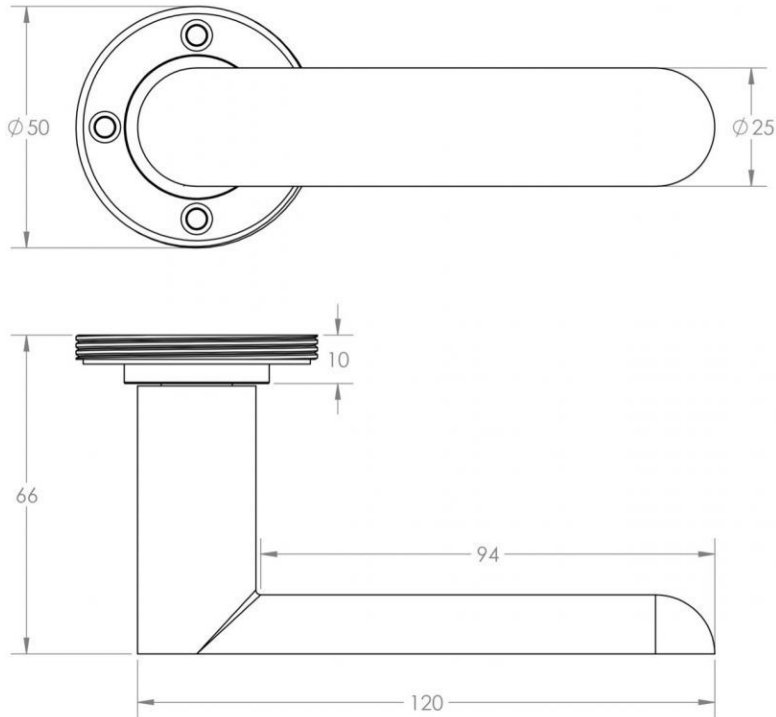

## Base Material

- Made from solid brass

## Size Information

- Rose Diameter - 53mm
- Rose Thickness - 10mm

## Spindle Size

- 8mm x 8mm square - UK Standard.