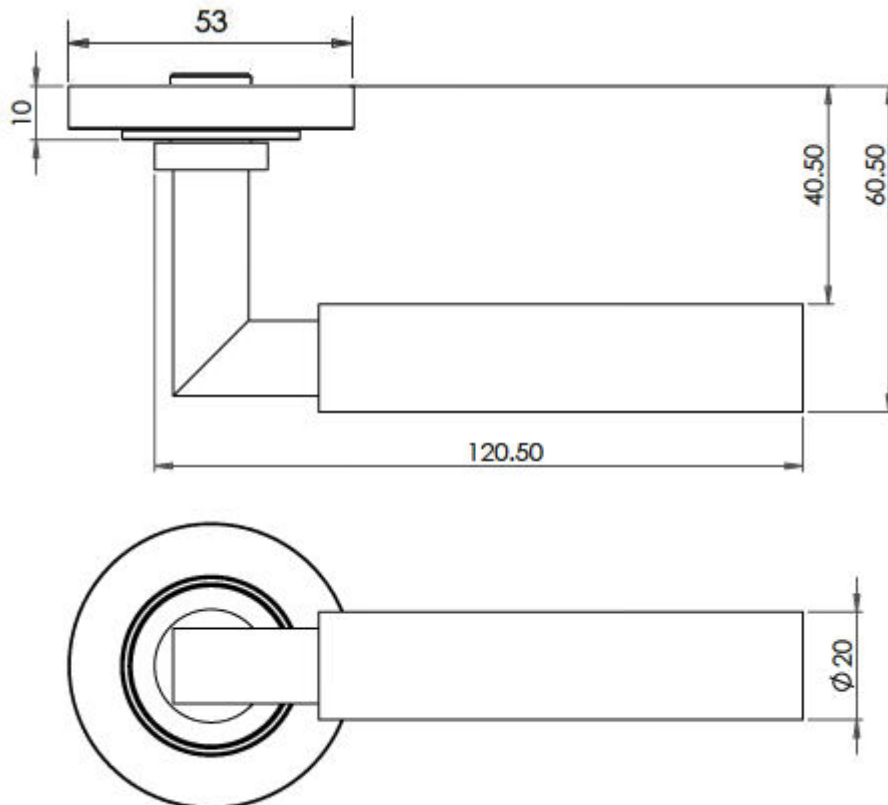

Base Material

- Made from solid brass

Finish Details

- Dark Bronze finish.

Operation

- Both levers are sprung to ensure the lever always returns to its starting position.

Size Information

- Rose Diameter - 53mm
- Rose Thickness - 10mm

Spindle Size

- 8mm x 8mm square - UK Standard.

Fixings

- Concealed bolt together fixings via male and female bolts.
- Grub screw fixing to spindle for extra strength once fitted to the door.

Usage

- Suitable for residential use.
- Suitable for internal use.