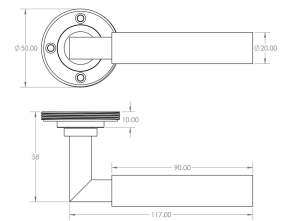

Tubular Pattern Lever Handles With Knurled Round Rose - Suitable For Use With FD30 / FD60 Fire Doors - Dark Bronze (Lacquered)

Product Images

Description

- Dark Bronze Tubular pattern lever handles with knurled pattern concealed fix rose.
- Architectural quality.
- Matching Dark Bronze accessories available including standard escutcheons (keyhole covers), euro profile escutcheons, bathroom turn & release set and locks latches and hinges.

How To Order Lever Handles With A Rose

- **For Non-Locking Doors** - 1 x (Pair) Lever Handles Only

- **For Locking Doors** - 1 x (Pair) Lever Handles Only + 2 x (Each) Standard Escutcheons

- **For Euro Cylinder Locking Doors** - 1 x (Pair) Lever Handles Only + 2 x (Each) Euro Escutcheons

Base Material

- Made from solid brass

Finish Details

- Dark Bronze finish.

Operation

- Both levers are sprung to ensure the lever always returns to its starting position.

Size Information

- Rose Diameter - 53mm
- Rose Thickness - 10mm

Spindle Size

- 8mm x 8mm square - UK Standard.

Fixings

- Concealed bolt together fixings via male and female bolts.
- Grub screw fixing to spindle for extra strength once fitted to the door.

Usage

- Suitable for residential use.
- Suitable for internal use.