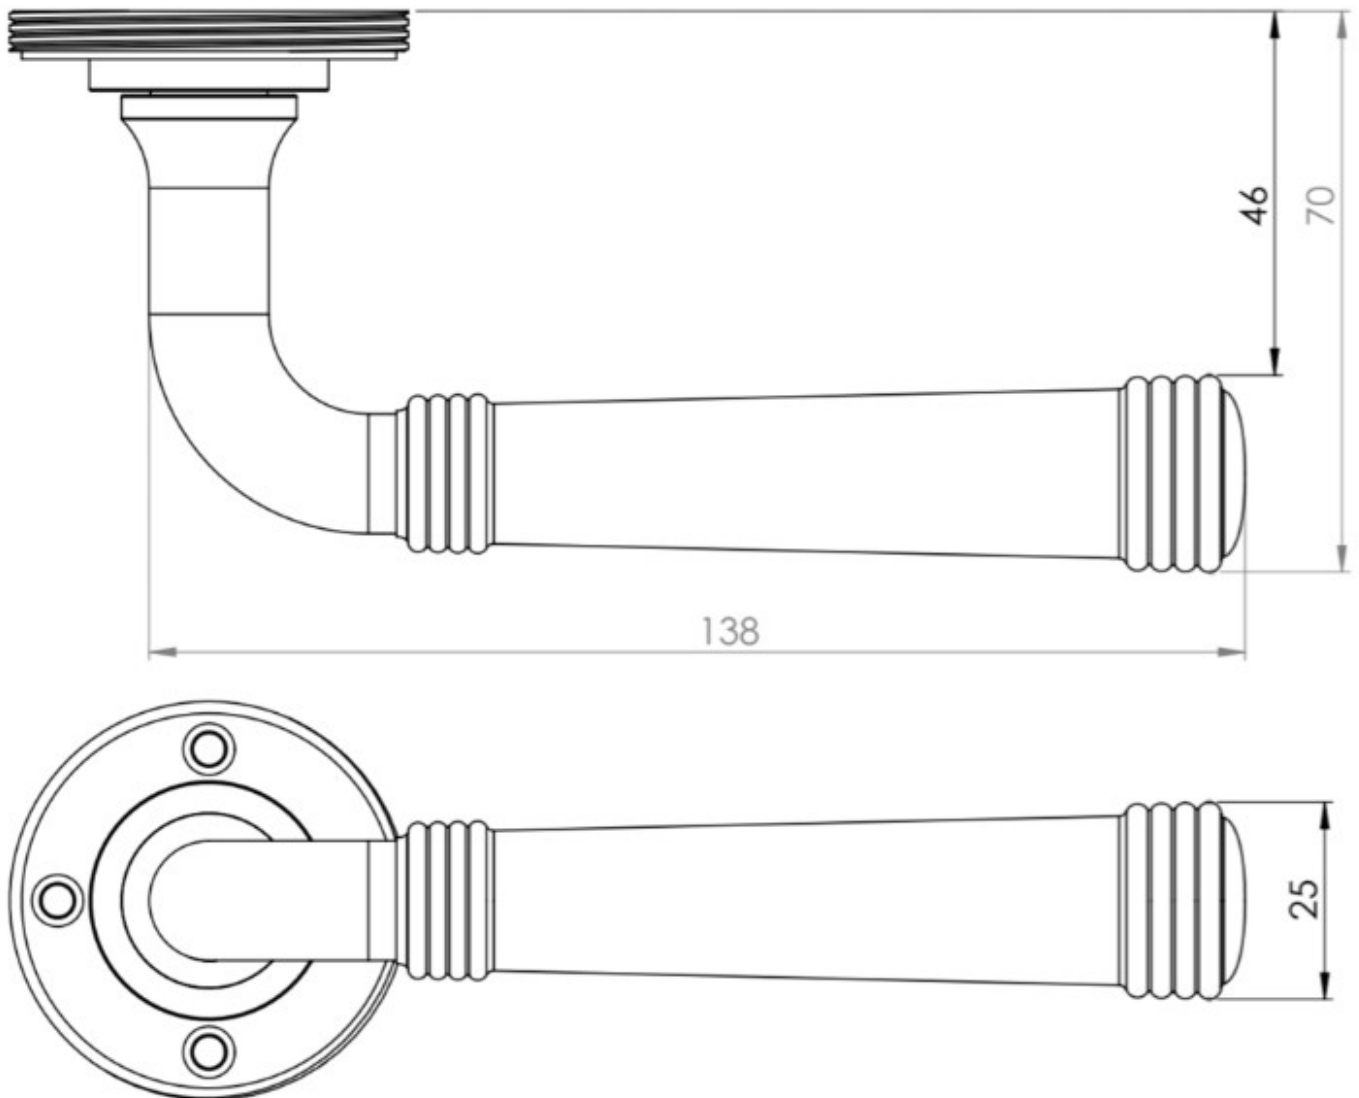

## Base Material

- Made from solid brass

## Size Information

- Rose Diameter - 53mm
- Rose Thickness - 10mm

## Spindle Size

- 8mm x 8mm square - UK Standard.