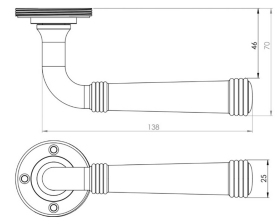

Classic Pattern Lever Handles With Ring Detail With Stepped Round Rose - Suitable For Use With FD30 / FD60 Fire Doors - Dark Bronze (Lacquered)

Product Images

Description

- Dark Bronze Classic pattern lever Handles With Ring Detail With stepped pattern concealed fix rose.
- Architectural quality.
- Matching Dark Bronze accessories available including standard escutcheons (keyhole covers), euro profile escutcheons, bathroom turn & release set and locks latches and hinges.

How To Order Lever Handles With Ring Detail With A Rose

- **For Non-Locking Doors** - 1 x (Pair) Lever Handles Only

- **For Locking Doors** - 1 x (Pair) Lever Handles Only + 2 x (Each) Standard Escutcheons

- **For Euro Cylinder Locking Doors** - 1 x (Pair) Lever Handles Only + 2 x (Each) Euro Escutcheons

- **For Locking Bathroom Doors** - 1 x Pair Lever Handles Only + 1 x (Set) Turn & Emergency Release

Matching Accessories

- **Standard escutcheon** - (key hole cover to suit regular "chubb style locks")
- **Euro profile escutcheon** - (key hole cover to suit euro profile cylinders)
- **Turn & emergency release** - (a thumbturn used to lock bathroom doors, WC's and toilet doors)