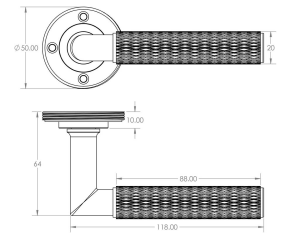

Knurled Pattern Lever Handles With Knurled Round Rose - Suitable For Use With FD30 / FD60 Fire Doors - Dark Bronze (Lacquered)

Product Images

Description

- Dark Bronze Knurled pattern lever handles with knurled pattern concealed fix rose.
- Architectural quality.
- Matching Dark Bronze accessories available including standard escutcheons (keyhole covers), euro profile escutcheons, bathroom turn & release set and locks latches and hinges.

How To Order Lever Handles With A Rose

- **For Non-Locking Doors** - 1 x (Pair) Lever Handles Only

- **For Locking Doors** - 1 x (Pair) Lever Handles Only + 2 x (Each) Standard Escutcheons

- **For Euro Cylinder Locking Doors** - 1 x (Pair) Lever Handles Only + 2 x (Each) Euro Escutcheons

Base Material

- Made from solid brass

Finish Details

- Dark Bronze finish.

Operation

- Both levers are sprung to ensure the lever always returns to its starting position.

Size Information

- Rose Diameter - 53mm
- Rose Thickness - 10mm

Spindle Size

- 8mm x 8mm square - UK Standard.

Fixings

- Concealed bolt together fixings via male and female bolts.
- Grub screw fixing to spindle for extra strength once fitted to the door.

Usage

- Suitable for residential use.
- Suitable for internal use.