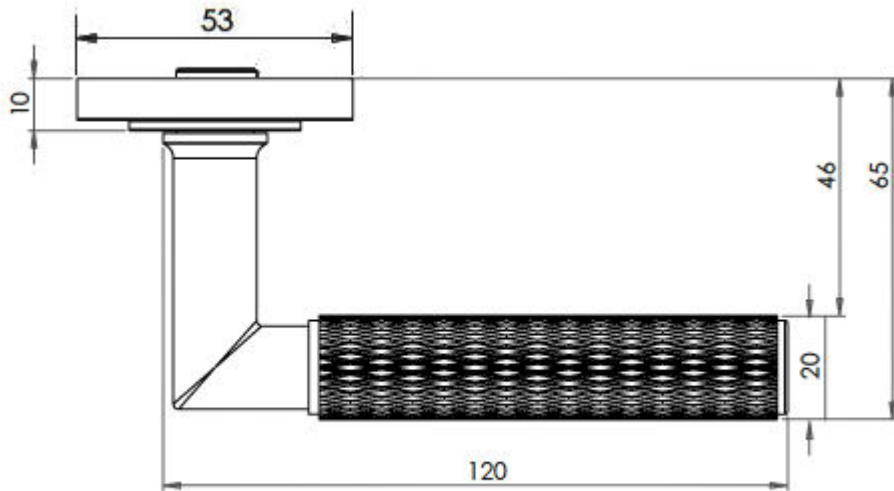

Base Material

- Made from solid brass

Finish Details

- Dark Bronze finish.

Operation

- Both levers are sprung to ensure the lever always returns to its starting position.

Size Information

- Rose Diameter - 53mm
- Rose Thickness - 10mm

Spindle Size

- 8mm x 8mm square - UK Standard.

Fixings

- Concealed bolt together fixings via male and female bolts.
- Grub screw fixing to spindle for extra strength once fitted to the door.

Usage

- Suitable for residential use.
- Suitable for internal use.