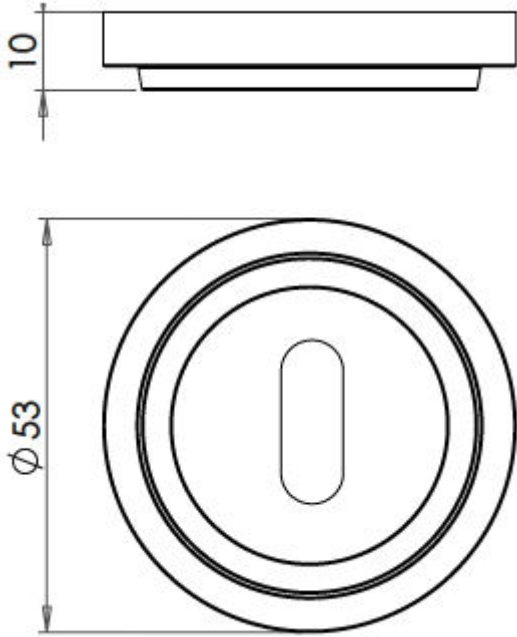

Standard Profile Escutcheon With Knurled Rose - 53mm x 10mm - Dark Bronze (Lacquered)

Product Images

Description

- Standard profile escutcheon with knurled pattern concealed fix rose.

Finish

- Dark Bronze

Base Material

- Solid Brass

Dimensions

- 53mm diameter
- 10mm Depth

Important Information

- Each - (1 x escutcheon).

Products in this set

49442.1 - Standard Profile Escutcheon With Knurled Rose - 53mm x 10mm - Dark Bronze (Lacquered) - Each