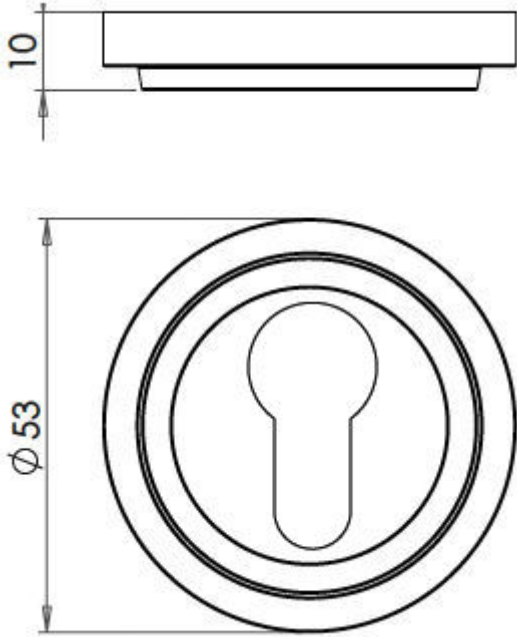

## Euro Profile Escutcheon With Knurled Rose - 53mm x 10mm - Dark Bronze (Lacquered)

### Description

- Knurled pattern euro profile escutcheon with concealed fix rose
- For use with euro profile cylinder

### Dimensions

- 53mm diameter
- 10mm Depth

### Products in this set

---

49443.1 - Euro Profile Escutcheon With Knurled Rose - 53mm x 10mm - Dark Bronze (Lacquered) - Each