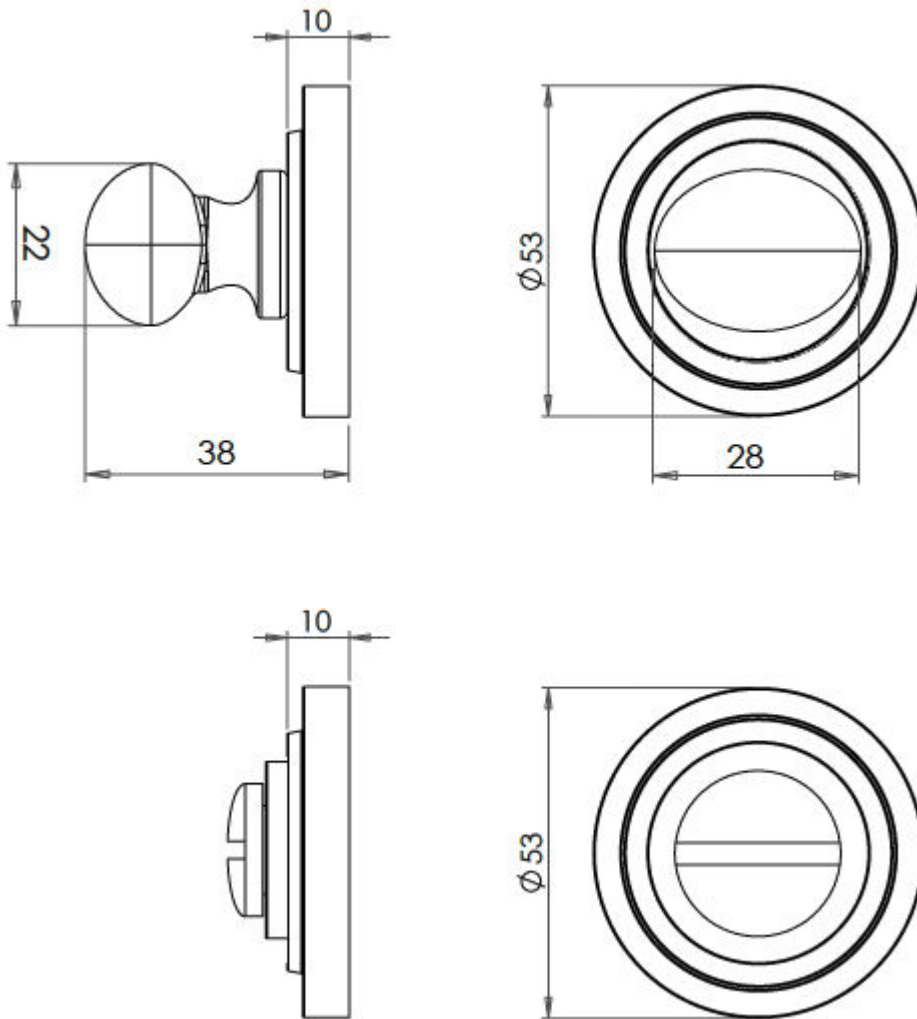

### Description

- Dark Bronze bathroom turn & release set with knurled pattern concealed fix rose.
- A turn and release consists of two parts
  - 1 - a snib turn which is fitted on the inside of the bathroom and is used to lock the bathroom or toilet by twisting the snib a quarter turn to the left or right
  - 2 - a release which is fitted on the outside of the bathroom. If some gets locked in the bathroom or toilet the snib can be released in an emergency by twisting a coin or screwdriver in the slotted part of the rose a quarter turn

- This turn and release set uses a 5mm x 5mm spindle (the metal shaft that goes through the door) this suits standard UK bath locks
- A turn and release is only the cosmetic part that you see on the outside of the door and requires a mechanism to work in conjunction with it, such as a bathroom deadbolt

**Base Material**

- Solid Brass

**Finish**

- Dark Bronze

**Dimensions**

- Rose Diameter - 53mm
- Rose Projection - 10mm

**Important Info Before You Buy**

- Can also be used as a privacy lock for bedrooms
- Supplied with all fixings
- PLEASE NOTE - THIS ITEM MUST BE USED IN CONJUNCTION WITH A DEAD BOLT OR A BATHROOM MORTICE LOCK

## Products in this set

---

49444.1 - Bathroom Oval Knob Turn & Release With Knurled Round Rose - 53mm x 10mm - Dark Bronze (Lacquered) - Set