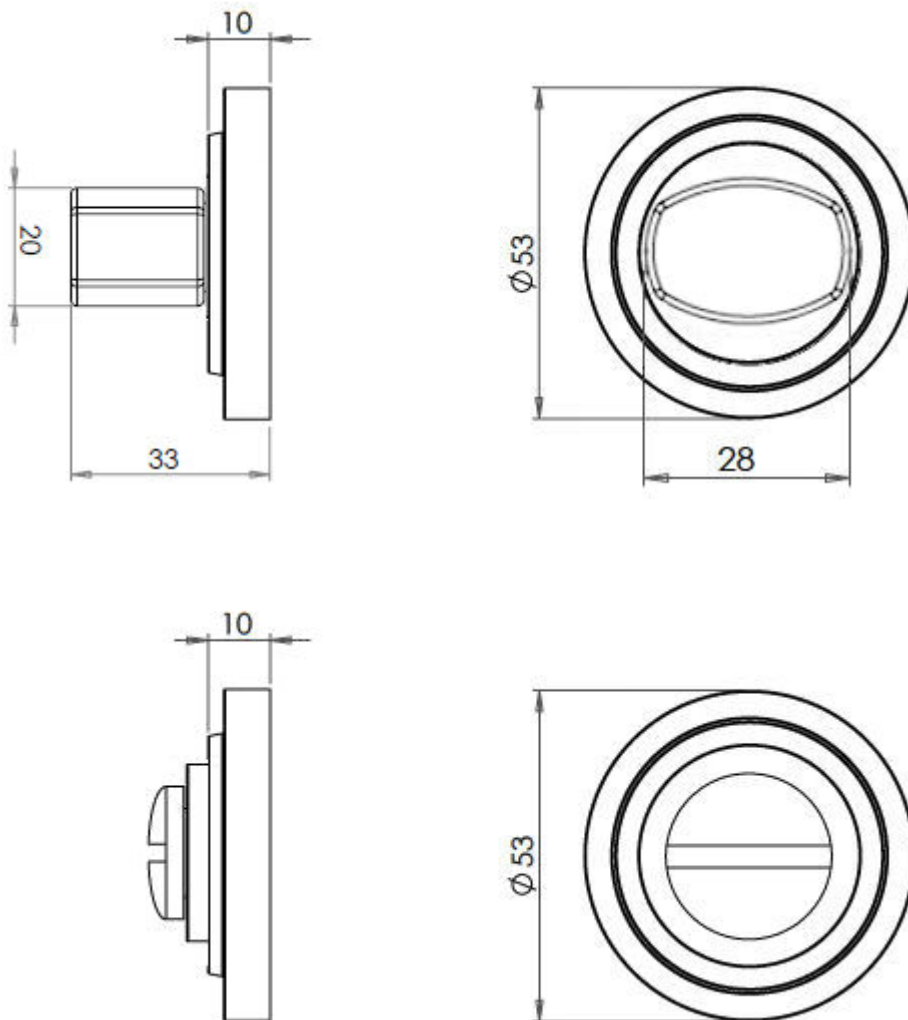

Bathroom Turn & Release With Knurled Round Rose - 53mm x 10mm - Dark Bronze (Lacquered)

Product Images

Description

- Dark Bronze flat faced bathroom turn & release set with knurled pattern concealed fix rose.
- A turn and release consists of two parts
 - 1 - a snib turn which is fitted on the inside of the bathroom and is used to lock the bathroom or toilet by twisting the snib a quarter turn to the left or right
 - 2 - a release which is fitted on the outside of the bathroom. If some gets locked in the bathroom or toilet the snib can be released in an emergency by twisting a coin or screwdriver in the slotted part of the rose a quarter turn
- This turn and release set uses a 5mm x 5mm spindle (the metal shaft that goes through the door) this suits standard UK bath locks

- A turn and release is only the cosmetic part that you see on the outside of the door and requires a mechanism to work in conjunction with it, such as a bathroom deadbolt

Base Material

- Solid Brass

Finish

- Dark Bronze

Dimensions

- Rose Diameter - 53mm
- Rose Projection - 10mm

Important Info Before You Buy

- Can also be used as a privacy lock for bedrooms
- Supplied with all fixings
- PLEASE NOTE - THIS ITEM MUST BE USED IN CONJUNCTION WITH A DEAD BOLT OR A BATHROOM MORTICE LOCK

Products in this set

49445.1 - Bathroom Turn & Release With Knurled Round Rose - 53mm x 10mm - Dark Bronze
(Lacquered) - Set