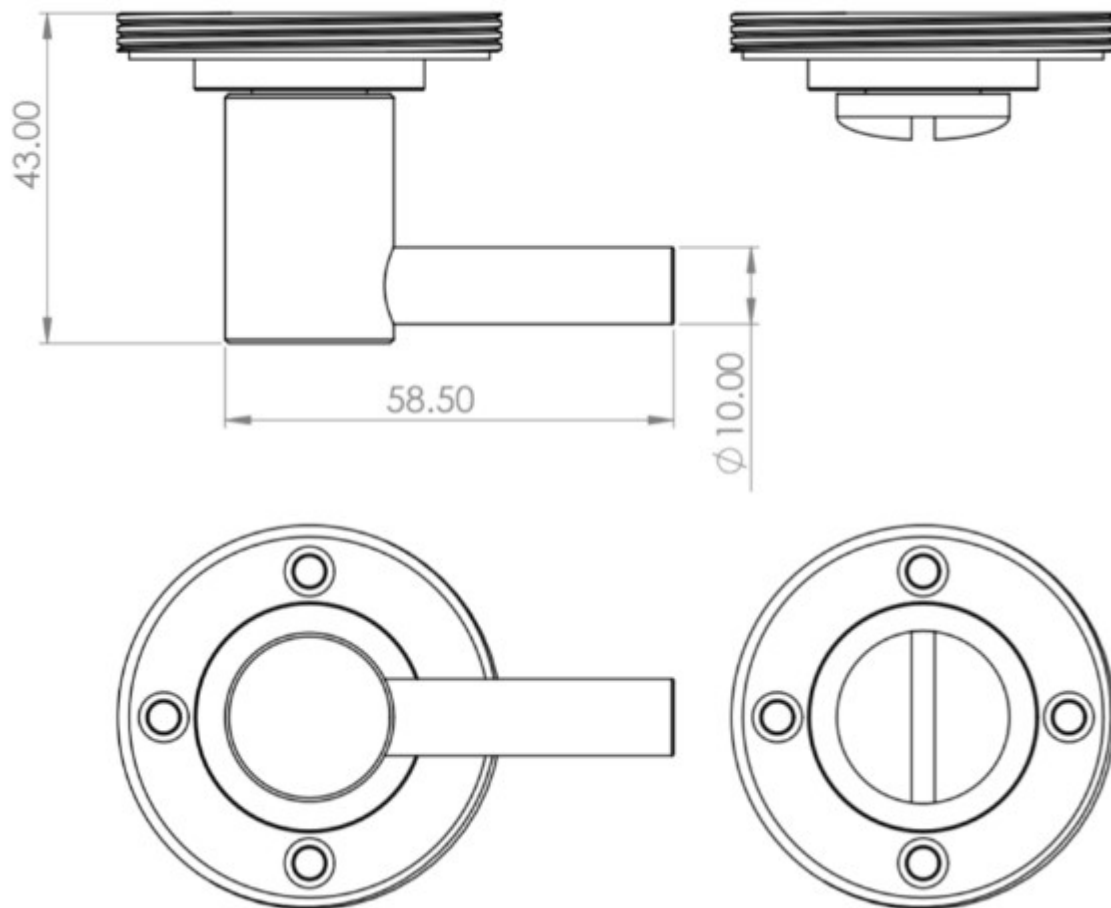

## Accessible Bathroom Turn & Release With Knurled Round Rose - 53mm x 10mm - Dark Bronze (Lacquered)

### Description

- Dark Bronze accessible bathroom turn & release set with knurled pattern concealed fix rose.
- A turn and release consists of two parts
  - 1 - a snib turn which is fitted on the inside of the bathroom and is used to lock the bathroom or toilet by twisting the snib a quarter turn to the left or right
  - 2 - a release which is fitted on the outside of the bathroom. If someone gets locked in the bathroom or toilet the snib can be released in an emergency by twisting a coin or screwdriver in the slotted part of the rose a quarter turn
- This turn and release set uses a 5mm x 5mm spindle (the metal shaft that goes through the door) this suits standard UK bath locks
- A turn and release is only the cosmetic part that you see on the outside of the door and requires a mechanism to work in conjunction with it, such as a bathroom deadbolt

### Dimensions

- Rose Diameter - 53mm
- Rose Projection - 10mm

#### Products in this set

49446.1 - Accessible Bathroom Turn & Release With Knurled Round Rose - 53mm x 10mm - Dark Bronze (Lacquered) - Set