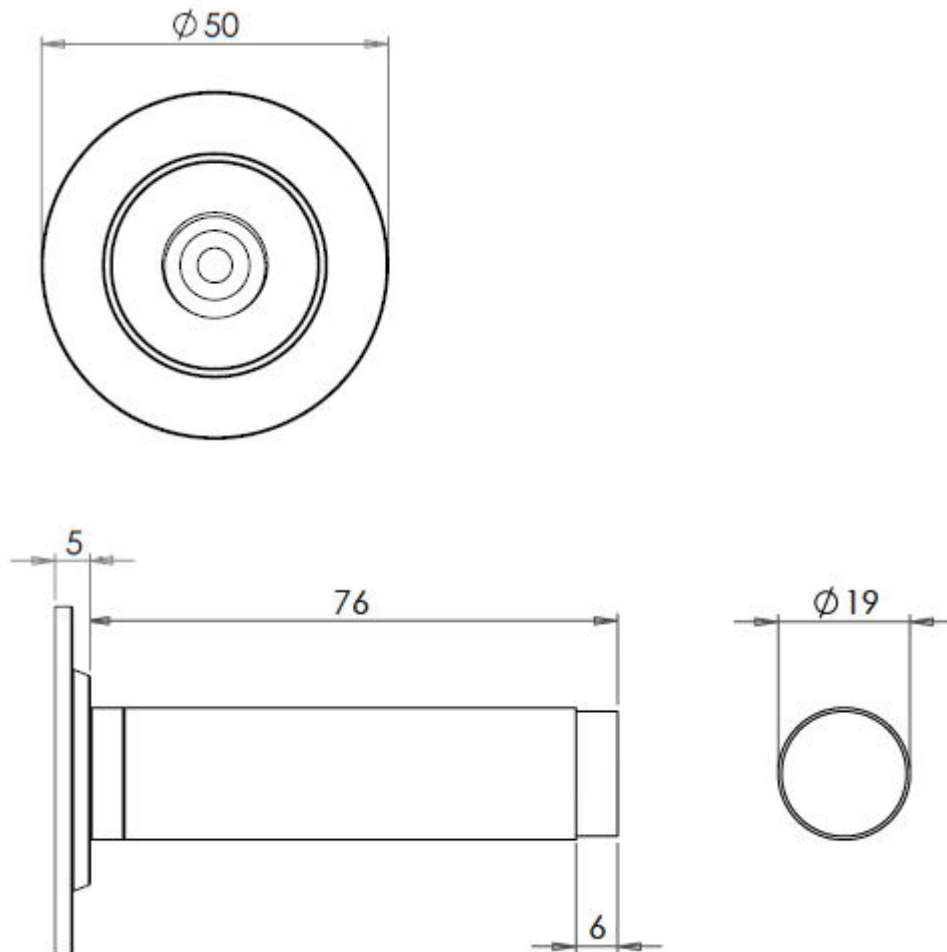

Wall Mounted Cylinder Door Stop With Knurled Round Rose - 81mm x 19mm - Dark Bronze (Lacquered)

Product Images

Description

- Wall mounted door stop with knurled round rose and black rubber bumper
- Two part design allows for concealed fixing
- Designed to stop doors from hitting a wall when opened too far
- Also available without knurled round rose

Base Material

- Made from solid brass

Finish Details

- Dark Bronze

Size Information

- 50mm Overall diameter
- 19mm Inner diameter
- 81mm Projection

Fixings

- Two part design allows for concealed fixing with a single fixing screw

Usage

- Suitable for residential use
- Suitable for internal use

Unit Of Sale

- Sold individually (each)

Products in this set

49449.1 - Wall Mounted Cylinder Door Stop With Knurled Round Rose - 81mm x 19mm - Dark Bronze (Lacquered) - Each