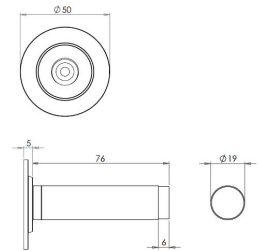

Wall Mounted Cylinder Door Stop With Knurled Round Rose - 81mm x 19mm - Dark Bronze (Lacquered)

Product Images

Description

- Wall mounted door stop with knurled round rose and black rubber bumper
- Two part design allows for concealed fixing
- Designed to stop doors from hitting a wall when opened too far
- Also available without knurled round rose

Base Material

- Made from solid brass

Finish Details

- Dark Bronze

Size Information

- 50mm Overall diameter
- 19mm Inner diameter
- 81mm Projection

Fixings

- Two part design allows for concealed fixing with a single fixing screw

Usage

- Suitable for residential use
- Suitable for internal use

Unit Of Sale

- Sold individually (each)

Products in this set

49449.1 - Wall Mounted Cylinder Door Stop With Knurled Round Rose - 81mm x 19mm - Dark Bronze (Lacquered) - Each