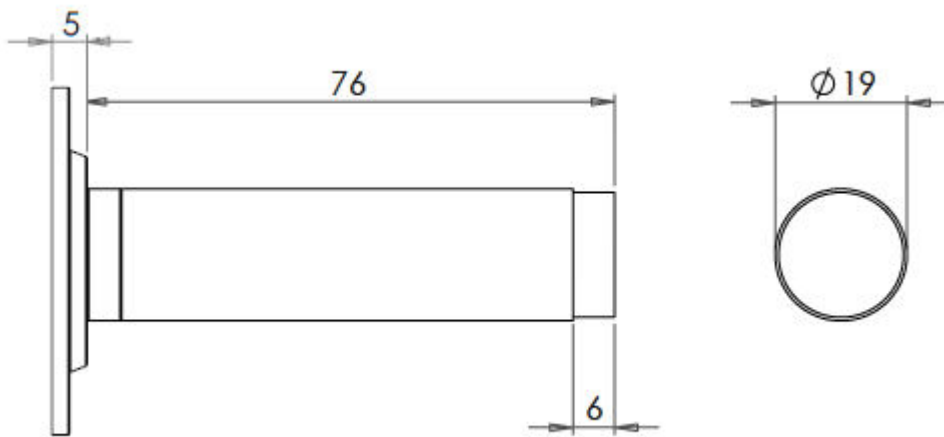

Knurled Wall Mounted Cylinder Door Stop With Knurled Round Rose - 81mm x 19mm - Dark Bronze (Lacquered)

Product Images

Description

- Knurled wall mounted door stop with knurled round rose and black rubber bumper
- Two part design allows for concealed fixing
- Designed to stop doors from hitting a wall when opened too far
- Also available without knurled round rose

Base Material

- Made from solid brass

Finish Details

- Dark Bronze

Size Information

- 50mm Overall diameter
- 19mm Inner diameter
- 81mm Projection

Fixings

- Two part design allows for concealed fixing with a single fixing screw

Usage

- Suitable for residential use
- Suitable for internal use

Unit Of Sale

- Sold individually (each)

Products in this set

49450.1 - Knurled Wall Mounted Cylinder Door Stop With Knurled Round Rose - 81mm x 19mm - Dark Bronze (Lacquered) - Each