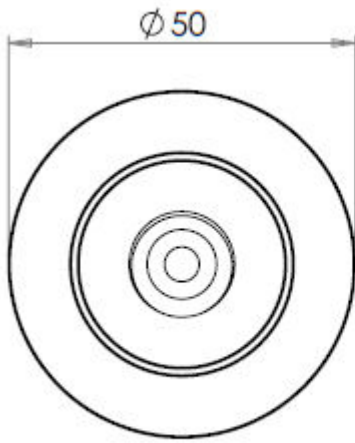

Knurled Wall Mounted Cylinder Door Stop With Knurled Round Rose - 81mm x 19mm - Dark Bronze (Lacquered)

Product Images

Description

- Knurled wall mounted door stop with knurled round rose and black rubber bumper
- Two part design allows for concealed fixing
- Designed to stop doors from hitting a wall when opened too far
- Also available without knurled round rose

Base Material

- Made from solid brass

Finish Details

- Dark Bronze

Size Information

- 50mm Overall diameter
- 19mm Inner diameter
- 81mm Projection

Fixings

- Two part design allows for concealed fixing with a single fixing screw

Usage

- Suitable for residential use
- Suitable for internal use

Unit Of Sale

- Sold individually (each)

Products in this set

49450.1 - Knurled Wall Mounted Cylinder Door Stop With Knurled Round Rose - 81mm x 19mm - Dark Bronze (Lacquered) - Each