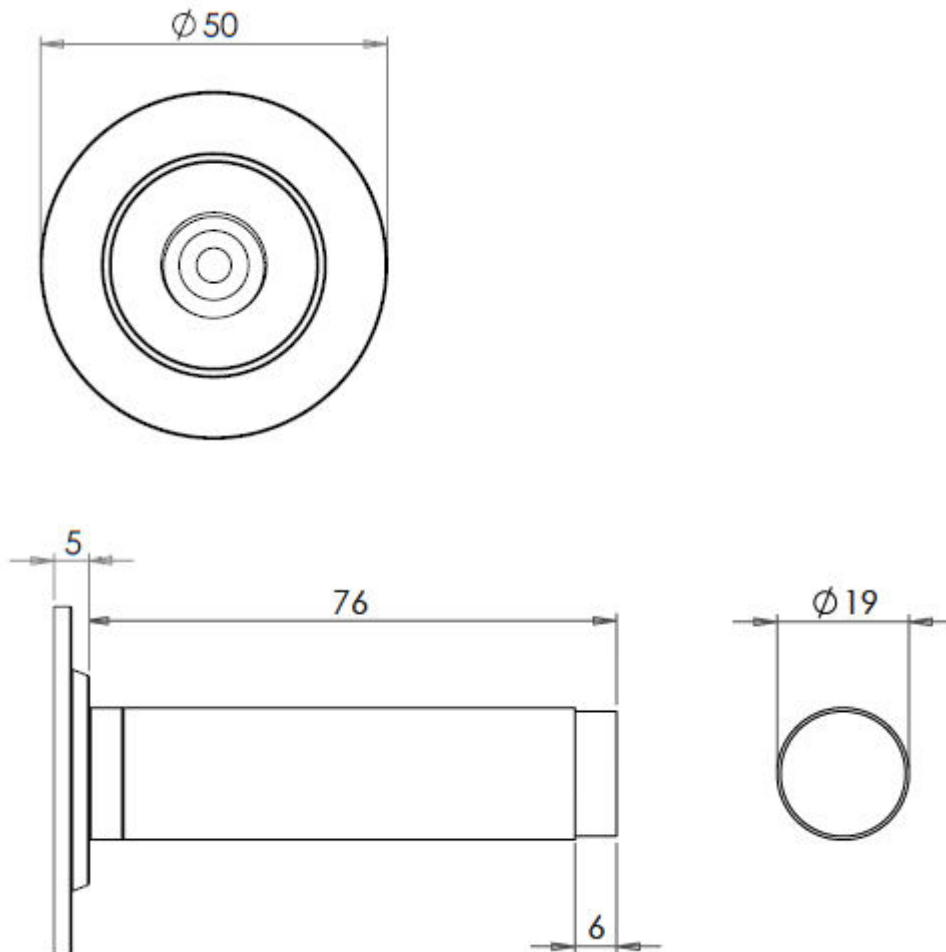

Knurled Wall Mounted Cylinder Door Stop With Reeded Round Rose - 81mm x 19mm - Dark Bronze (Lacquered)

Product Images

Description

- Knurled wall mounted door stop with reeded round rose and black rubber bumper
- Two part design allows for concealed fixing
- Designed to stop doors from hitting a wall when opened too far
- Also available without knurled round rose

Base Material

- Made from solid brass

Finish Details

- Dark Bronze

Size Information

- 50mm Overall diameter
- 19mm Inner diameter
- 81mm Projection

Fixings

- Two part design allows for concealed fixing with a single fixing screw

Usage

- Suitable for residential use
- Suitable for internal use

Unit Of Sale

- Sold individually (each)

Products in this set

49451.1 - Knurled Wall Mounted Cylinder Door Stop With Reeded Round Rose - 81mm x 19mm - Dark Bronze (Lacquered) - Each