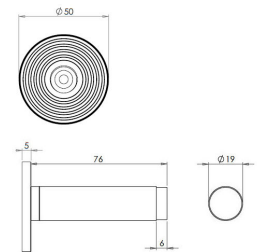

Knurled Wall Mounted Cylinder Door Stop With Reeded Round Rose - 81mm x 19mm - Dark Bronze (Lacquered)

Product Images

Description

- Knurled wall mounted door stop with reeded round rose and black rubber bumper
- Two part design allows for concealed fixing
- Designed to stop doors from hitting a wall when opened too far
- Also available without knurled round rose

Base Material

- Made from solid brass

Finish Details

- Dark Bronze

Size Information

- 50mm Overall diameter
- 19mm Inner diameter
- 81mm Projection

Fixings

- Two part design allows for concealed fixing with a single fixing screw

Usage

- Suitable for residential use
- Suitable for internal use

Unit Of Sale

- Sold individually (each)

Products in this set

49451.1 - Knurled Wall Mounted Cylinder Door Stop With Reeded Round Rose - 81mm x 19mm - Dark Bronze (Lacquered) - Each