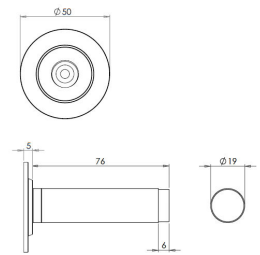

Knurled Wall Mounted Cylinder Door Stop With Stepped Round Rose - 81mm x 19mm - Dark Bronze (Lacquered)

Product Images

Description

- Knurled wall mounted door stop with stepped round rose and black rubber bumper
- Two part design allows for concealed fixing
- Designed to stop doors from hitting a wall when opened too far
- Also available without knurled round rose

Base Material

- Made from solid brass

Finish Details

- Dark Bronze

Size Information

- 50mm Overall diameter
- 19mm Inner diameter
- 81mm Projection

Fixings

- Two part design allows for concealed fixing with a single fixing screw

Usage

- Suitable for residential use
- Suitable for internal use

Unit Of Sale

- Sold individually (each)

Products in this set

49452.1 - Knurled Wall Mounted Cylinder Door Stop With Stepped Round Rose - 81mm x 19mm - Dark Bronze (Lacquered) - Each