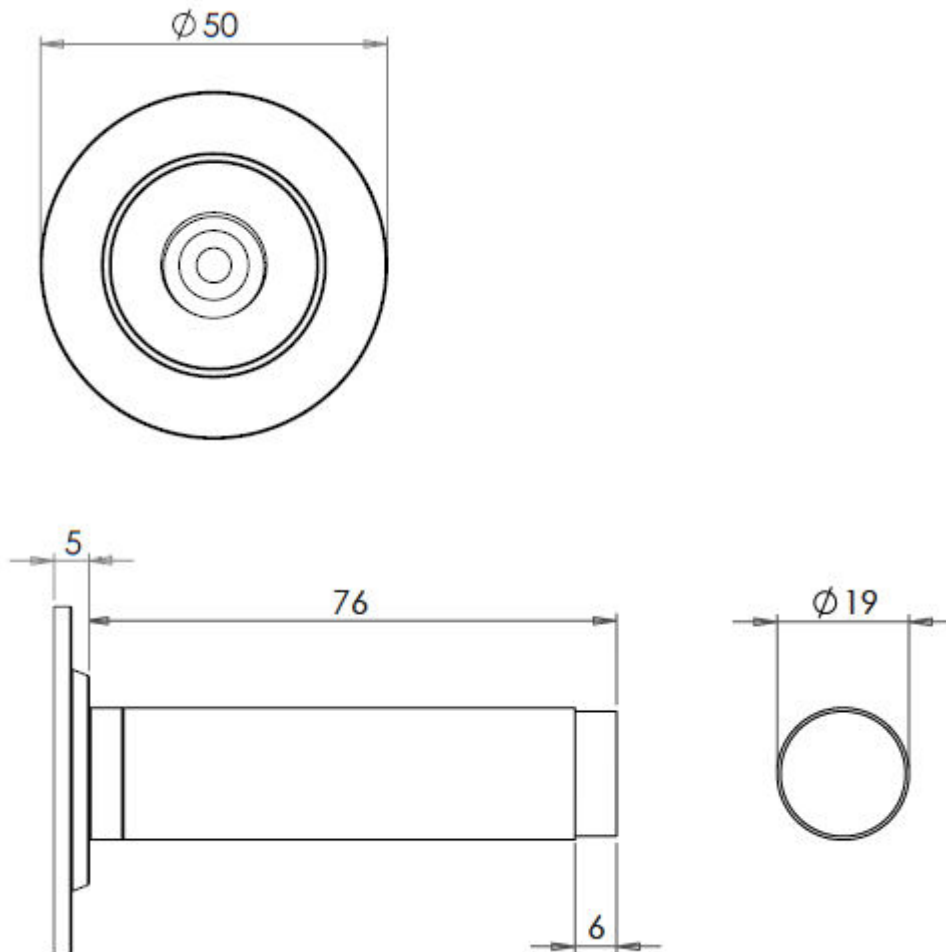

Knurled Wall Mounted Cylinder Door Stop With Stepped Round Rose - 81mm x 19mm - Dark Bronze (Lacquered)

Product Images

Description

- Knurled wall mounted door stop with stepped round rose and black rubber bumper
- Two part design allows for concealed fixing
- Designed to stop doors from hitting a wall when opened too far
- Also available without knurled round rose

Base Material

- Made from solid brass

Finish Details

- Dark Bronze

Size Information

- 50mm Overall diameter
- 19mm Inner diameter
- 81mm Projection

Fixings

- Two part design allows for concealed fixing with a single fixing screw

Usage

- Suitable for residential use
- Suitable for internal use

Unit Of Sale

- Sold individually (each)

Products in this set

49452.1 - Knurled Wall Mounted Cylinder Door Stop With Stepped Round Rose - 81mm x 19mm - Dark Bronze (Lacquered) - Each