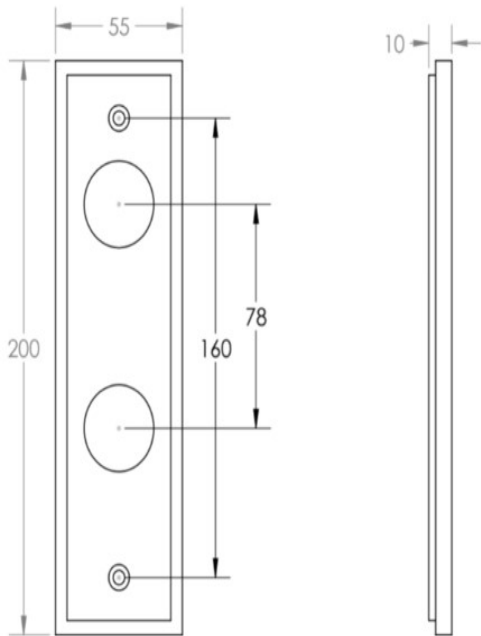


Wedge Pattern Lever Handle On A Large Rectangular Backplate - Dark Bronze (Lacquered)

Product Images

Description

- Wedge Pattern Lever Handle On A Large Rectangular Backplate
- Available in various plate designs including latch set for non locking doors, lock set for key locking doors, bathroom set that locks via a thumbturn and can be released in an emergency via a coin release on the outside handle, and a euro profile set for use with euro profile cylinders.
- The bathroom lock and euro lock plates also come in a DIN lock version for use with DIN style mortice locks.
- The handles are fixed to the door with the large backplate fitting over the handles circular rose and secured with face fixing wood screws, this is also the same for the turn and releases.

- DIN Bathroom Lever Set - 78mm Centres - (With Turn & Emergency Release)

- DIN Euro Profile Lever Set - 72mm Centres - (For Use With Euro Cylinders)

Finish Details

- Dark Bronze

Operation

- Both levers are sprung to ensure the lever always returns to its starting position

Back Plate Size

- 200mm x 55mm

Handle Dimensions

Turn & Release Dimensions

Spindle Size

- 8mm x 8mm square - UK Standard

Fixings

- Comes supplied with matching wood screws and spindle

49453.6 - Wedge Pattern Lever Handle On A Large Rectangular Din Style Bathroom Lock Backplate - Dark Bronze (Lacquered) - Pair