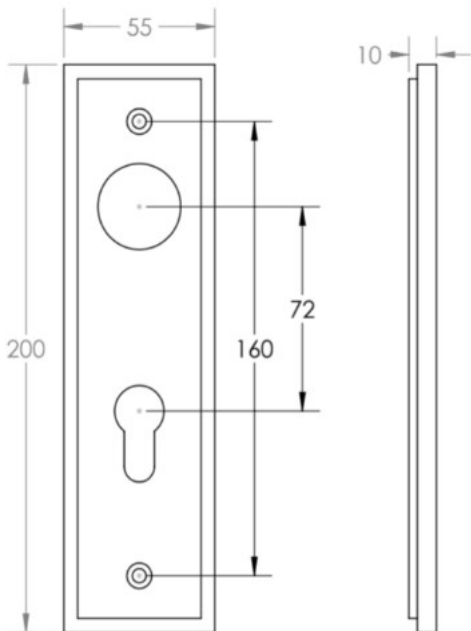


Wedge Pattern Lever Handle On A Large Rectangular Backplate - Dark Bronze (Lacquered)

Product Images

Description

- Wedge Pattern Lever Handle On A Large Rectangular Backplate
- Available in various plate designs including latch set for non locking doors, lock set for key locking doors, bathroom set that locks via a thumbturn and can be released in an emergency via a coin release on the outside handle, and a euro profile set for use with euro profile cylinders.
- The bathroom lock and euro lock plates also come in a DIN lock version for use with DIN style mortice locks.
- The handles are fixed to the door with the large backplate fitting over the handles circular rose and secured with face fixing wood screws, this is also the same for the turn and releases.

Plate Styles Available

• Lever Latch Set - (Plain Plates)

• Lever Lock Set - (Plates With Key Holes)

- Bathroom Lever Set - (With Turn & Emergency Release)

- Euro Profile Lever Set - (For Use With Euro Cylinders)

- DIN Bathroom Lever Set - 78mm Centres - (With Turn & Emergency Release)

- DIN Euro Profile Lever Set - 72mm Centres - (For Use With Euro Cylinders)

Finish Details

- Dark Bronze

Operation

- Both levers are sprung to ensure the lever always returns to its starting position

Back Plate Size

- 200mm x 55mm

Handle Dimensions

Turn & Release Dimensions

Spindle Size

- 8mm x 8mm square - UK Standard

Fixings

- Comes supplied with matching wood screws and spindle