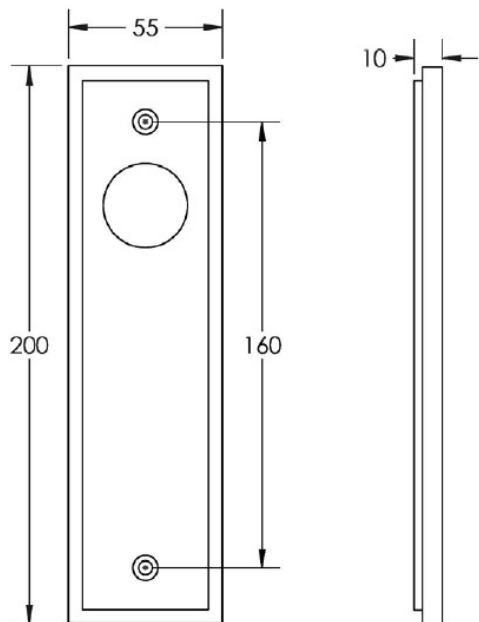

• Lever Latch Set - (Plain Plates)