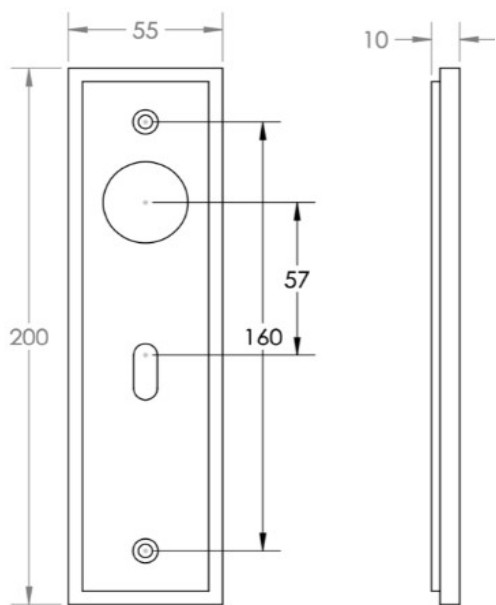

• Lever Latch Set - (Plain Plates)

• Lever Lock Set - (Plates With Key Holes)