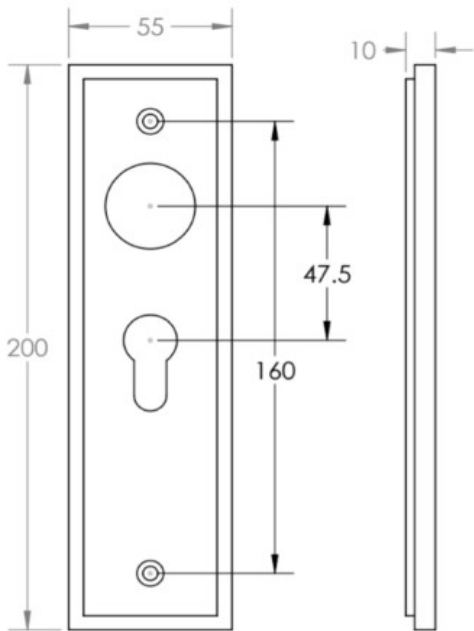


Tapered Pattern Lever Handle On A Large Rectangular Backplate - Dark Bronze (Lacquered)

Product Images

Description

- Tapered Pattern Lever Handle On A Large Rectangular Backplate
- Available in various plate designs including latch set for non locking doors, lock set for key locking doors, bathroom set that locks via a thumbturn and can be released in an emergency via a coin release on the outside handle, and a euro profile set for use with euro profile cylinders.
- The bathroom lock and euro lock plates also come in a DIN lock version for use with DIN style mortice locks.
- The handles are fixed to the door with the large backplate fitting over the handles circular rose and secured with face fixing wood screws, this is also the same for the turn and releases.

Plate Styles Available

• Lever Latch Set - (Plain Plates)

• Lever Lock Set - (Plates With Key Holes)

- Bathroom Lever Set - (With Turn & Emergency Release)

- Euro Profile Lever Set - (For Use With Euro Cylinders)

- DIN Bathroom Lever Set - 78mm Centres - (With Turn & Emergency Release)

- DIN Euro Profile Lever Set - 72mm Centres - (For Use With Euro Cylinders)

Finish Details

- Dark Bronze

Operation

- Both levers are sprung to ensure the lever always returns to its starting position

Back Plate Size

- 200mm x 55mm

Handle Dimensions

Turn & Release Dimensions

Spindle Size

- 8mm x 8mm square - UK Standard

Fixings

- Comes supplied with matching wood screws and spindle