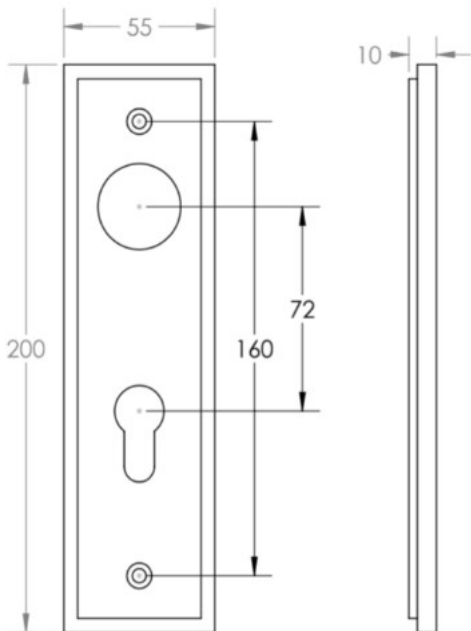


Tapered Pattern Lever Handle On A Large Rectangular Backplate - Dark Bronze (Lacquered)

Product Images

Description

- Tapered Pattern Lever Handle On A Large Rectangular Backplate
- Available in various plate designs including latch set for non locking doors, lock set for key locking doors, bathroom set that locks via a thumbturn and can be released in an emergency via a coin release on the outside handle, and a euro profile set for use with euro profile cylinders.
- The bathroom lock and euro lock plates also come in a DIN lock version for use with DIN style mortice locks.
- The handles are fixed to the door with the large backplate fitting over the handles circular rose and secured with face fixing wood screws, this is also the same for the turn and releases.

Plate Styles Available

• Lever Latch Set - (Plain Plates)

• Lever Lock Set - (Plates With Key Holes)

- Bathroom Lever Set - (With Turn & Emergency Release)

- Euro Profile Lever Set - (For Use With Euro Cylinders)

- DIN Bathroom Lever Set - 78mm Centres - (With Turn & Emergency Release)

- DIN Euro Profile Lever Set - 72mm Centres - (For Use With Euro Cylinders)

Finish Details

- Dark Bronze

Operation

- Both levers are sprung to ensure the lever always returns to its starting position

Back Plate Size

- 200mm x 55mm

Handle Dimensions

Turn & Release Dimensions

Spindle Size

- 8mm x 8mm square - UK Standard

Fixings

- Comes supplied with matching wood screws and spindle