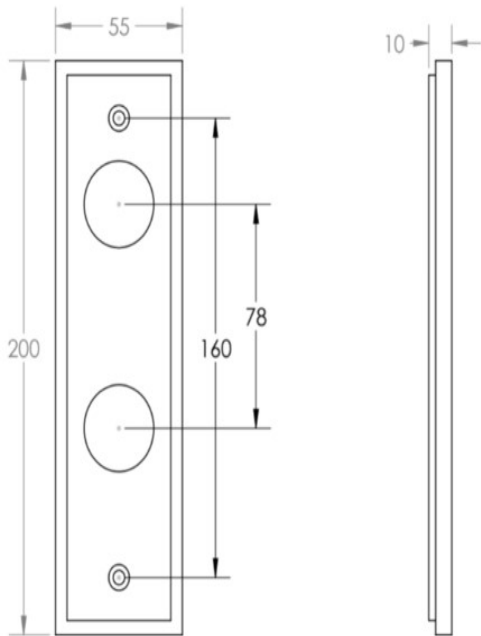


Tapered Pattern Lever Handle On A Large Rectangular Backplate - Dark Bronze (Lacquered)

Product Images

Description

- Tapered Pattern Lever Handle On A Large Rectangular Backplate
- Available in various plate designs including latch set for non locking doors, lock set for key locking doors, bathroom set that locks via a thumbturn and can be released in an emergency via a coin release on the outside handle, and a euro profile set for use with euro profile cylinders.
- The bathroom lock and euro lock plates also come in a DIN lock version for use with DIN style mortice locks.
- The handles are fixed to the door with the large backplate fitting over the handles circular rose and secured with face fixing wood screws, this is also the same for the turn and releases.

Plate Styles Available

• Lever Latch Set - (Plain Plates)

• Lever Lock Set - (Plates With Key Holes)

- Bathroom Lever Set - (With Turn & Emergency Release)

- Euro Profile Lever Set - (For Use With Euro Cylinders)

- DIN Bathroom Lever Set - 78mm Centres - (With Turn & Emergency Release)

- DIN Euro Profile Lever Set - 72mm Centres - (For Use With Euro Cylinders)

Finish Details

- Dark Bronze

Operation

- Both levers are sprung to ensure the lever always returns to its starting position

Back Plate Size

- 200mm x 55mm

Handle Dimensions

Turn & Release Dimensions

Spindle Size

- 8mm x 8mm square - UK Standard

Fixings

- Comes supplied with matching wood screws and spindle