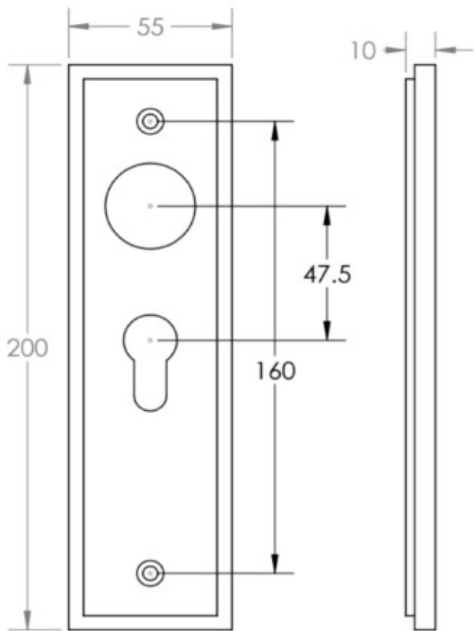


Tubular Pattern Lever Handle On A Large Rectangular Backplate - Dark Bronze (Lacquered)

Product Images

Description

- Tubular Pattern Lever Handle On A Large Rectangular Backplate
- Available in various plate designs including latch set for non locking doors, lock set for key locking doors, bathroom set that locks via a thumbturn and can be released in an emergency via a coin release on the outside handle, and a euro profile set for use with euro profile cylinders.
- The bathroom lock and euro lock plates also come in a DIN lock version for use with DIN style mortice locks.
- The handles are fixed to the door with the large backplate fitting over the handles circular rose and secured with face fixing wood screws, this is also the same for the turn and releases.

Plate Styles Available

• Lever Latch Set - (Plain Plates)

• Lever Lock Set - (Plates With Key Holes)

- Bathroom Lever Set - (With Turn & Emergency Release)

- Euro Profile Lever Set - (For Use With Euro Cylinders)

- DIN Bathroom Lever Set - 78mm Centres - (With Turn & Emergency Release)

- DIN Euro Profile Lever Set - 72mm Centres - (For Use With Euro Cylinders)

Finish Details

- Dark Bronze

Operation

- Both levers are sprung to ensure the lever always returns to its starting position

Back Plate Size

- 200mm x 55mm

Handle Dimensions

Turn & Release Dimensions

Spindle Size

- 8mm x 8mm square - UK Standard

Fixings

- Comes supplied with matching wood screws and spindle