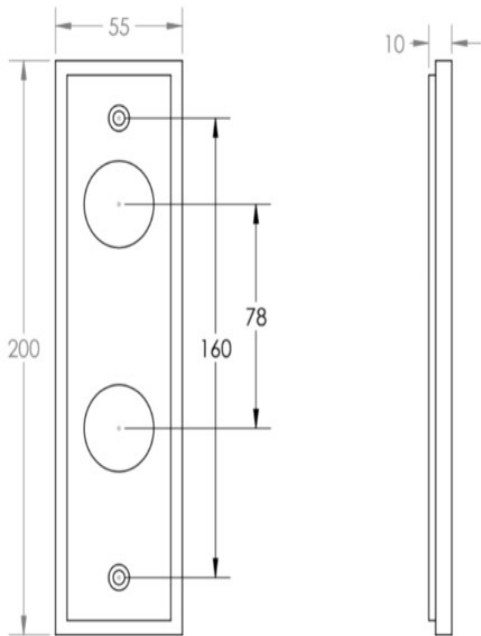


Tubular Pattern Lever Handle On A Large Rectangular Backplate - Dark Bronze (Lacquered)

Product Images

Description

- Tubular Pattern Lever Handle On A Large Rectangular Backplate
- Available in various plate designs including latch set for non locking doors, lock set for key locking doors, bathroom set that locks via a thumbturn and can be released in an emergency via a coin release on the outside handle, and a euro profile set for use with euro profile cylinders.
- The bathroom lock and euro lock plates also come in a DIN lock version for use with DIN style mortice locks.
- The handles are fixed to the door with the large backplate fitting over the handles circular rose and secured with face fixing wood screws, this is also the same for the turn and releases.

Plate Styles Available

• Lever Latch Set - (Plain Plates)

• Lever Lock Set - (Plates With Key Holes)

- Bathroom Lever Set - (With Turn & Emergency Release)

- Euro Profile Lever Set - (For Use With Euro Cylinders)

- DIN Bathroom Lever Set - 78mm Centres - (With Turn & Emergency Release)

- DIN Euro Profile Lever Set - 72mm Centres - (For Use With Euro Cylinders)

Finish Details

- Dark Bronze

Operation

- Both levers are sprung to ensure the lever always returns to its starting position

Back Plate Size

- 200mm x 55mm

Handle Dimensions

Turn & Release Dimensions

Spindle Size

- 8mm x 8mm square - UK Standard

Fixings

- Comes supplied with matching wood screws and spindle