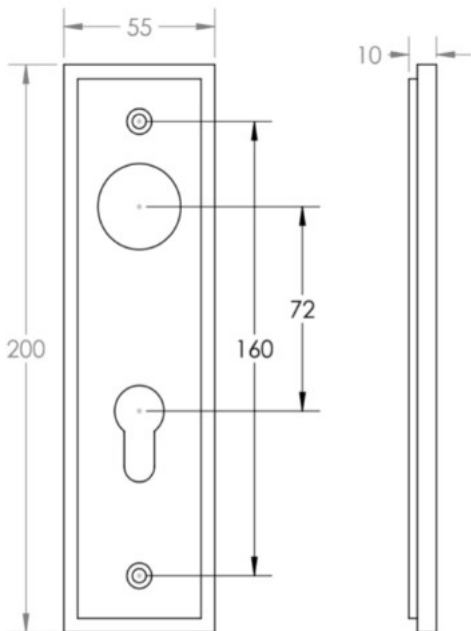


Tubular Pattern Lever Handle On A Large Rectangular Backplate - Dark Bronze (Lacquered)

Product Images

Description

- Tubular Pattern Lever Handle On A Large Rectangular Backplate
- Available in various plate designs including latch set for non locking doors, lock set for key locking doors, bathroom set that locks via a thumbturn and can be released in an emergency via a coin release on the outside handle, and a euro profile set for use with euro profile cylinders.
- The bathroom lock and euro lock plates also come in a DIN lock version for use with DIN style mortice locks.
- The handles are fixed to the door with the large backplate fitting over the handles circular rose and secured with face fixing wood screws, this is also the same for the turn and releases.

Plate Styles Available

• Lever Latch Set - (Plain Plates)

• Lever Lock Set - (Plates With Key Holes)

- Bathroom Lever Set - (With Turn & Emergency Release)

- Euro Profile Lever Set - (For Use With Euro Cylinders)

- DIN Bathroom Lever Set - 78mm Centres - (With Turn & Emergency Release)

- DIN Euro Profile Lever Set - 72mm Centres - (For Use With Euro Cylinders)

Finish Details

- Dark Bronze

Operation

- Both levers are sprung to ensure the lever always returns to its starting position

Back Plate Size

- 200mm x 55mm

Handle Dimensions

Turn & Release Dimensions

Spindle Size

- 8mm x 8mm square - UK Standard

Fixings

- Comes supplied with matching wood screws and spindle