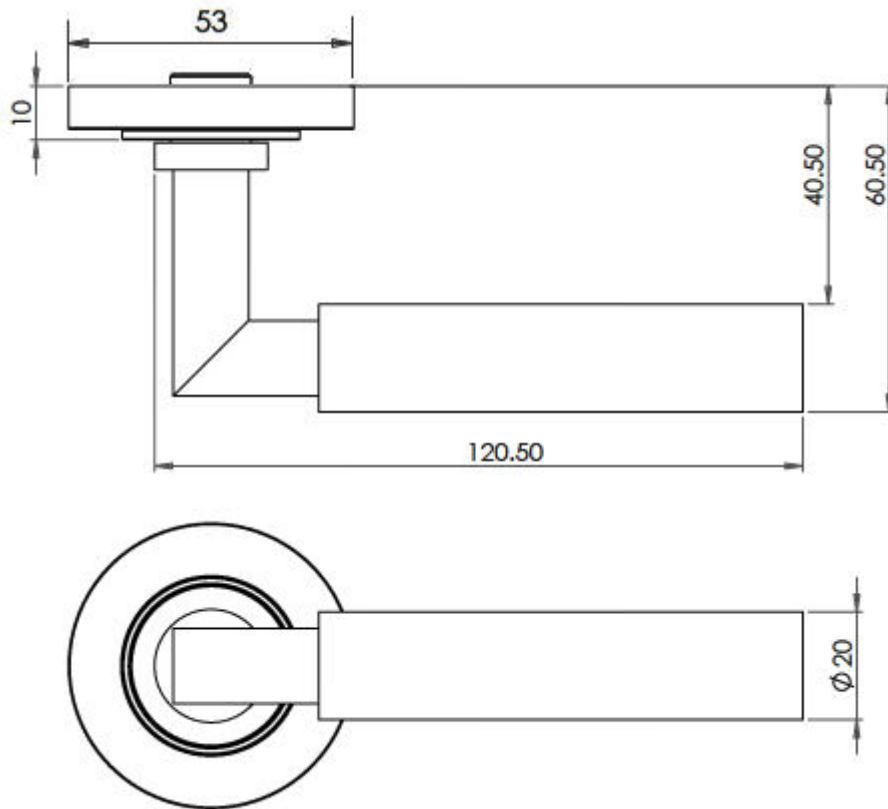


Tubular Pattern Lever Handle On A Large Rectangular Backplate - Dark Bronze (Lacquered)

Product Images

Description

- Tubular Pattern Lever Handle On A Large Rectangular Backplate
- Available in various plate designs including latch set for non locking doors, lock set for key locking doors, bathroom set that locks via a thumbturn and can be released in an emergency via a coin release on the outside handle, and a euro profile set for use with euro profile cylinders.
- The bathroom lock and euro lock plates also come in a DIN lock version for use with DIN style mortice locks.
- The handles are fixed to the door with the large backplate fitting over the handles circular rose and secured with face fixing wood screws, this is also the same for the turn and releases.

Plate Styles Available

• Lever Latch Set - (Plain Plates)

• Lever Lock Set - (Plates With Key Holes)

- Bathroom Lever Set - (With Turn & Emergency Release)

- Euro Profile Lever Set - (For Use With Euro Cylinders)

- DIN Bathroom Lever Set - 78mm Centres - (With Turn & Emergency Release)

- DIN Euro Profile Lever Set - 72mm Centres - (For Use With Euro Cylinders)

Finish Details

- Dark Bronze

Operation

- Both levers are sprung to ensure the lever always returns to its starting position

Back Plate Size

- 200mm x 55mm

Handle Dimensions

Turn & Release Dimensions

Spindle Size

- 8mm x 8mm square - UK Standard

Fixings

- Comes supplied with matching wood screws and spindle