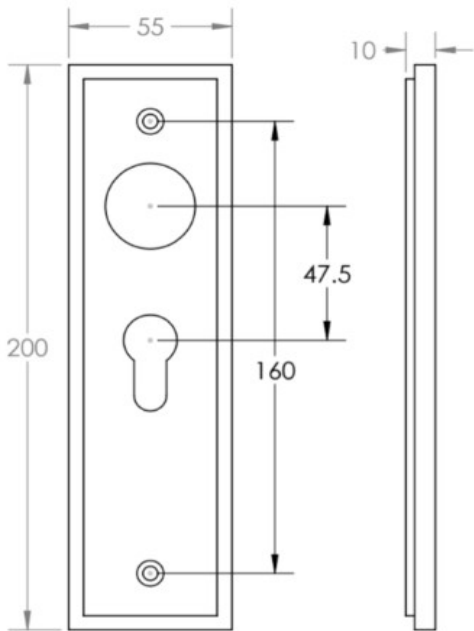


Classic Pattern Lever Handle With Ring Detail On A Large Rectangular Backplate - Dark Bronze (Lacquered)

Product Images

Description

- Classic Pattern Lever Handle With Ring Detail On A Large Rectangular Backplate
- Available in various plate designs including latch set for non locking doors, lock set for key locking doors, bathroom set that locks via a thumbturn and can be released in an emergency via a coin release on the outside handle, and a euro profile set for use with euro profile cylinders.
- The bathroom lock and euro lock plates also come in a DIN lock version for use with DIN style mortice locks.
- The handles are fixed to the door with the large backplate fitting over the handles circular rose and secured with face fixing wood screws, this is also the same for the turn and releases.

Plate Styles Available

• Lever Latch Set - (Plain Plates)

• Lever Lock Set - (Plates With Key Holes)

- Bathroom Lever Set - (With Turn & Emergency Release)

- Euro Profile Lever Set - (For Use With Euro Cylinders)

- DIN Bathroom Lever Set - 78mm Centres - (With Turn & Emergency Release)

- DIN Euro Profile Lever Set - 72mm Centres - (For Use With Euro Cylinders)

Finish Details

- Dark Bronze

Operation

- Both levers are sprung to ensure the lever always returns to its starting position

Back Plate Size

- 200mm x 55mm

Handle Dimensions

Turn & Release Dimensions

Spindle Size

- 8mm x 8mm square - UK Standard

Fixings

- Comes supplied with matching wood screws and spindle