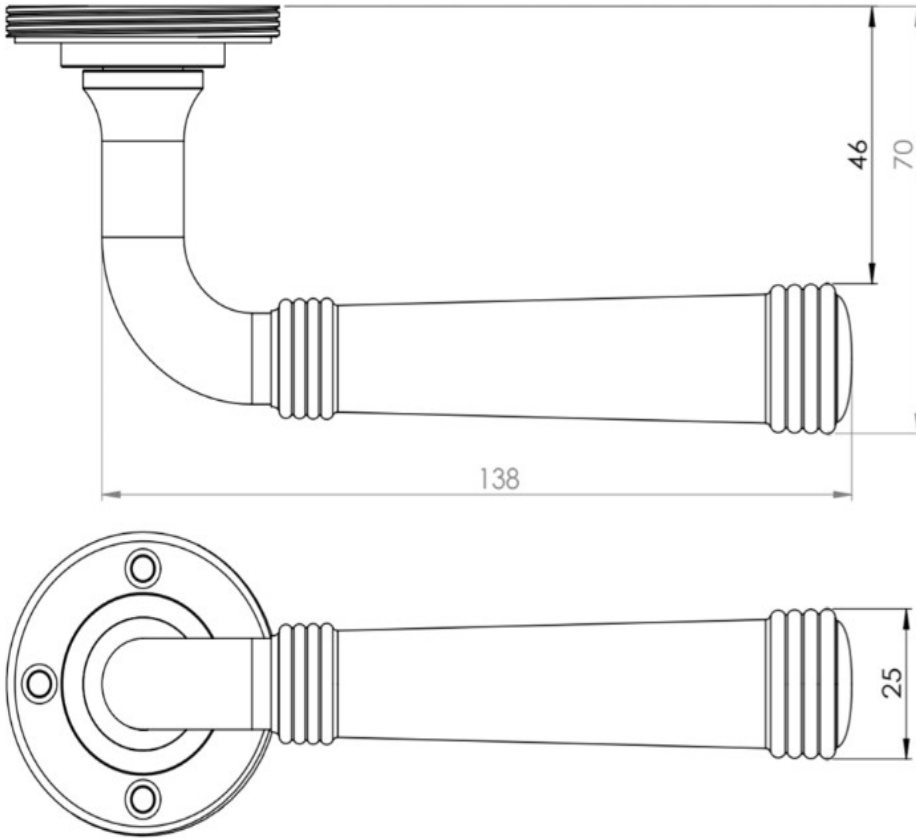


Classic Pattern Lever Handle With Ring Detail On A Large Rectangular Backplate - Dark Bronze (Lacquered)

Product Images

Description

- Classic Pattern Lever Handle With Ring Detail On A Large Rectangular Backplate
- Available in various plate designs including latch set for non locking doors, lock set for key locking doors, bathroom set that locks via a thumbturn and can be released in an emergency via a coin release on the outside handle, and a euro profile set for use with euro profile cylinders.
- The bathroom lock and euro lock plates also come in a DIN lock version for use with DIN style mortice locks.
- The handles are fixed to the door with the large backplate fitting over the handles circular rose and secured with face fixing wood screws, this is also the same for the turn and releases.

- DIN Bathroom Lever Set - 78mm Centres - (With Turn & Emergency Release)

- DIN Euro Profile Lever Set - 72mm Centres - (For Use With Euro Cylinders)

Finish Details

- Dark Bronze

Operation

- Both levers are sprung to ensure the lever always returns to its starting position

Back Plate Size

- 200mm x 55mm

Handle Dimensions

Turn & Release Dimensions

Spindle Size

- 8mm x 8mm square - UK Standard

Fixings

- Comes supplied with matching wood screws and spindle

49458.4 - Classic Pattern Lever Handle With Ring Detail On A Large Rectangular Euro Profile Lock Backplate - Dark Bronze (Lacquered) - Pair

49458.5 - Classic Pattern Lever Handle With Ring Detail On A Large Rectangular Din Style Euro Profile Lock Backplate - Dark Bronze (Lacquered) - Pair