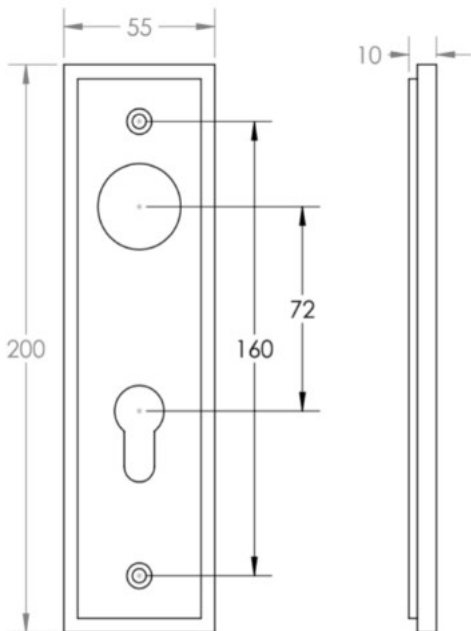


Classic Pattern Lever Handle With Ring Detail On A Large Rectangular Backplate - Dark Bronze (Lacquered)

Product Images

Description

- Classic Pattern Lever Handle With Ring Detail On A Large Rectangular Backplate
- Available in various plate designs including latch set for non locking doors, lock set for key locking doors, bathroom set that locks via a thumbturn and can be released in an emergency via a coin release on the outside handle, and a euro profile set for use with euro profile cylinders.
- The bathroom lock and euro lock plates also come in a DIN lock version for use with DIN style mortice locks.
- The handles are fixed to the door with the large backplate fitting over the handles circular rose and secured with face fixing wood screws, this is also the same for the turn and releases.

Plate Styles Available

• Lever Latch Set - (Plain Plates)

• Lever Lock Set - (Plates With Key Holes)

- Bathroom Lever Set - (With Turn & Emergency Release)

- Euro Profile Lever Set - (For Use With Euro Cylinders)

- DIN Bathroom Lever Set - 78mm Centres - (With Turn & Emergency Release)

- DIN Euro Profile Lever Set - 72mm Centres - (For Use With Euro Cylinders)

Finish Details

- Dark Bronze

Operation

- Both levers are sprung to ensure the lever always returns to its starting position

Back Plate Size

- 200mm x 55mm

Handle Dimensions

Turn & Release Dimensions

Spindle Size

- 8mm x 8mm square - UK Standard

Fixings

- Comes supplied with matching wood screws and spindle