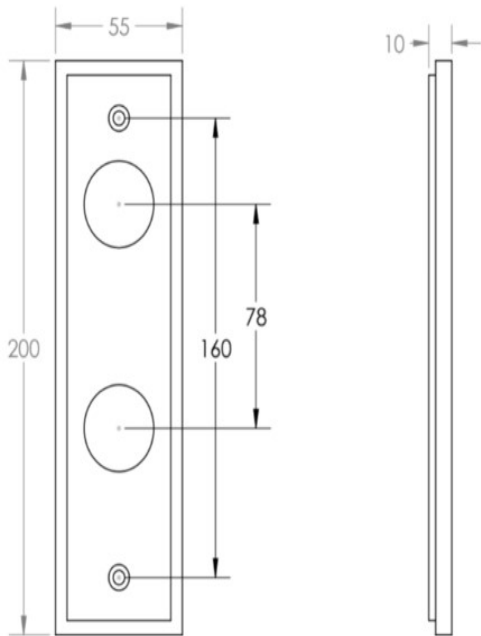


Classic Pattern Lever Handle With Ring Detail On A Large Rectangular Backplate - Dark Bronze (Lacquered)

Product Images

Description

- Classic Pattern Lever Handle With Ring Detail On A Large Rectangular Backplate
- Available in various plate designs including latch set for non locking doors, lock set for key locking doors, bathroom set that locks via a thumbturn and can be released in an emergency via a coin release on the outside handle, and a euro profile set for use with euro profile cylinders.
- The bathroom lock and euro lock plates also come in a DIN lock version for use with DIN style mortice locks.
- The handles are fixed to the door with the large backplate fitting over the handles circular rose and secured with face fixing wood screws, this is also the same for the turn and releases.

- DIN Bathroom Lever Set - 78mm Centres - (With Turn & Emergency Release)

- DIN Euro Profile Lever Set - 72mm Centres - (For Use With Euro Cylinders)

Finish Details

- Dark Bronze

Operation

- Both levers are sprung to ensure the lever always returns to its starting position

Back Plate Size

- 200mm x 55mm

Handle Dimensions

Turn & Release Dimensions

Spindle Size

- 8mm x 8mm square - UK Standard

Fixings

- Comes supplied with matching wood screws and spindle

49458.6 - Classic Pattern Lever Handle With Ring Detail On A Large Rectangular Din Style Bathroom Lock Backplate - Dark Bronze (Lacquered) - Pair