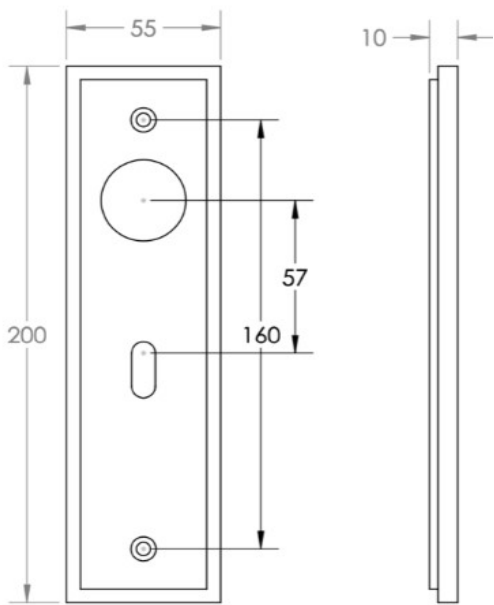

- Lever Latch Set - (Plain Plates)

- Lever Lock Set - (Plates With Key Holes)