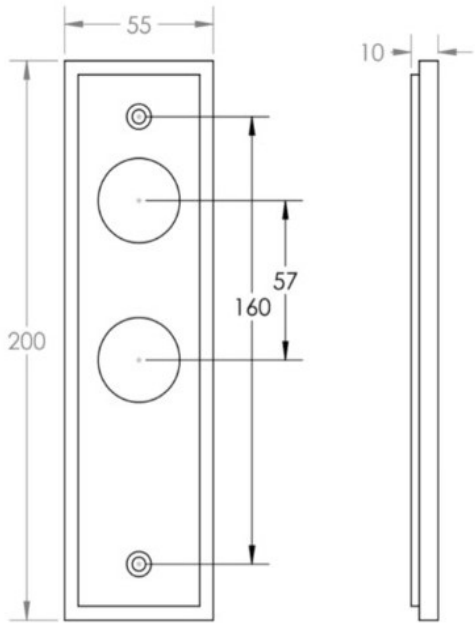

- Lever Lock Set - (Plates With Key Holes)

- Bathroom Lever Set - (With Turn & Emergency Release)