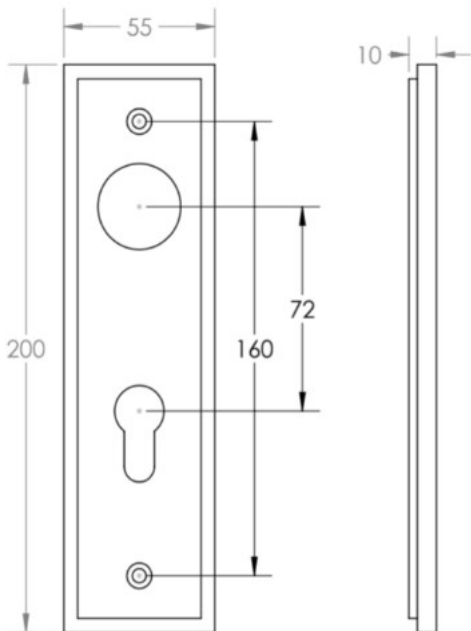

- DIN Bathroom Lever Set - 78mm Centres - (With Turn & Emergency Release)

- DIN Euro Profile Lever Set - 72mm Centres - (For Use With Euro Cylinders)

## Back Plate Size

- 200mm x 55mm

## Handle Dimensions

## Spindle Size

- 8mm x 8mm square - UK Standard