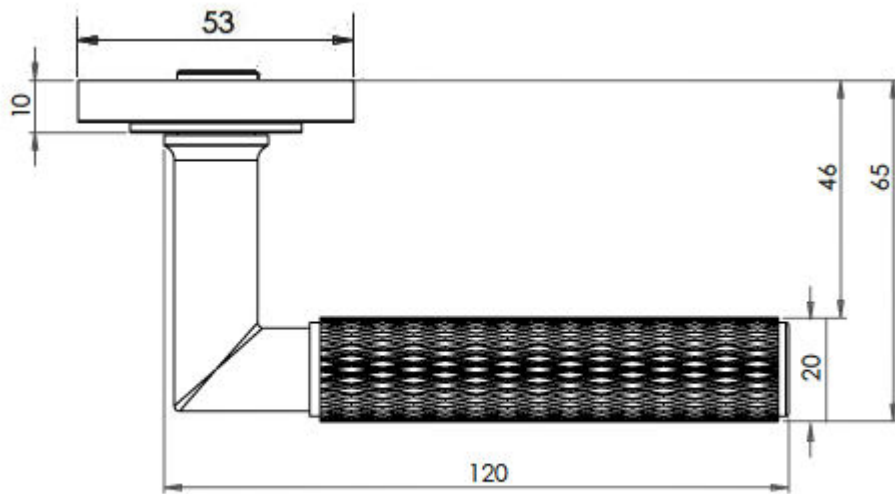

Turn & Release Dimensions

Spindle Size

- 8mm x 8mm square - UK Standard

Fixings

- Comes supplied with matching wood screws and spindle

Usage

- Suitable for domestic or light commercial use
- Suitable for internal or external use.

Unit Of Sale

- Sold in pairs
- (One pair consists of 1x left hand and 1x right hand)