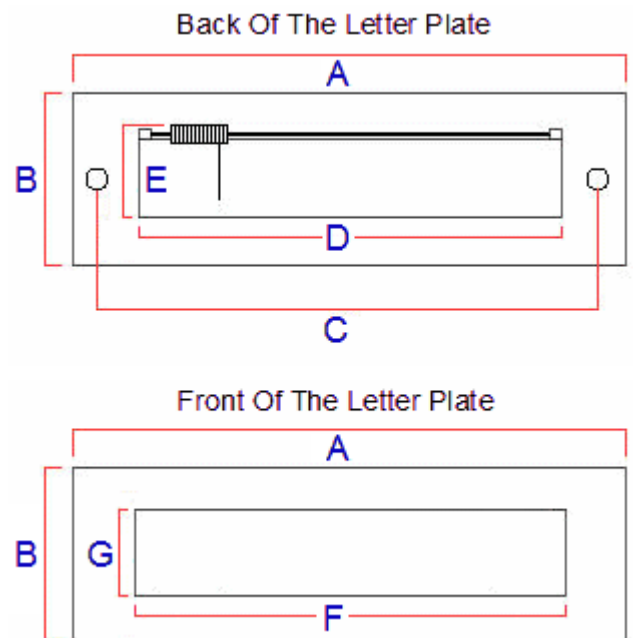


Plain Letter Plate - Polished Brass (Lacquered) - 254mm x 100mm

Product Images

Description

- 254mm x 100mm Plain style letter plate.
- Made from solid brass with a highly polished shiny finish.

Finish

- Polished brass - (shiny finish.)

Base Material

- Made from solid brass

Dimensions

- Overall Length (A) - 254mm
- Overall Height (B) - 100mm
- Bolt centers (C) - 230mm
- Internal Hole Width Required (D) - 207mm
- Internal Hole Height Required (Including Spring) (E) - 60mm
- Aperture Width Externally (F) - 202mm
- Aperture Height Externally (G) - 47mm

Products in this set

20220.1 - Plain Letter Plate - Polished Brass (Lacquered) - 254mm x 100mm - Each