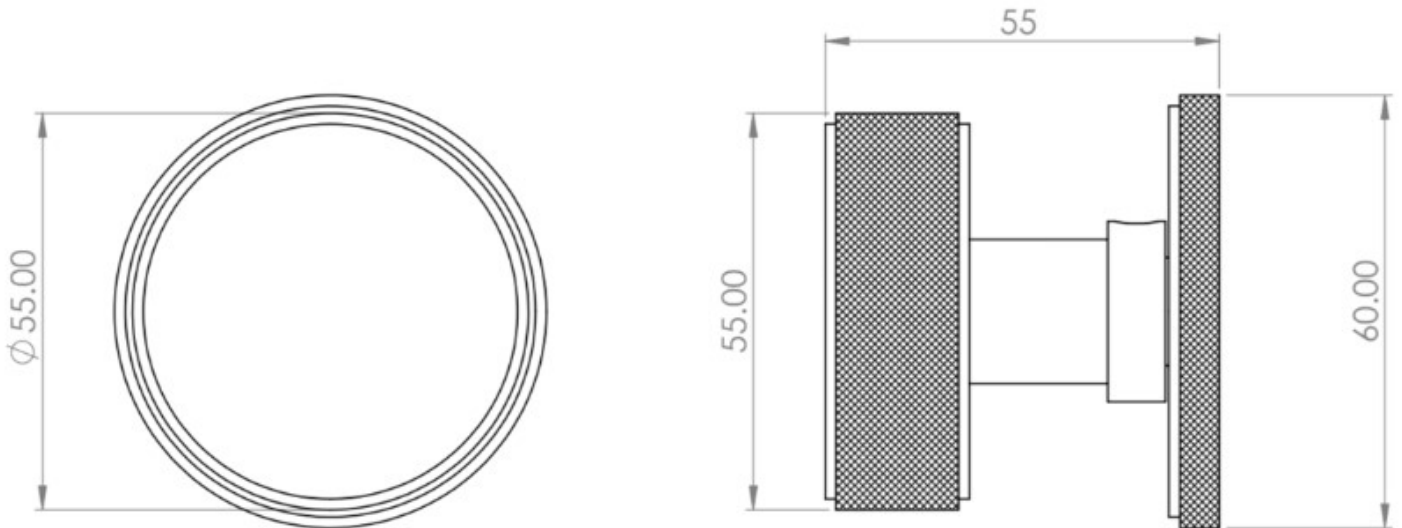

## Dimensions

- Knob diameter - 55mm
- Projection - 55mm