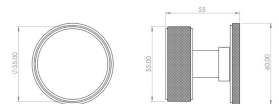

Knurled Design Mortice Knob With Concealed Fixed Rose - Dark Bronze (Lacquered)

Product Images

Description

- Knurled Design Mortice Knob With Concealed Fixed Rose