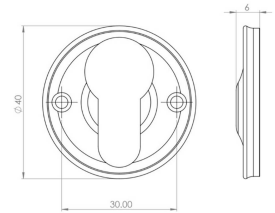

Classic Design Face Fixed Escutcheon - Euro Profile - Dark Bronze (Lacquered)

Product Images

Description

- Classic Design Face Fixed Euro Profile Escutcheon
- Suitable for internal and external use

Finish

- Dark Bronze

Dimensions

- Overall Size: 40mm Diameter
- Overall Thickness: 6mm

Important Info Before You Buy

- Euro profile key hole shape and size to suit most internal and external mortice locks
- Sold individually
- Supplied with all fixings

Products in this set

49463.1 - Classic Design Face Fixed Escutcheon - Euro Profile - Dark Bronze (Lacquered) - Each