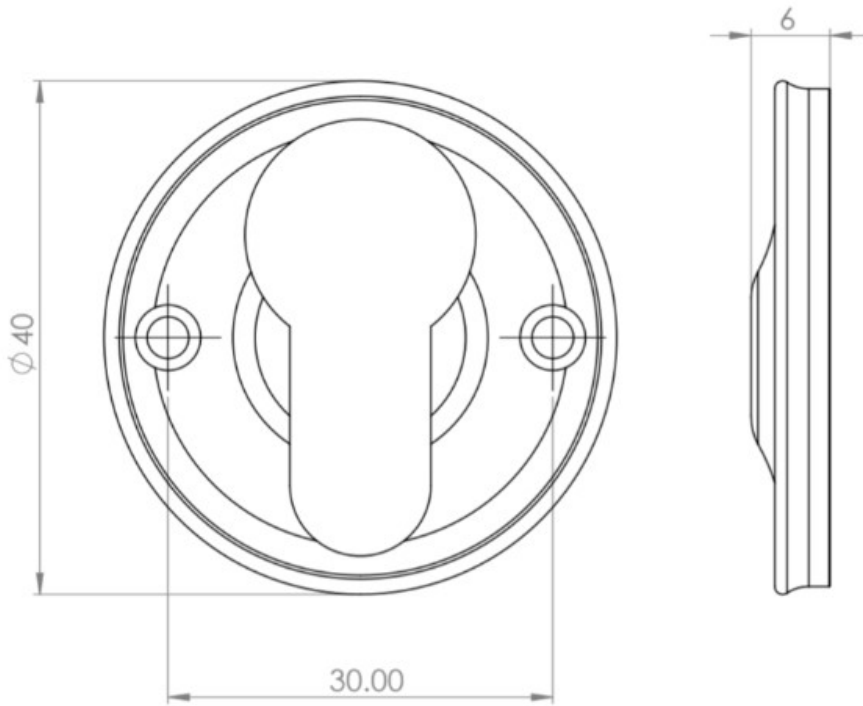

Classic Design Face Fixed Escutcheon - Euro Profile - Dark Bronze (Lacquered)

Product Images

Description

- Classic Design Face Fixed Euro Profile Escutcheon
- Suitable for internal and external use

Finish

- Dark Bronze

Dimensions

- Overall Size: 40mm Diameter
- Overall Thickness: 6mm

Important Info Before You Buy

- Euro profile key hole shape and size to suit most internal and external mortice locks
- Sold individually
- Supplied with all fixings

Products in this set

49463.1 - Classic Design Face Fixed Escutcheon - Euro Profile - Dark Bronze (Lacquered) - Each