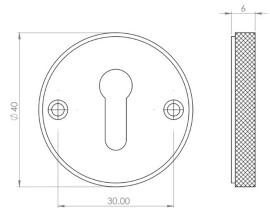

### Description

- Knurled Design Face Fixed Standard Profile Escutcheon
- Suitable for internal and external use

## Dimensions

- Overall Size: 40mm Diameter
- Overall Thickness: 6mm

## Important Info Before You Buy

- Standard profile key hole shape and size to suit most internal and external mortice locks
- Sold individually
- Supplied with all fixings