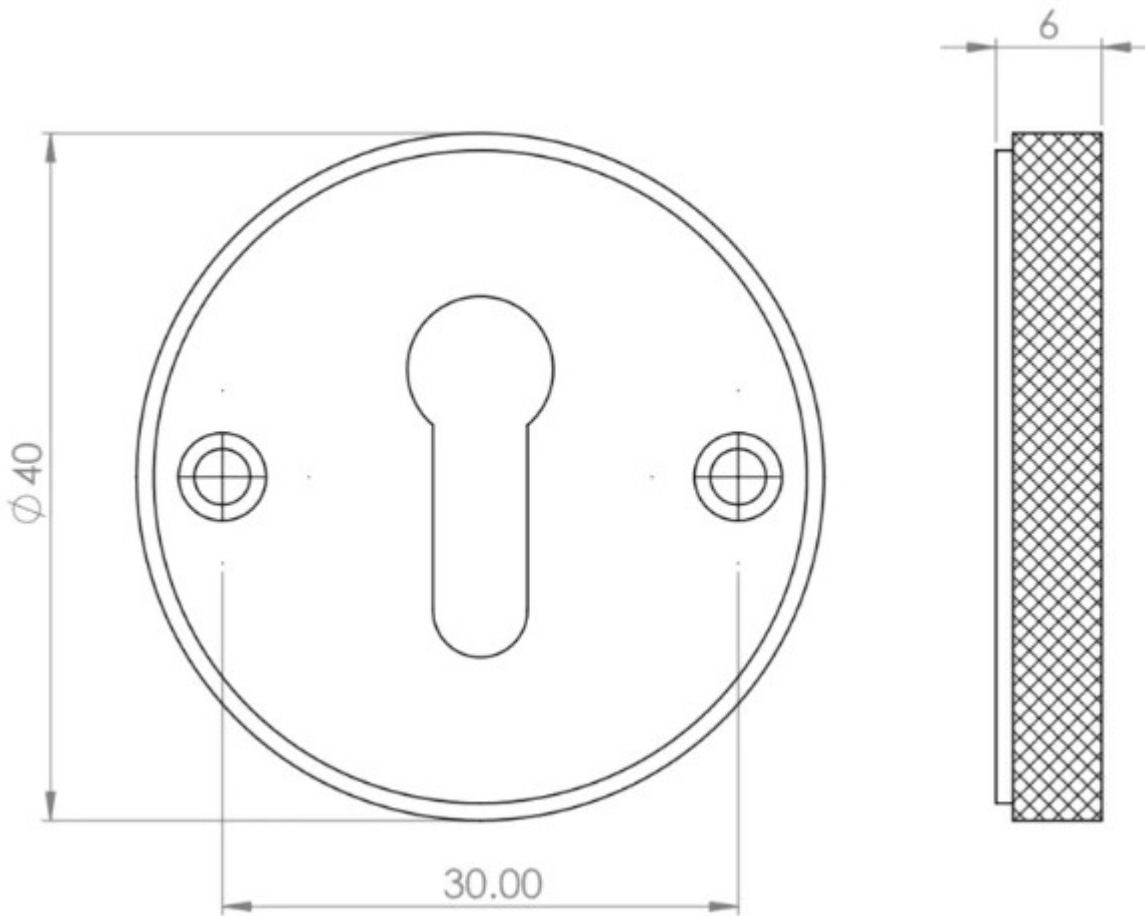

### Product Images

### Description

- Knurled Design Face Fixed Standard Profile Escutcheon
- Suitable for internal and external use

## Dimensions

- Overall Size: 40mm Diameter
- Overall Thickness: 6mm