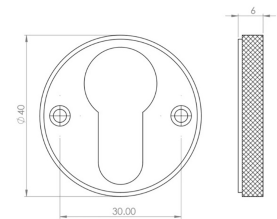

Knurled Design Face Fixed Escutcheon - Euro Profile - Dark Bronze (Lacquered)

Product Images

Description

- Knurled Design Face Fixed Euro Profile Escutcheon
- Suitable for internal and external use

Finish

- Dark Bronze

Dimensions

- Overall Size: 40mm Diameter
- Overall Thickness: 6mm

Important Info Before You Buy

- Euro profile key hole shape and size to suit most internal and external mortice locks
- Sold individually
- Supplied with all fixings

Products in this set

49465.1 - Knurled Design Face Fixed Escutcheon - Euro Profile - Dark Bronze (Lacquered) - Each