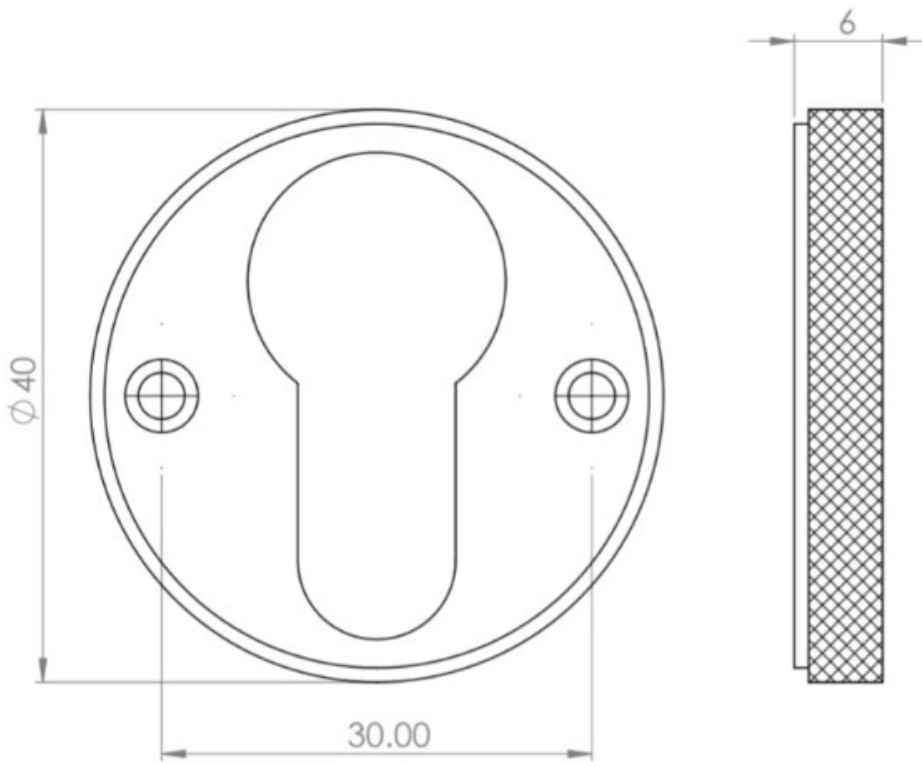

Knurled Design Face Fixed Escutcheon - Euro Profile - Dark Bronze (Lacquered)

Product Images

Description

- Knurled Design Face Fixed Euro Profile Escutcheon
- Suitable for internal and external use

Finish

- Dark Bronze

Dimensions

- Overall Size: 40mm Diameter
- Overall Thickness: 6mm

Important Info Before You Buy

- Euro profile key hole shape and size to suit most internal and external mortice locks
- Sold individually
- Supplied with all fixings

Products in this set

49465.1 - Knurled Design Face Fixed Escutcheon - Euro Profile - Dark Bronze (Lacquered) - Each