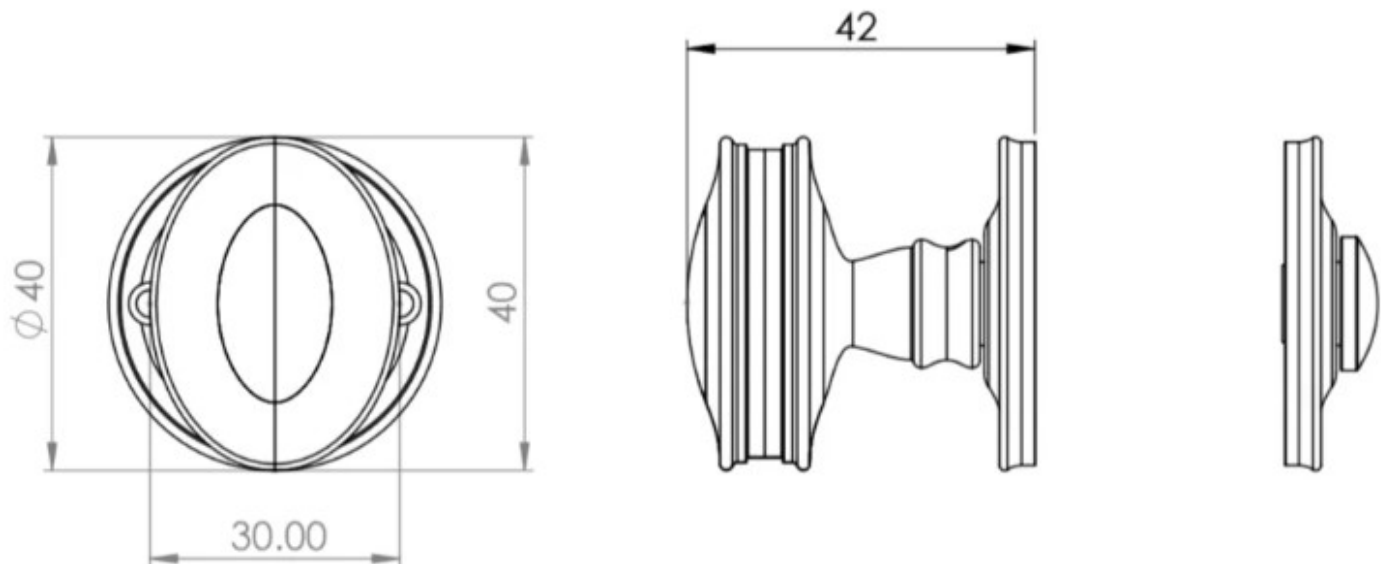

Classic Bathroom Oval Knob Turn & Release With Face Fixed Round Rose - 53mm x 10mm - Dark Bronze (Lacquered)

Product Images

Description

- Dark Bronze classic bathroom turn & release set
- Face fixed
- A turn and release consists of two parts
 - 1 - a snib turn which is fitted on the inside of the bathroom and is used to lock the bathroom or toilet by twisting the snib a quarter turn to the left or right
 - 2 - a release which is fitted on the outside of the bathroom. If someone gets locked in the bathroom or toilet the snib can be released in an emergency by twisting a coin or screwdriver in the slotted part of the rose a quarter turn
- This turn and release set uses a 5mm x 5mm spindle (the metal shaft that goes through the door) this suits standard UK bath locks
- A turn and release is only the cosmetic part that you see on the outside of the door and requires a mechanism to work in conjunction with it, such as a bathroom deadbolt

Base Material

- Solid Brass

Finish

- Dark Bronze

Dimensions

- Rose Diameter - 40mm
- Projection - 42mm

Important Info Before You Buy

- Can also be used as a privacy lock for bedrooms
- Supplied with all fixings
- PLEASE NOTE - THIS ITEM MUST BE USED IN CONJUNCTION WITH A DEAD BOLT OR A BATHROOM MORTICE LOCK

Products in this set

49466.1 - Classic Bathroom Oval Knob Turn & Release With Face Fixed Round Rose - 53mm x 10mm - Dark Bronze (Lacquered) - Set