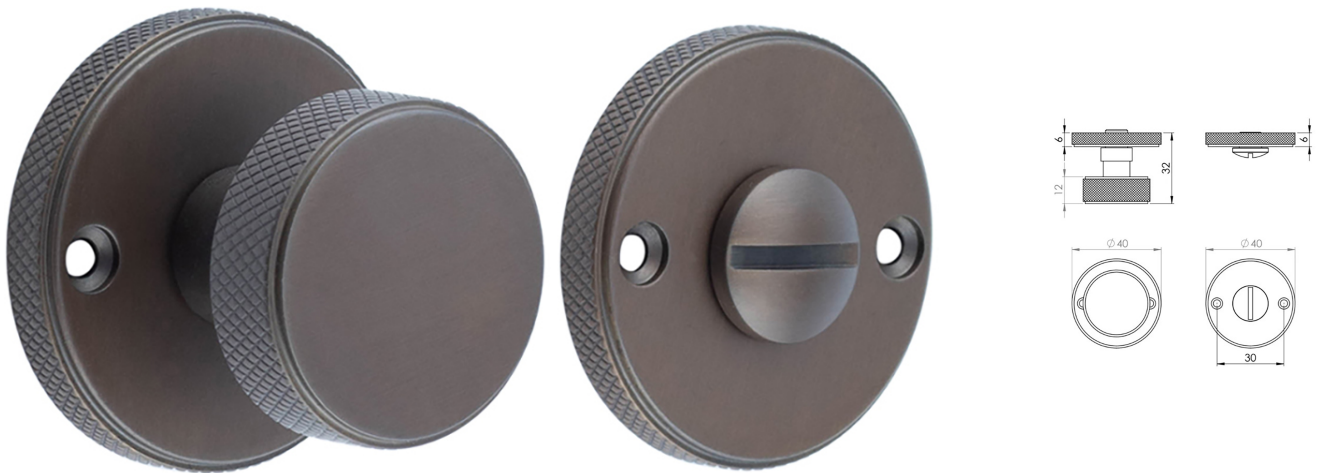

## Knurled Bathroom Round Knob Turn & Release With Face Fixed Round Rose - 53mm x 10mm - Dark Bronze (Lacquered)

### Description

- Dark Bronze knurled bathroom turn & release set
- Face fixed
- A turn and release consists of two parts
  - 1 - a snib turn which is fitted on the inside of the bathroom and is used to lock the bathroom or toilet by twisting the snib a quarter turn to the left or right
  - 2 - a release which is fitted on the outside of the bathroom. If someone gets locked in the bathroom or toilet the snib can be released in an emergency by twisting a coin or screwdriver in the slotted part of the rose a quarter turn
- This turn and release set uses a 5mm x 5mm spindle (the metal shaft that goes through the door) this suits standard UK bath locks
- A turn and release is only the cosmetic part that you see on the outside of the door and requires a mechanism to work in conjunction with it, such as a bathroom deadbolt

### Dimensions

- Rose Diameter - 40mm
- Projection - 32mm

**Important Info Before You Buy**

- Can also be used as a privacy lock for bedrooms
- Supplied with all fixings
- PLEASE NOTE - THIS ITEM MUST BE USED IN CONJUNCTION WITH A DEAD BOLT OR A BATHROOM MORTICE LOCK

**Products in this set**

49467.1 - Knurled Bathroom Round Knob Turn & Release With Face Fixed Round Rose - 53mm x 10mm - Dark Bronze (Lacquered) - Set