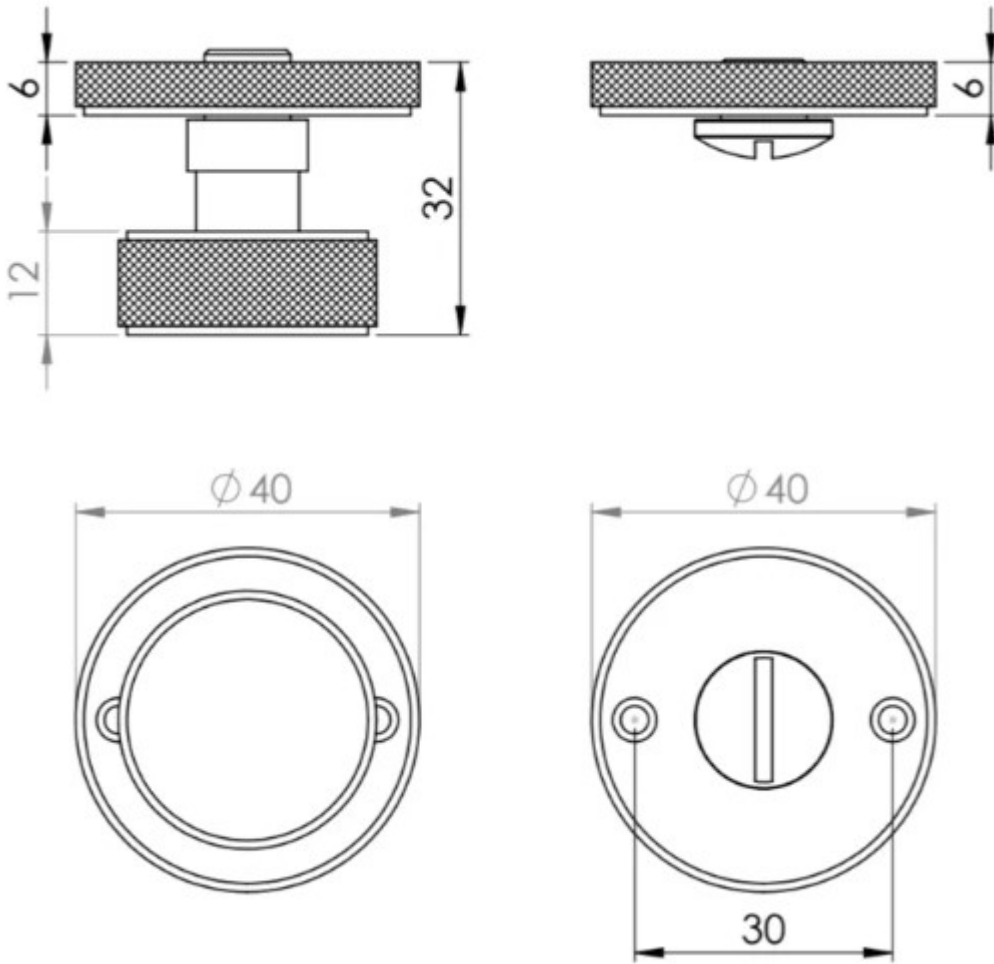

## Knurled Bathroom Round Knob Turn & Release With Face Fixed Round Rose - 53mm x 10mm - Dark Bronze (Lacquered)

### Description

- Dark Bronze knurled bathroom turn & release set
- Face fixed
- A turn and release consists of two parts
  - 1 - a snib turn which is fitted on the inside of the bathroom and is used to lock the bathroom or toilet by twisting the snib a quarter turn to the left or right
  - 2 - a release which is fitted on the outside of the bathroom. If someone gets locked in the bathroom or toilet the snib can be released in an emergency by twisting a coin or screwdriver in the slotted part of the rose a quarter turn
- This turn and release set uses a 5mm x 5mm spindle (the metal shaft that goes through the door) this suits standard UK bath locks
- A turn and release is only the cosmetic part that you see on the outside of the door and requires a mechanism to work in conjunction with it, such as a bathroom deadbolt

### Dimensions

- Rose Diameter - 40mm
- Projection - 32mm

**Important Info Before You Buy**

- Can also be used as a privacy lock for bedrooms
- Supplied with all fixings
- PLEASE NOTE - THIS ITEM MUST BE USED IN CONJUNCTION WITH A DEAD BOLT OR A BATHROOM MORTICE LOCK

**Products in this set**

49467.1 - Knurled Bathroom Round Knob Turn & Release With Face Fixed Round Rose - 53mm x 10mm - Dark Bronze (Lacquered) - Set