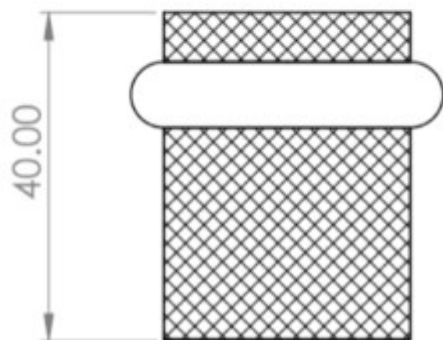

## Knurled Pattern Floor Mounted Door Stop - 40mm x 38mm - Dark Bronze (Lacquered)

### Description

- Knurled pattern floor mounted door stop
- Two part design allows for concealed fixing

- Plain head with black rubber ring
- Designed to stop doors from hitting a wall when opened too far

## Size Information

- 38mm Overall diameter
- 30mm Inner diameter
- 40mm Projection