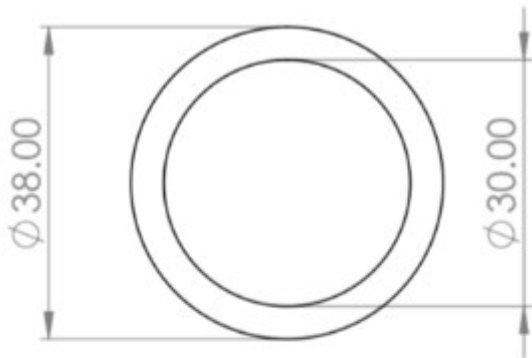

## Size Information

- 38mm Overall diameter
- 30mm Inner diameter
- 40mm Projection