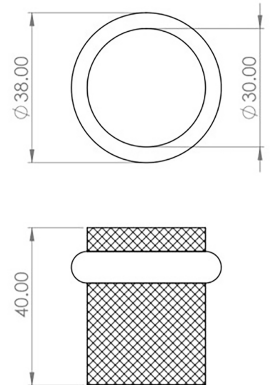

## Knurled Pattern Floor Mounted Door Stop - 40mm x 38mm - Dark Bronze (Lacquered)

### Description

- Knurled pattern floor mounted door stop
- Two part design allows for concealed fixing

- Plain head with black rubber ring
- Designed to stop doors from hitting a wall when opened too far

## Size Information

- 38mm Overall diameter
- 30mm Inner diameter
- 40mm Projection