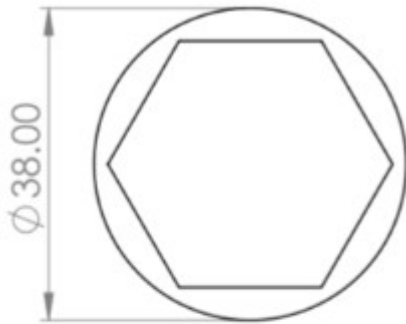

Hexagonal Pattern Floor Mounted Door Stop - 40mm x 38mm - Dark Bronze (Lacquered)

Product Images

Description

- Hexagonal pattern floor mounted door stop
- Two part design allows for concealed fixing
- Plain head with black rubber ring
- Designed to stop doors from hitting a wall when opened too far

Base Material

- Made from solid brass

Finish Details

- Dark Bronze

Size Information

- 38mm Overall diameter
- 40mm Projection

Fixings

- Two part design allows for concealed fixing with a single fixing screw