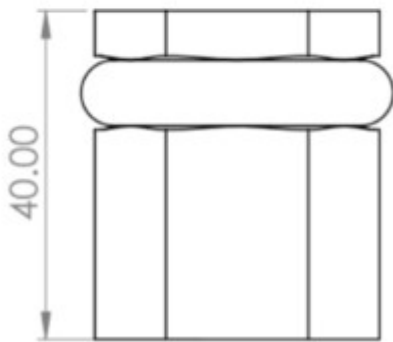

Hexagonal Pattern Floor Mounted Door Stop - 40mm x 38mm - Dark Bronze (Lacquered)

Product Images

Description

- Hexagonal pattern floor mounted door stop
- Two part design allows for concealed fixing
- Plain head with black rubber ring
- Designed to stop doors from hitting a wall when opened too far

Base Material

- Made from solid brass

Finish Details

- Dark Bronze

Size Information

- 38mm Overall diameter
- 40mm Projection

Fixings

- Two part design allows for concealed fixing with a single fixing screw