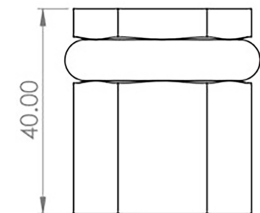

Hexagonal Pattern Floor Mounted Door Stop - 40mm x 38mm - Dark Bronze (Lacquered)

Product Images

Description

- Hexagonal pattern floor mounted door stop
- Two part design allows for concealed fixing
- Plain head with black rubber ring
- Designed to stop doors from hitting a wall when opened too far

Base Material

- Made from solid brass

Finish Details

- Dark Bronze

Size Information

- 38mm Overall diameter
- 40mm Projection

Fixings

- Two part design allows for concealed fixing with a single fixing screw

Usage

- Suitable for residential use
- Suitable for internal use

Unit Of Sale

- Sold individually (each)

Products in this set

49469.1 - Hexagonal Pattern Floor Mounted Door Stop - 40mm x 38mm - Dark Bronze (Lacquered) - Each