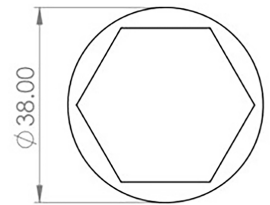

Hexagonal Pattern Floor Mounted Door Stop - 40mm x 38mm - Dark Bronze (Lacquered)

Product Images

Description

- Hexagonal pattern floor mounted door stop
- Two part design allows for concealed fixing
- Plain head with black rubber ring
- Designed to stop doors from hitting a wall when opened too far

Base Material

- Made from solid brass

Finish Details

- Dark Bronze

Size Information

- 38mm Overall diameter
- 40mm Projection

Fixings

- Two part design allows for concealed fixing with a single fixing screw