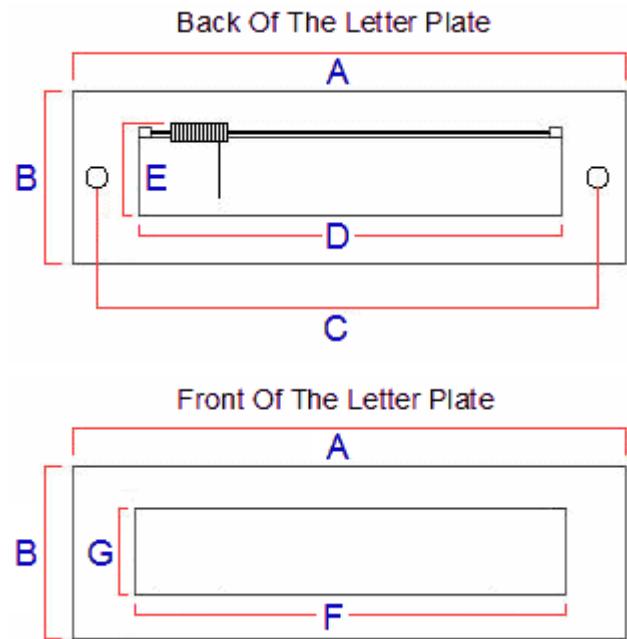


Plain Letter Plate - 254mm x 100mm - Polished Chrome

Product Images

Description

- 254mm x 100mm Plain style letter plate.
- Made from solid brass.
- Polished chrome plated finish - (shiny mirror like finish.)

Finish

- Polished chrome - (shiny finish.)

Base Material

- Made from solid brass

Dimensions

- Overall Length (A) - 254mm
- Overall Height (B) - 100mm
- Bolt centers (C) - 230mm
- Internal Hole Width Required (D) - 207mm
- Internal Hole Height Required (Including Spring) (E) - 60mm
- Aperture Width Externally (F) - 202mm
- Aperture Height Externally (G) - 47mm

Important Info Before You Buy

- Suitable for wooden doors.
- Spring loaded to keep the flap closed.
- Comes with fixing bolts and domed cover caps.
- Matching inner flap letter tidy for the inside of the door also available.

Products in this set

20221.1 - Plain Letter Plate - Polished Chrome - 254mm x 100mm - Each