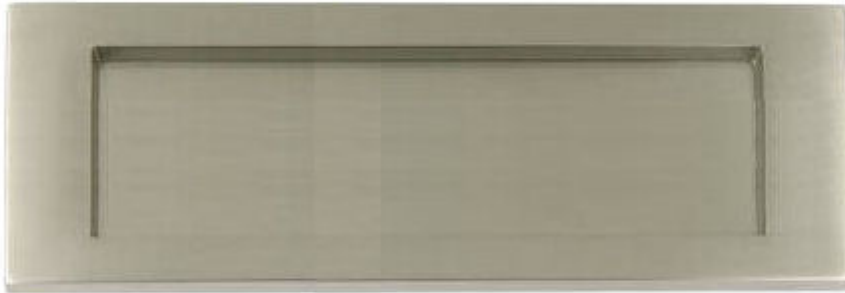

Plain Letter Plate - 254mm x 100mm - Satin Chrome

Product Images

Description

- 254mm x 100mm Plain style letter plate.
- Made from solid brass.
- Satin chrome plated finish - (brushed finish.)

Finish

- Satin chrome - (brushed finish.)

Base Material

- Made from solid brass

Dimensions

- Overall Length (A) - 254mm
- Overall Height (B) - 100mm
- Bolt centers (C) - 230mm
- Internal Hole Width Required (D) - 207mm
- Internal Hole Height Required (Including Spring) (E) - 60mm
- Aperture Width Externally (F) - 202mm
- Aperture Height Externally (G) - 47mm

Important Info Before You Buy

- Suitable for wooden doors.
- Spring loaded to keep the flap closed.
- Comes with fixing bolts and domed cover caps.
- Matching inner flap letter tidy for the inside of the door also available.

Products in this set

20222.1 - Plain Letter Plate - Satin Chrome - 254mm x 100mm - Each