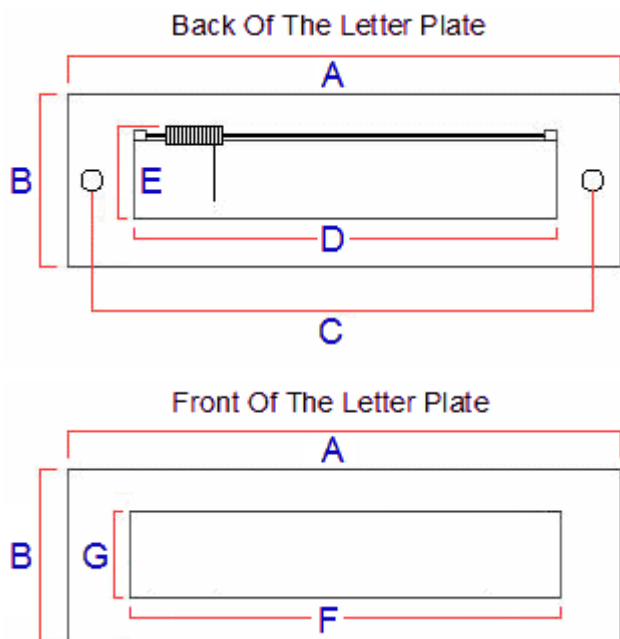

Plain Letter Plate - 254mm x 100mm - Satin Chrome

Product Images

Description

- 254mm x 100mm Plain style letter plate.
- Made from solid brass.
- Satin chrome plated finish - (brushed finish.)

Finish

- Satin chrome - (brushed finish.)

Base Material

- Made from solid brass

Dimensions

- Overall Length (A) - 254mm
- Overall Height (B) - 100mm
- Bolt centers (C) - 230mm
- Internal Hole Width Required (D) - 207mm
- Internal Hole Height Required (Including Spring) (E) - 60mm
- Aperture Width Externally (F) - 202mm
- Aperture Height Externally (G) - 47mm

Important Info Before You Buy

- Suitable for wooden doors.
- Spring loaded to keep the flap closed.
- Comes with fixing bolts and domed cover caps.
- Matching inner flap letter tidy for the inside of the door also available.

Products in this set

20222.1 - Plain Letter Plate - Satin Chrome - 254mm x 100mm - Each