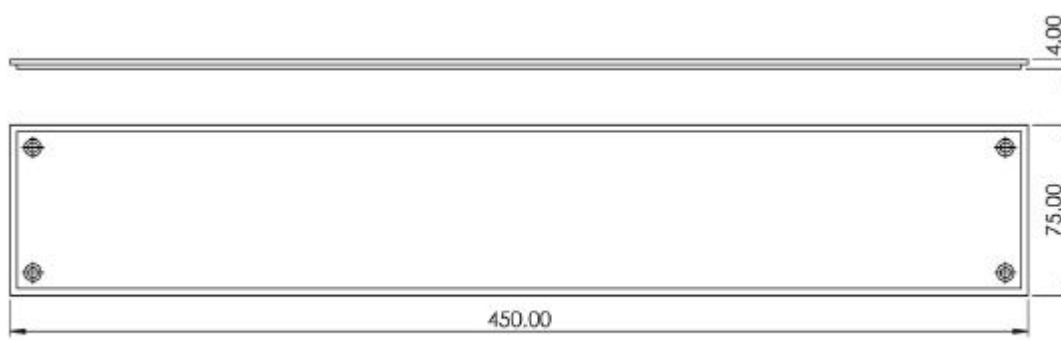


**Rectangular Face Fixed Finger Plate With Stepped Edges - 450mm x 75mm - Dark Bronze
(Lacquered)**

Product Images

Description

- Rectangular Face Fixed Finger Plate With Stepped Edges
- Ideal for internal doors and external entrance doors
- Squared rounded corners
- Face fixed with 4 wood screws

Base Material

- Solid Brass

Finish

- Dark Bronze

Dimensions

- Overall Size: 450mm x 75mm
- Projection: 4mm

Important Info Before You Buy

- Suitable for wooden doors

Important Info Before You Buy

- Suitable for wooden doors
- This finger plate is sold individually - each

Products in this set

49484.1 - Rectangular Face Fixed Finger Plate With Stepped Edges - 450mm x 75mm - Dark Bronze (Lacquered) - Each