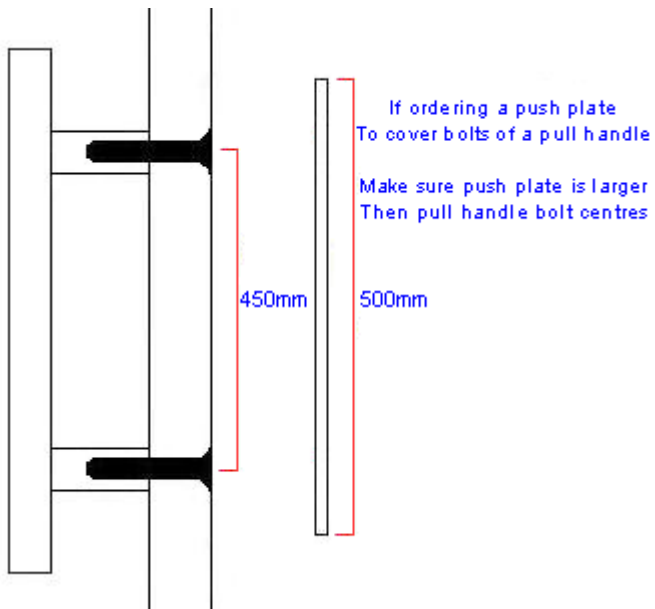


**Rectangular Face Fixed Finger Plate With Stepped Edges - 450mm x 75mm - Dark Bronze
(Lacquered)**

Product Images

Description

- Rectangular Face Fixed Finger Plate With Stepped Edges
- Ideal for internal doors and external entrance doors
- Squared rounded corners
- Face fixed with 4 wood screws

Base Material

- Solid Brass

Finish

- Dark Bronze

Dimensions

- Overall Size: 450mm x 75mm
- Projection: 4mm

Important Info Before You Buy

- Suitable for wooden doors

If ordering a push plate to cover bolts of a pull handle

- Make sure push plate is larger than the pull handle bolt centers
- For example if your pull handle has bolt centers of 450mm a 500mm high push plate will be required
- See below example diagram

Important Info Before You Buy

- Suitable for wooden doors
- This finger plate is sold individually - each

Products in this set

49484.1 - Rectangular Face Fixed Finger Plate With Stepped Edges - 450mm x 75mm - Dark Bronze (Lacquered) - Each