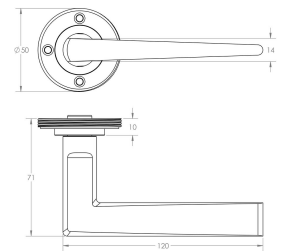

Wedge Pattern Lever Handles With Knurled Round Rose - Suitable For Use With FD30 / FD60 Fire Doors - Polished Nickel

Product Images

Description

- Polished Nickel wedge pattern lever handles with knurled pattern concealed fix rose.
- Architectural quality.
- Matching Polished Nickel accessories available including standard escutcheons (keyhole covers), euro profile escutcheons, bathroom turn & release set and locks latches and hinges.

How To Order Lever Handles With A Rose

- **For Non-Locking Doors** - 1 x (Pair) Lever Handles Only

- **For Locking Doors** - 1 x (Pair) Lever Handles Only + 2 x (Each) Standard Escutcheons

- **For Euro Cylinder Locking Doors** - 1 x (Pair) Lever Handles Only + 2 x (Each) Euro Escutcheons

- **For Locking Bathroom Doors** - 1 x Pair Lever Handles Only + 1 x (Set) Turn & Emergency Release

Matching Accessories

- **Standard escutcheon** - (key hole cover to suit regular "chubb style locks")
- **Euro profile escutcheon** - (key hole cover to suit euro profile cylinders)
- **Turn & emergency release** - (a thumbturn used to lock bathroom doors, WC's and toilet doors)