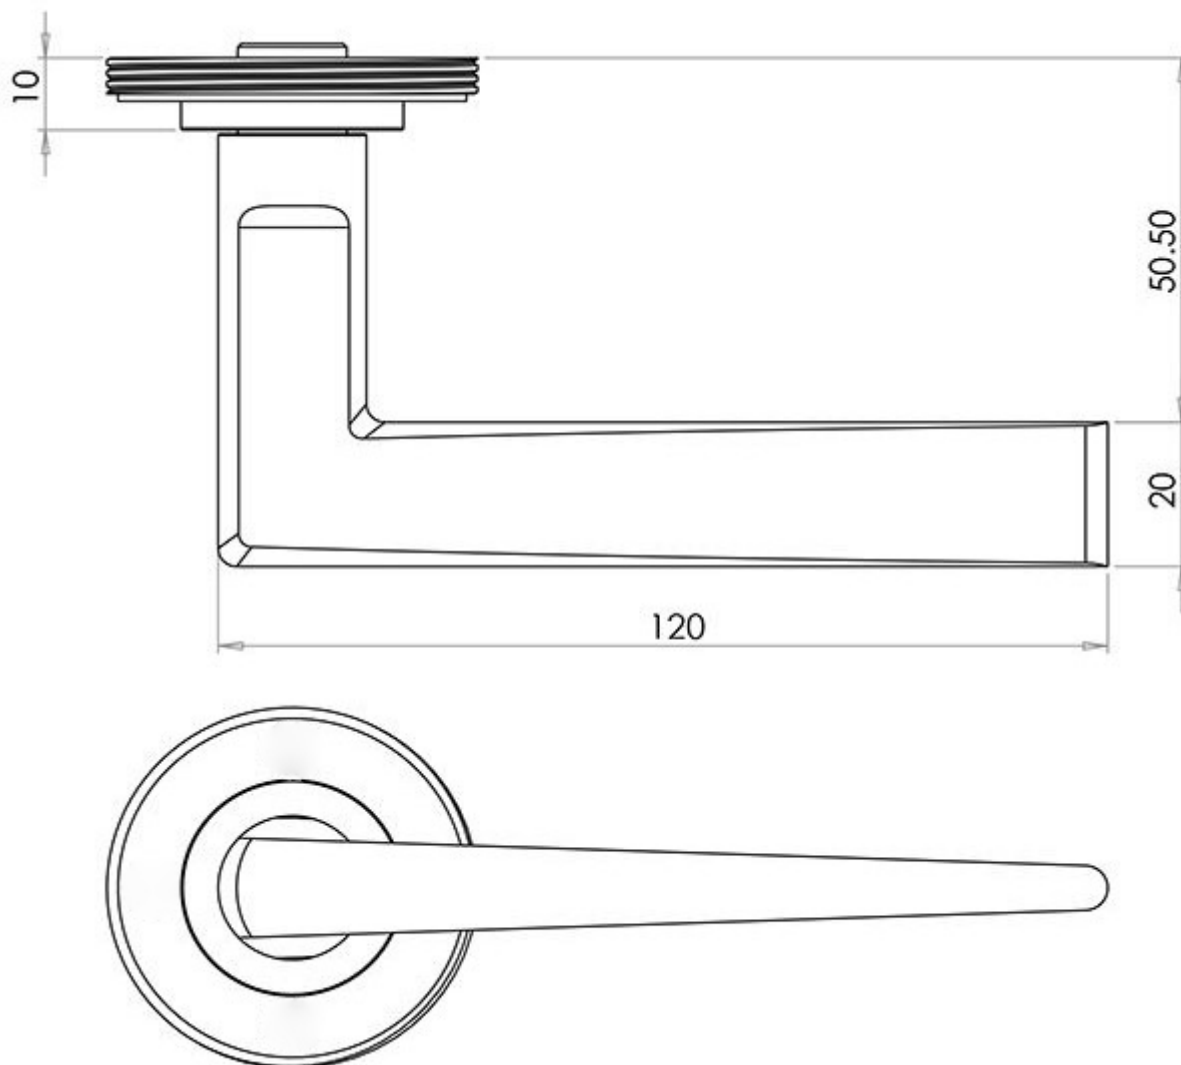

## Base Material

- Made from solid brass

## Size Information

- Rose Diameter - 53mm
- Rose Thickness - 10mm

## Spindle Size

- 8mm x 8mm square - UK Standard.