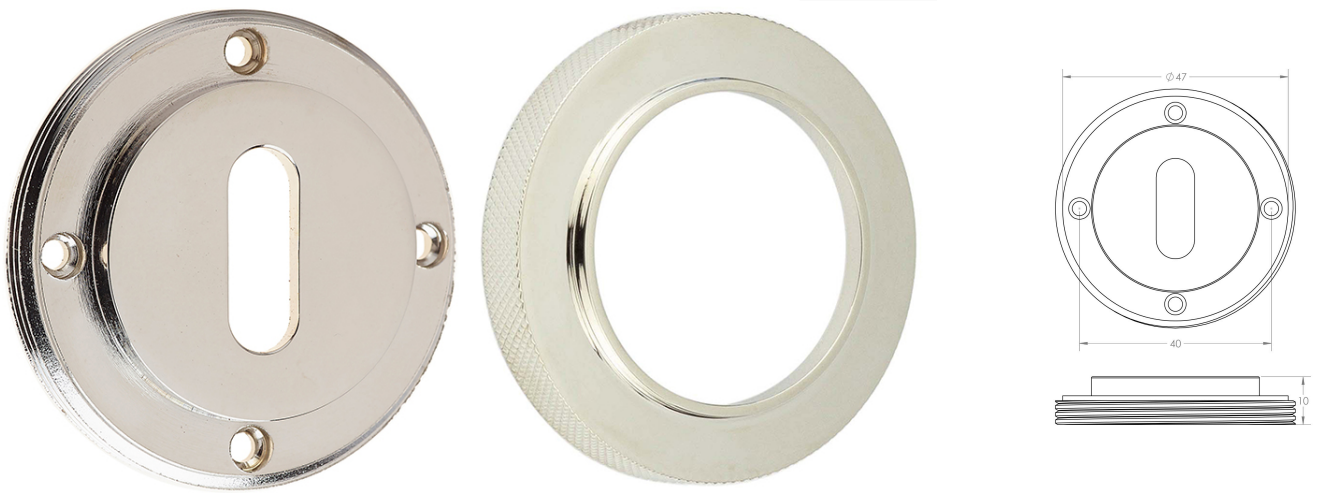

Standard Profile Escutcheon With Knurled Rose - 53mm x 10mm - Polished Nickel

Product Images

Description

- Standard profile escutcheon with knurled pattern concealed fix rose.

Finish

- Polished Nickel

Base Material

- Solid Brass

Dimensions

- 53mm diameter
- 10mm Depth

Important Information

- Each - (1 x escutcheon).

Products in this set

49504.1 - Standard Profile Escutcheon With Knurled Rose - 53mm x 10mm - Polished Nickel - Each