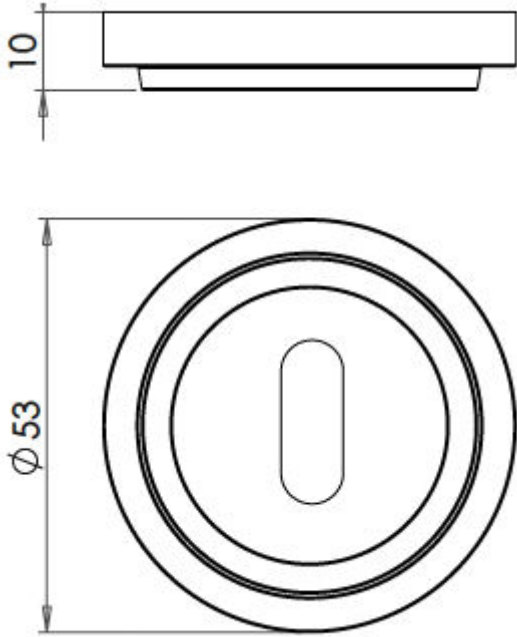

Standard Profile Escutcheon With Knurled Rose - 53mm x 10mm - Polished Nickel

Product Images

Description

- Standard profile escutcheon with knurled pattern concealed fix rose.

Finish

- Polished Nickel

Base Material

- Solid Brass

Dimensions

- 53mm diameter
- 10mm Depth

Important Information

- Each - (1 x escutcheon).

Products in this set

49504.1 - Standard Profile Escutcheon With Knurled Rose - 53mm x 10mm - Polished Nickel - Each