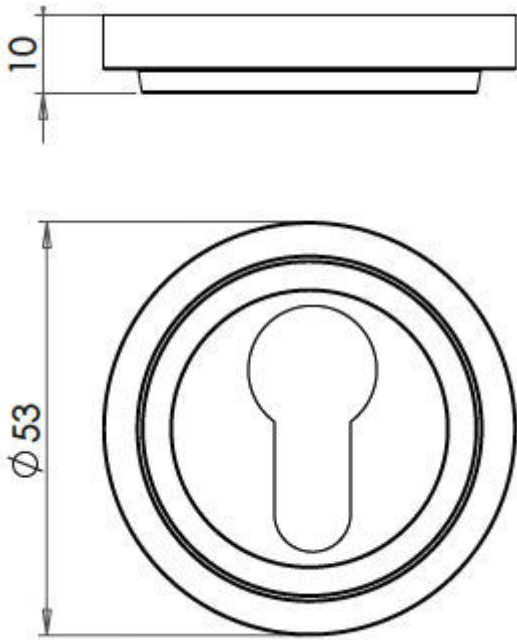

Euro Profile Escutcheon With Knurled Rose - 53mm x 10mm - Polished Nickel

Product Images

Description

- Knurled pattern euro profile escutcheon with concealed fix rose
- For use with euro profile cylinder

Finish

- Polished Nickel

Base Material

- Solid Brass

Dimensions

- 53mm diameter
- 10mm Depth

Important Information

- Supplied with fixings
- Each - (1 x escutcheon).

Products in this set

49505.1 - Euro Profile Escutcheon With Knurled Rose - 53mm x 10mm - Polished Nickel - Each