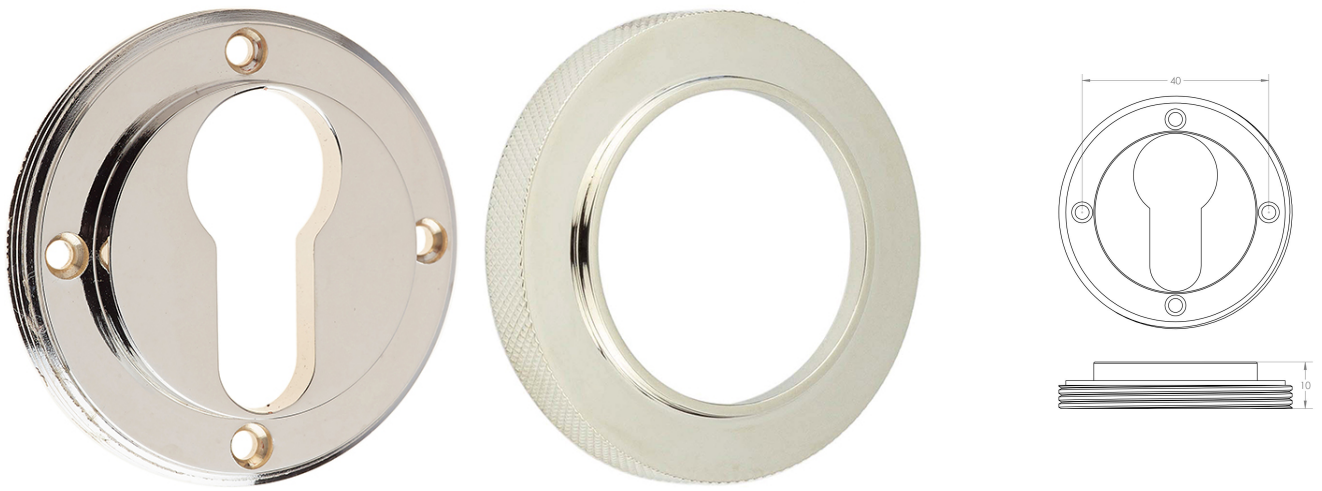

Euro Profile Escutcheon With Knurled Rose - 53mm x 10mm - Polished Nickel

Product Images

Description

- Knurled pattern euro profile escutcheon with concealed fix rose
- For use with euro profile cylinder

Finish

- Polished Nickel

Base Material

- Solid Brass

Dimensions

- 53mm diameter
- 10mm Depth

Important Information

- Supplied with fixings
- Each - (1 x escutcheon).

Products in this set

49505.1 - Euro Profile Escutcheon With Knurled Rose - 53mm x 10mm - Polished Nickel - Each