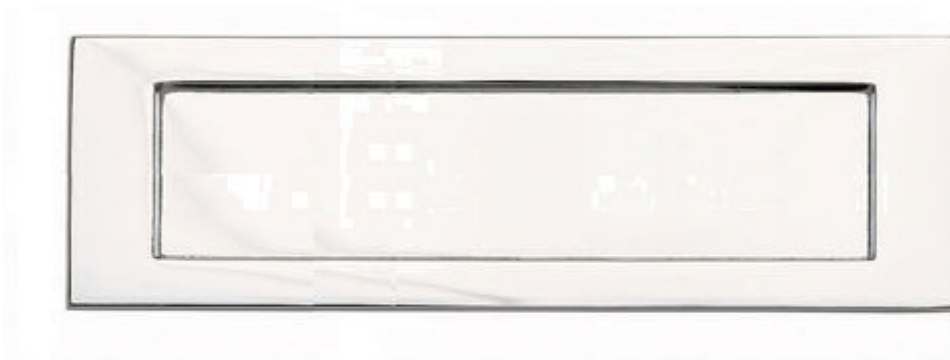

Plain Front Door Letter Plate - 276mm x 94mm - Polished Chrome

Product Images

Description

- 276mm x 94mm plain style letter plate for wooden front doors.
- Made from solid brass.
- Polished chrome plated finish - (shiny mirror like finish.)

Finish

- Polished chrome - (shiny finish.)

Base Material

- Made from solid brass

Dimensions

- Overall Length (A) - 276mm
- Overall Height (B) - 94mm
- Bolt centers (C) - 240mm
- Internal Hole Width Required (D) - 215mm
- Internal Hole Height Required (Including Spring) (E) - 70mm
- Aperture Width Externally (F) - 210mm
- Aperture Height Externally (G) - 52mm

Important Info Before You Buy

- Suitable for wooden doors.
- Spring loaded to keep the flap closed.
- Comes with fixing bolts and domed cover caps.
- Matching inner flap letter tidy for the inside of the door also available.

Products in this set

20226.1 - Plain Letter Plate - Polished Chrome - 276mm x 94mm - Each