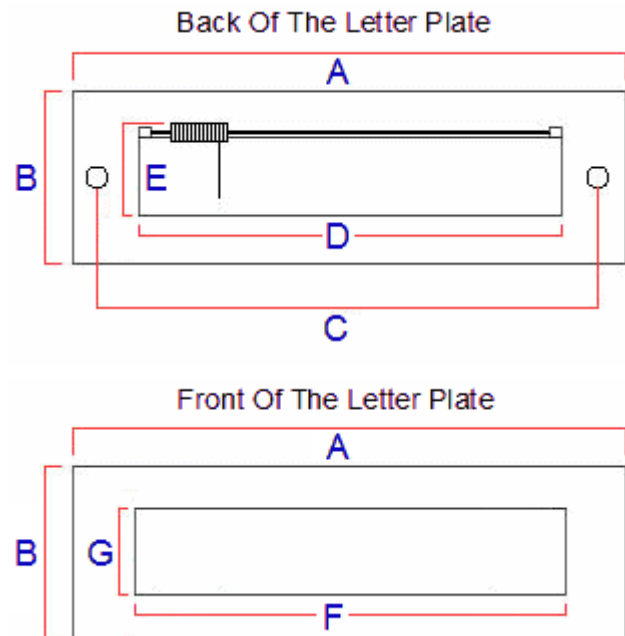

Plain Front Door Letter Plate - 276mm x 94mm - Polished Chrome

Product Images

Description

- 276mm x 94mm plain style letter plate for wooden front doors.
- Made from solid brass.
- Polished chrome plated finish - (shiny mirror like finish.)

Finish

- Polished chrome - (shiny finish.)

Base Material

- Made from solid brass

Dimensions

- Overall Length (A) - 276mm
- Overall Height (B) - 94mm
- Bolt centers (C) - 240mm
- Internal Hole Width Required (D) - 215mm
- Internal Hole Height Required (Including Spring) (E) - 70mm
- Aperture Width Externally (F) - 210mm
- Aperture Height Externally (G) - 52mm

Important Info Before You Buy

- Suitable for wooden doors.
- Spring loaded to keep the flap closed.
- Comes with fixing bolts and domed cover caps.
- Matching inner flap letter tidy for the inside of the door also available.

Products in this set

20226.1 - Plain Letter Plate - Polished Chrome - 276mm x 94mm - Each