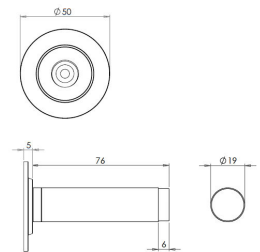

Wall Mounted Cylinder Door Stop With Knurled Round Rose - 81mm x 19mm - Polished Nickel

Product Images

Description

- Wall mounted door stop with knurled round rose and black rubber bumper
- Two part design allows for concealed fixing
- Designed to stop doors from hitting a wall when opened too far
- Also available without knurled round rose

Base Material

- Made from solid brass

Finish Details

- Polished Nickel

Size Information