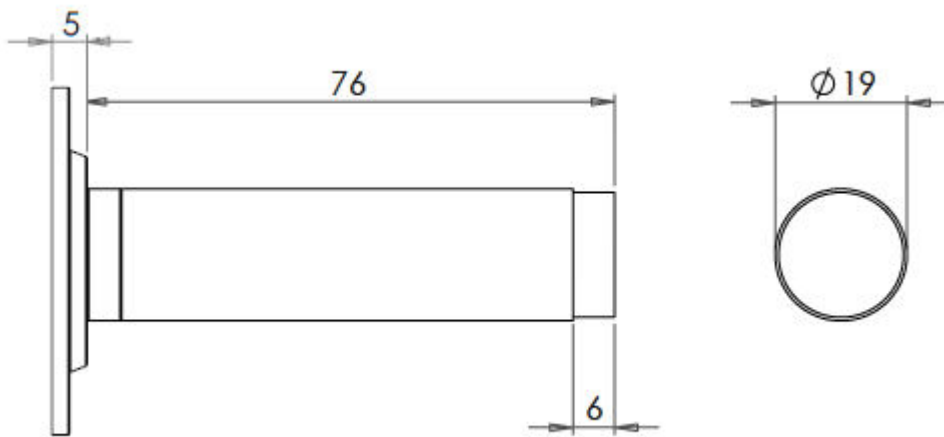

Knurled Wall Mounted Cylinder Door Stop With Knurled Round Rose - 81mm x 19mm - Polished Nickel

Product Images

Description

- Knurled wall mounted door stop with knurled round rose and black rubber bumper
- Two part design allows for concealed fixing
- Designed to stop doors from hitting a wall when opened too far
- Also available without knurled round rose

Base Material

- Made from solid brass

Finish Details

- Polished Nickel

Size Information

- 50mm Overall diameter
- 19mm Inner diameter
- 81mm Projection

Fixings

- Two part design allows for concealed fixing with a single fixing screw

Usage

- Suitable for residential use
- Suitable for internal use

Unit Of Sale

- Sold individually (each)

Products in this set

49512.1 - Knurled Wall Mounted Cylinder Door Stop With Knurled Round Rose - 81mm x 19mm - Polished Nickel - Each