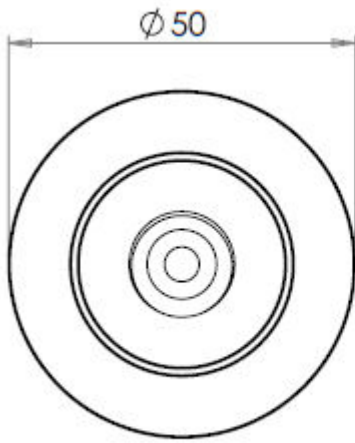

Knurled Wall Mounted Cylinder Door Stop With Knurled Round Rose - 81mm x 19mm - Polished Nickel

Product Images

Description

- Knurled wall mounted door stop with knurled round rose and black rubber bumper
- Two part design allows for concealed fixing
- Designed to stop doors from hitting a wall when opened too far
- Also available without knurled round rose

Base Material

- Made from solid brass

Finish Details

- Polished Nickel

Size Information

- 50mm Overall diameter
- 19mm Inner diameter
- 81mm Projection

Fixings

- Two part design allows for concealed fixing with a single fixing screw

Usage

- Suitable for residential use
- Suitable for internal use

Unit Of Sale

- Sold individually (each)

Products in this set

49512.1 - Knurled Wall Mounted Cylinder Door Stop With Knurled Round Rose - 81mm x 19mm - Polished Nickel - Each