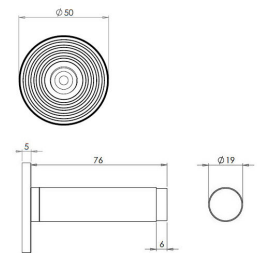

Knurled Wall Mounted Cylinder Door Stop With Reeded Round Rose - 81mm x 19mm - Polished Nickel

Product Images

Description

- Knurled wall mounted door stop with reeded round rose and black rubber bumper
- Two part design allows for concealed fixing
- Designed to stop doors from hitting a wall when opened too far
- Also available without knurled round rose

Base Material

- Made from solid brass

Finish Details

- Polished Nickel

Size Information

- 50mm Overall diameter
- 19mm Inner diameter
- 81mm Projection

Fixings

- Two part design allows for concealed fixing with a single fixing screw

Usage

- Suitable for residential use
- Suitable for internal use

Unit Of Sale

- Sold individually (each)

Products in this set

49513.1 - Knurled Wall Mounted Cylinder Door Stop With Reeded Round Rose - 81mm x 19mm - Polished Nickel - Each