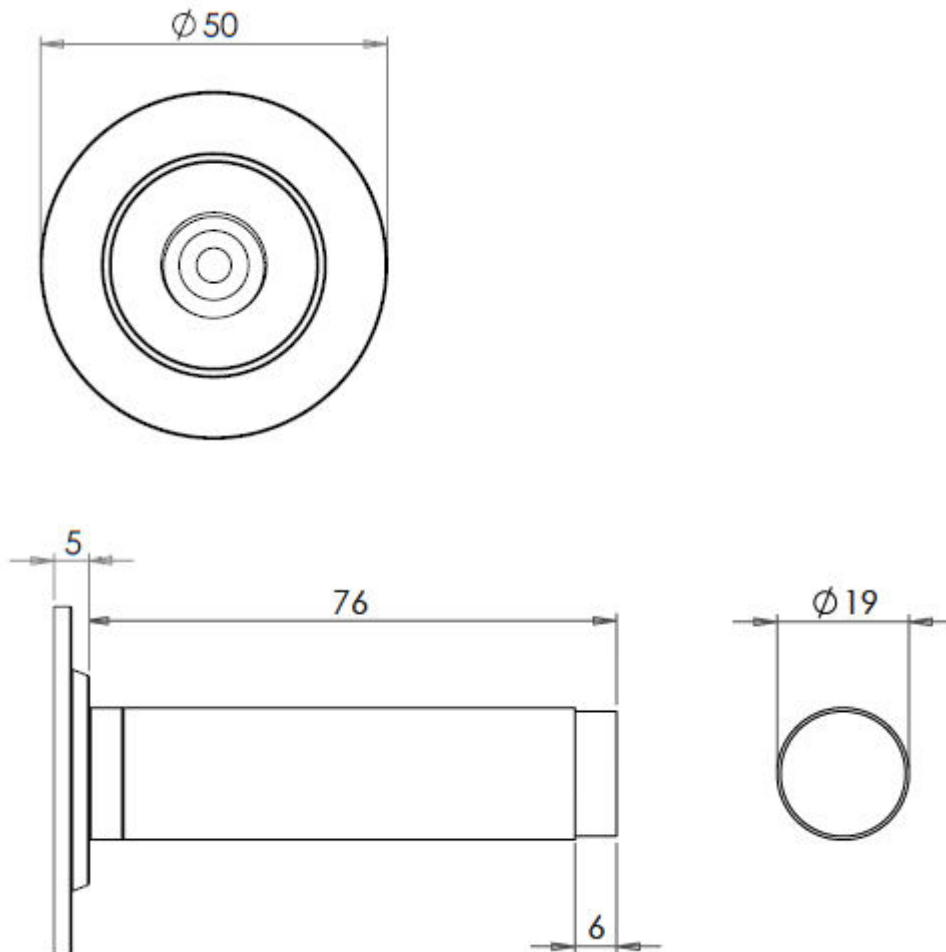

Knurled Wall Mounted Cylinder Door Stop With Reeded Round Rose - 81mm x 19mm - Polished Nickel

Product Images

Description

- Knurled wall mounted door stop with reeded round rose and black rubber bumper
- Two part design allows for concealed fixing
- Designed to stop doors from hitting a wall when opened too far
- Also available without knurled round rose

Base Material

- Made from solid brass

Finish Details

- Polished Nickel

Size Information

- 50mm Overall diameter
- 19mm Inner diameter
- 81mm Projection

Fixings

- Two part design allows for concealed fixing with a single fixing screw

Usage

- Suitable for residential use
- Suitable for internal use

Unit Of Sale

- Sold individually (each)

Products in this set

49513.1 - Knurled Wall Mounted Cylinder Door Stop With Reeded Round Rose - 81mm x 19mm - Polished Nickel - Each