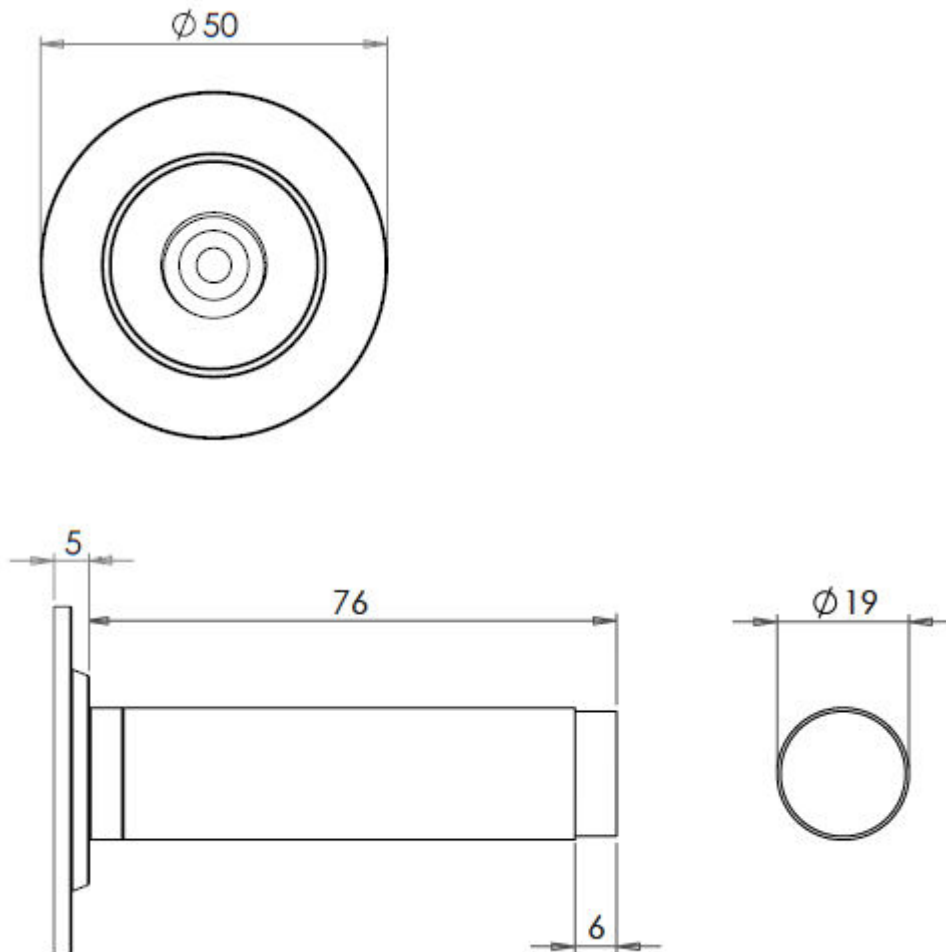

Knurled Wall Mounted Cylinder Door Stop With Stepped Round Rose - 81mm x 19mm - Polished Nickel

Product Images

Description

- Knurled wall mounted door stop with stepped round rose and black rubber bumper
- Two part design allows for concealed fixing
- Designed to stop doors from hitting a wall when opened too far
- Also available without knurled round rose

Base Material

- Made from solid brass

Finish Details

- Polished Nickel

Size Information

- 50mm Overall diameter
- 19mm Inner diameter
- 81mm Projection

Fixings

- Two part design allows for concealed fixing with a single fixing screw

Usage

- Suitable for residential use
- Suitable for internal use

Unit Of Sale

- Sold individually (each)

Products in this set

49514.1 - Knurled Wall Mounted Cylinder Door Stop With Stepped Round Rose - 81mm x 19mm - Polished Nickel - Each