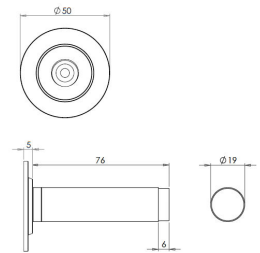

Knurled Wall Mounted Cylinder Door Stop With Stepped Round Rose - 81mm x 19mm - Polished Nickel

Product Images

Description

- Knurled wall mounted door stop with stepped round rose and black rubber bumper
- Two part design allows for concealed fixing
- Designed to stop doors from hitting a wall when opened too far
- Also available without knurled round rose

Base Material

- Made from solid brass

Finish Details

- Polished Nickel

Size Information

- 50mm Overall diameter
- 19mm Inner diameter
- 81mm Projection

Fixings

- Two part design allows for concealed fixing with a single fixing screw

Usage

- Suitable for residential use
- Suitable for internal use

Unit Of Sale

- Sold individually (each)

Products in this set

49514.1 - Knurled Wall Mounted Cylinder Door Stop With Stepped Round Rose - 81mm x 19mm - Polished Nickel - Each