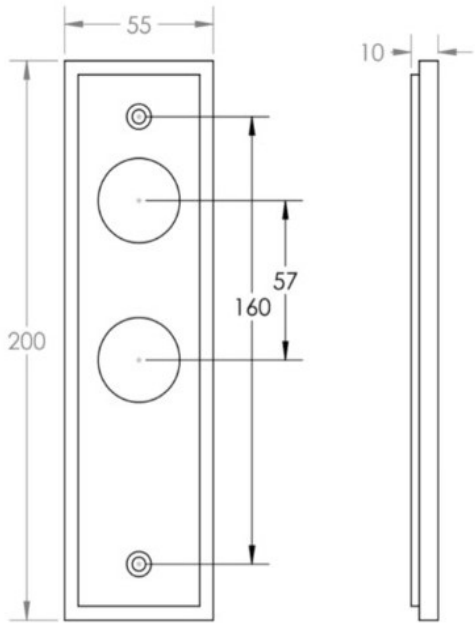

• Lever Lock Set - (Plates With Key Holes)

- Bathroom Lever Set - (With Turn & Emergency Release)