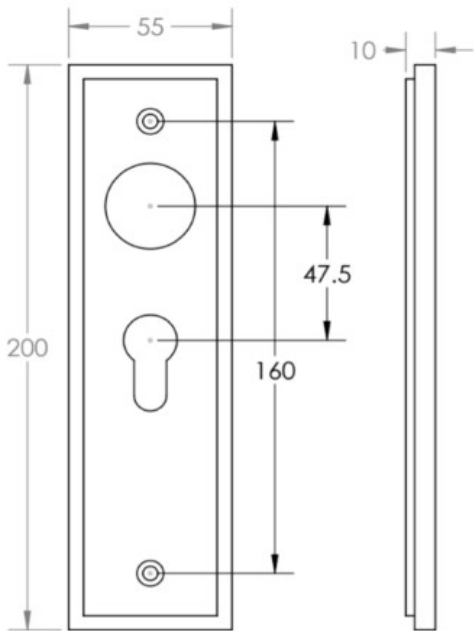

- Euro Profile Lever Set - (For Use With Euro Cylinders)