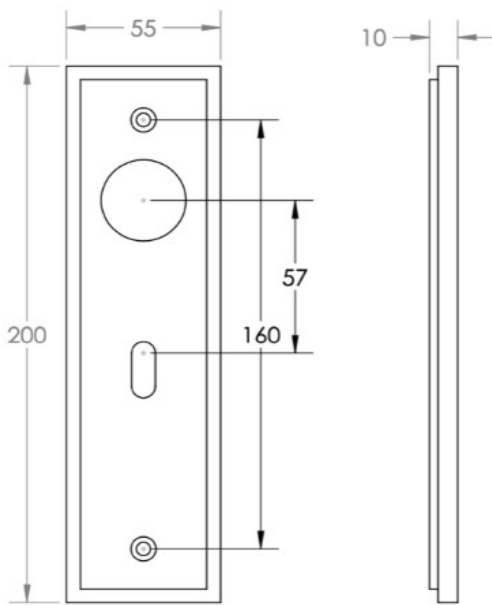

• Lever Latch Set - (Plain Plates)

• Lever Lock Set - (Plates With Key Holes)