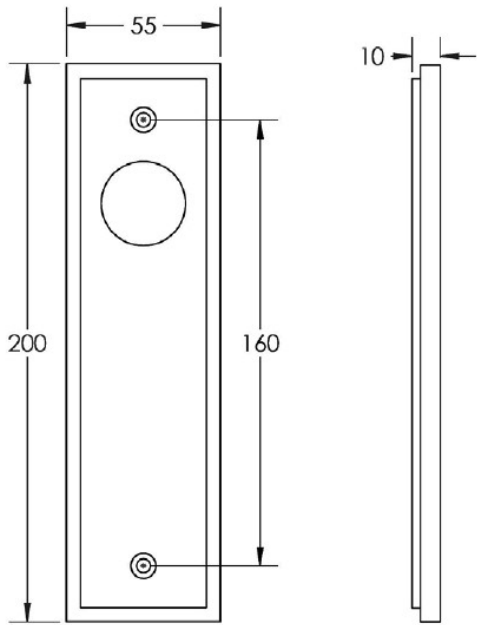

• Lever Latch Set - (Plain Plates)