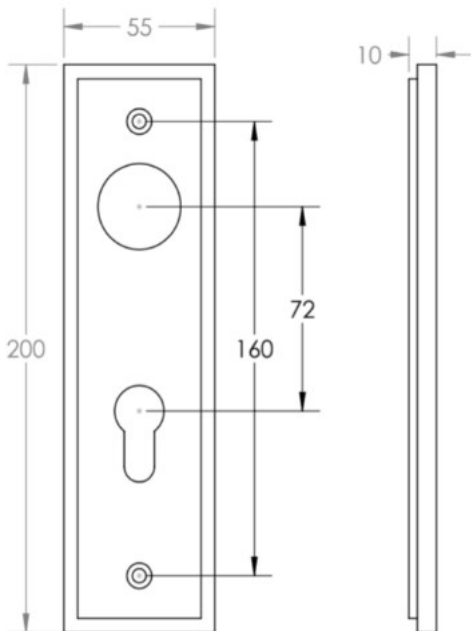


Wedge Pattern Lever Handle On A Large Rectangular Backplate - Polished Nickel

Product Images

Description

- Wedge Pattern Lever Handle On A Large Rectangular Backplate
- Available in various plate designs including latch set for non locking doors, lock set for key locking doors, bathroom set that locks via a thumbturn and can be released in an emergency via a coin release on the outside handle, and a euro profile set for use with euro profile cylinders.
- The bathroom lock and euro lock plates also come in a DIN lock version for use with DIN style mortice locks.
- The handles are fixed to the door with the large backplate fitting over the handles circular rose and secured with face fixing wood screws, this is also the same for the turn and releases.

- DIN Bathroom Lever Set - 78mm Centres - (With Turn & Emergency Release)

- DIN Euro Profile Lever Set - 72mm Centres - (For Use With Euro Cylinders)

Finish Details

- Polished Nickel

Operation

- Both levers are sprung to ensure the lever always returns to its starting position

Back Plate Size

- 200mm x 55mm

Handle Dimensions

Turn & Release Dimensions

Spindle Size

- 8mm x 8mm square - UK Standard

Fixings

- Comes supplied with matching wood screws and spindle

49515.6 - Wedge Pattern Lever Handle On A Large Rectangular Din Style Bathroom Lock Backplate - Polished Nickel - Pair