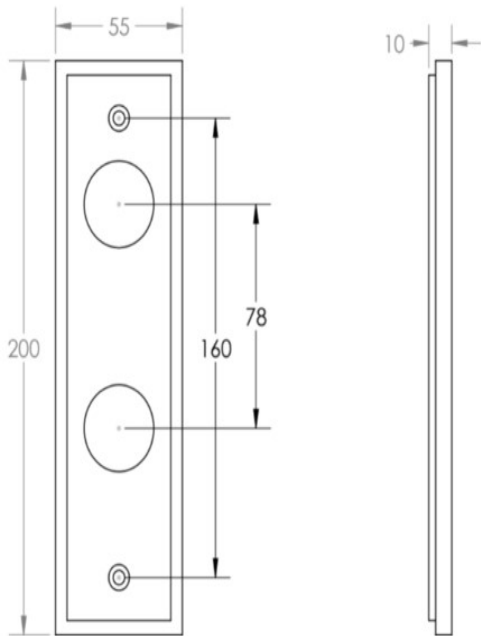


Wedge Pattern Lever Handle On A Large Rectangular Backplate - Polished Nickel

Product Images

Description

- Wedge Pattern Lever Handle On A Large Rectangular Backplate
- Available in various plate designs including latch set for non locking doors, lock set for key locking doors, bathroom set that locks via a thumbturn and can be released in an emergency via a coin release on the outside handle, and a euro profile set for use with euro profile cylinders.
- The bathroom lock and euro lock plates also come in a DIN lock version for use with DIN style mortice locks.
- The handles are fixed to the door with the large backplate fitting over the handles circular rose and secured with face fixing wood screws, this is also the same for the turn and releases.

- DIN Bathroom Lever Set - 78mm Centres - (With Turn & Emergency Release)

- DIN Euro Profile Lever Set - 72mm Centres - (For Use With Euro Cylinders)

Finish Details

- Polished Nickel

Operation

- Both levers are sprung to ensure the lever always returns to its starting position

Back Plate Size

- 200mm x 55mm

Handle Dimensions

Turn & Release Dimensions

Spindle Size

- 8mm x 8mm square - UK Standard

Fixings

- Comes supplied with matching wood screws and spindle

49515.6 - Wedge Pattern Lever Handle On A Large Rectangular Din Style Bathroom Lock Backplate - Polished Nickel - Pair