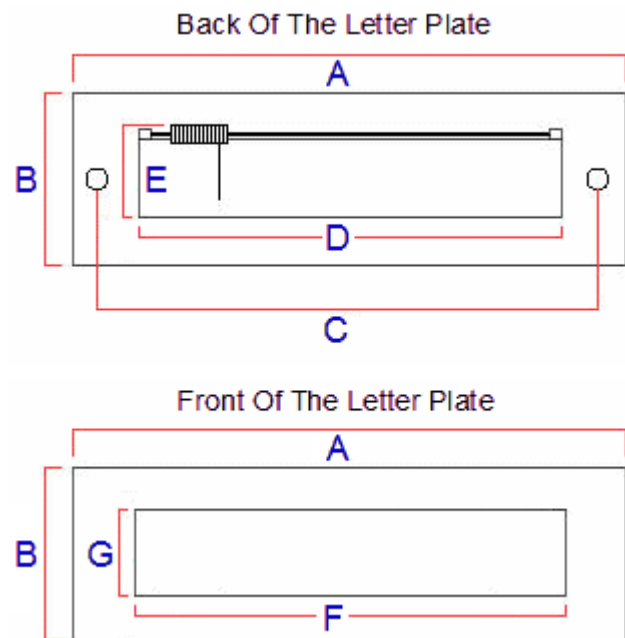


Plain Front Door Letter Plate - 276mm x 94mm - Brushed Satin Chrome

Product Images

Description

- 276mm x 94mm plain style letter plate for wooden front doors.
- Made from solid brass.
- Satin chrome plated finish - (brushed finish).

Finish

- Satin chrome - (brushed finish).

Base Material

- Made from solid brass

Dimensions

- Overall Length (A) - 276mm
- Overall Height (B) - 94mm
- Bolt centers (C) - 240mm
- Internal Hole Width Required (D) - 215mm
- Internal Hole Height Required (Including Spring) (E) - 70mm
- Aperture Width Externally (F) - 210mm
- Aperture Height Externally (G) - 52mm

Important Info Before You Buy

- Suitable for wooden doors.
- Spring loaded to keep the flap closed.
- Comes with fixing bolts and domed cover caps.
- Matching inner flap letter tidy for the inside of the door also available.

Products in this set

20227.1 - Plain Letter Plate - Satin Chrome - 276mm x 94mm - Each