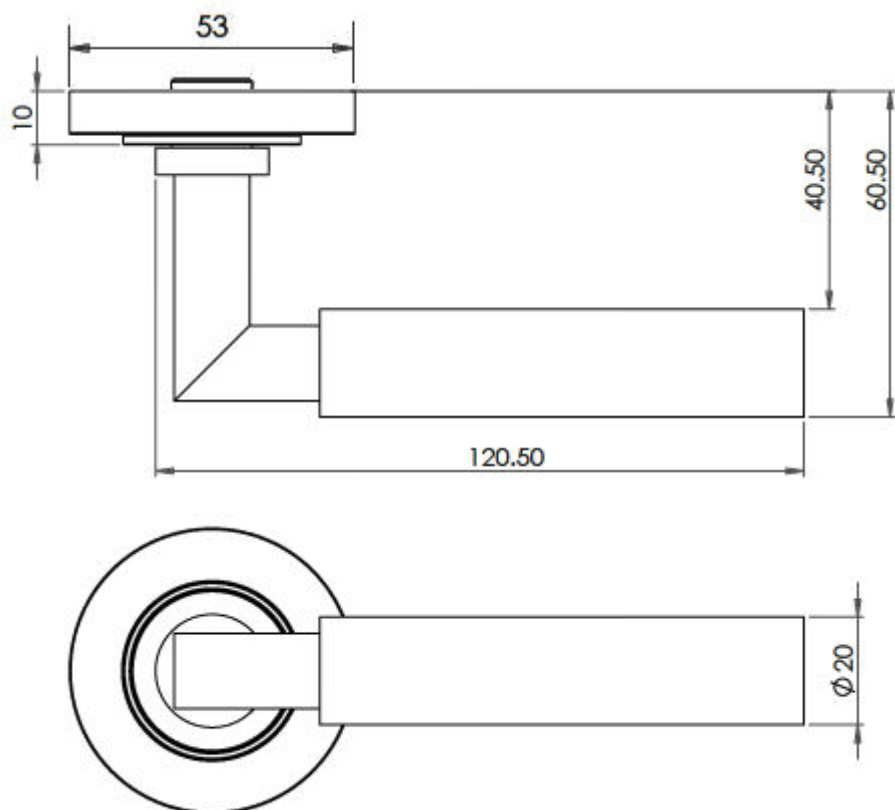


Tubular Pattern Lever Handle On A Large Rectangular Backplate - Polished Nickel

Product Images

Description

- Tubular Pattern Lever Handle On A Large Rectangular Backplate
- Available in various plate designs including latch set for non locking doors, lock set for key locking doors, bathroom set that locks via a thumbturn and can be released in an emergency via a coin release on the outside handle, and a euro profile set for use with euro profile cylinders.
- The bathroom lock and euro lock plates also come in a DIN lock version for use with DIN style mortice locks.
- The handles are fixed to the door with the large backplate fitting over the handles circular rose and secured with face fixing wood screws, this is also the same for the turn and releases.

- DIN Bathroom Lever Set - 78mm Centres - (With Turn & Emergency Release)

- DIN Euro Profile Lever Set - 72mm Centres - (For Use With Euro Cylinders)

Finish Details

- Polished Nickel

Operation

- Both levers are sprung to ensure the lever always returns to its starting position

Back Plate Size

- 200mm x 55mm

Handle Dimensions

Turn & Release Dimensions

Spindle Size

- 8mm x 8mm square - UK Standard

Fixings

- Comes supplied with matching wood screws and spindle

49519.4 - Tubular Pattern Lever Handle On A Large Rectangular Euro Profile Lock Backplate - Polished Nickel - Pair

49519.5 - Tubular Pattern Lever Handle On A Large Rectangular Din Style Euro Profile Lock Backplate - Polished Nickel - Pair