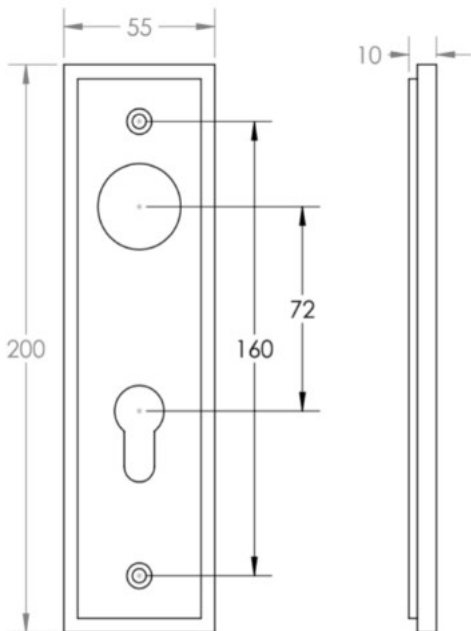


Tubular Pattern Lever Handle On A Large Rectangular Backplate - Polished Nickel

Product Images

Description

- Tubular Pattern Lever Handle On A Large Rectangular Backplate
- Available in various plate designs including latch set for non locking doors, lock set for key locking doors, bathroom set that locks via a thumbturn and can be released in an emergency via a coin release on the outside handle, and a euro profile set for use with euro profile cylinders.
- The bathroom lock and euro lock plates also come in a DIN lock version for use with DIN style mortice locks.
- The handles are fixed to the door with the large backplate fitting over the handles circular rose and secured with face fixing wood screws, this is also the same for the turn and releases.

Plate Styles Available

• Lever Latch Set - (Plain Plates)

• Lever Lock Set - (Plates With Key Holes)

- Bathroom Lever Set - (With Turn & Emergency Release)

- Euro Profile Lever Set - (For Use With Euro Cylinders)

- DIN Bathroom Lever Set - 78mm Centres - (With Turn & Emergency Release)

- DIN Euro Profile Lever Set - 72mm Centres - (For Use With Euro Cylinders)

Finish Details

- Polished Nickel

Operation

- Both levers are sprung to ensure the lever always returns to its starting position

Back Plate Size

- 200mm x 55mm

Handle Dimensions

Turn & Release Dimensions

Spindle Size

- 8mm x 8mm square - UK Standard

Fixings

- Comes supplied with matching wood screws and spindle