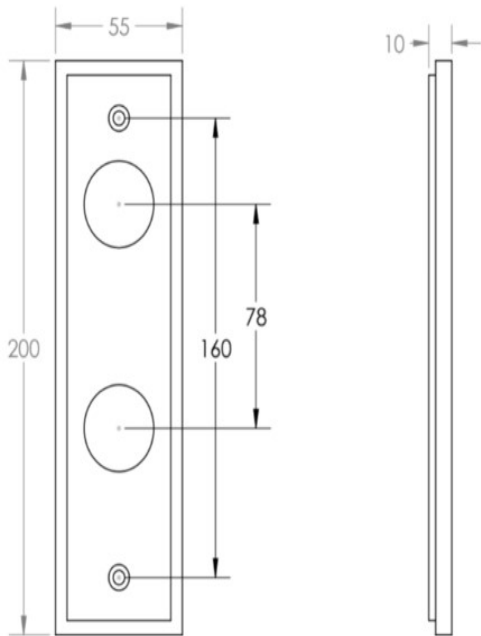


Tubular Pattern Lever Handle On A Large Rectangular Backplate - Polished Nickel

Product Images

Description

- Tubular Pattern Lever Handle On A Large Rectangular Backplate
- Available in various plate designs including latch set for non locking doors, lock set for key locking doors, bathroom set that locks via a thumbturn and can be released in an emergency via a coin release on the outside handle, and a euro profile set for use with euro profile cylinders.
- The bathroom lock and euro lock plates also come in a DIN lock version for use with DIN style mortice locks.
- The handles are fixed to the door with the large backplate fitting over the handles circular rose and secured with face fixing wood screws, this is also the same for the turn and releases.

Plate Styles Available

• Lever Latch Set - (Plain Plates)

• Lever Lock Set - (Plates With Key Holes)

- Bathroom Lever Set - (With Turn & Emergency Release)

- Euro Profile Lever Set - (For Use With Euro Cylinders)

- DIN Bathroom Lever Set - 78mm Centres - (With Turn & Emergency Release)

- DIN Euro Profile Lever Set - 72mm Centres - (For Use With Euro Cylinders)

Finish Details

- Polished Nickel

Operation

- Both levers are sprung to ensure the lever always returns to its starting position

Back Plate Size

- 200mm x 55mm

Handle Dimensions

Turn & Release Dimensions

Spindle Size

- 8mm x 8mm square - UK Standard

Fixings

- Comes supplied with matching wood screws and spindle