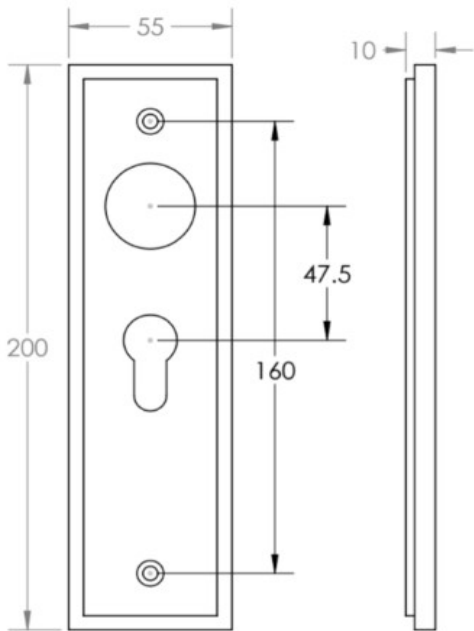


Tubular Pattern Lever Handle On A Large Rectangular Backplate - Polished Nickel

Product Images

Description

- Tubular Pattern Lever Handle On A Large Rectangular Backplate
- Available in various plate designs including latch set for non locking doors, lock set for key locking doors, bathroom set that locks via a thumbturn and can be released in an emergency via a coin release on the outside handle, and a euro profile set for use with euro profile cylinders.
- The bathroom lock and euro lock plates also come in a DIN lock version for use with DIN style mortice locks.
- The handles are fixed to the door with the large backplate fitting over the handles circular rose and secured with face fixing wood screws, this is also the same for the turn and releases.

Plate Styles Available

• Lever Latch Set - (Plain Plates)

• Lever Lock Set - (Plates With Key Holes)

- Bathroom Lever Set - (With Turn & Emergency Release)

- Euro Profile Lever Set - (For Use With Euro Cylinders)

- DIN Bathroom Lever Set - 78mm Centres - (With Turn & Emergency Release)

- DIN Euro Profile Lever Set - 72mm Centres - (For Use With Euro Cylinders)

Finish Details

- Polished Nickel

Operation

- Both levers are sprung to ensure the lever always returns to its starting position

Back Plate Size

- 200mm x 55mm

Handle Dimensions

Turn & Release Dimensions

Spindle Size

- 8mm x 8mm square - UK Standard

Fixings

- Comes supplied with matching wood screws and spindle