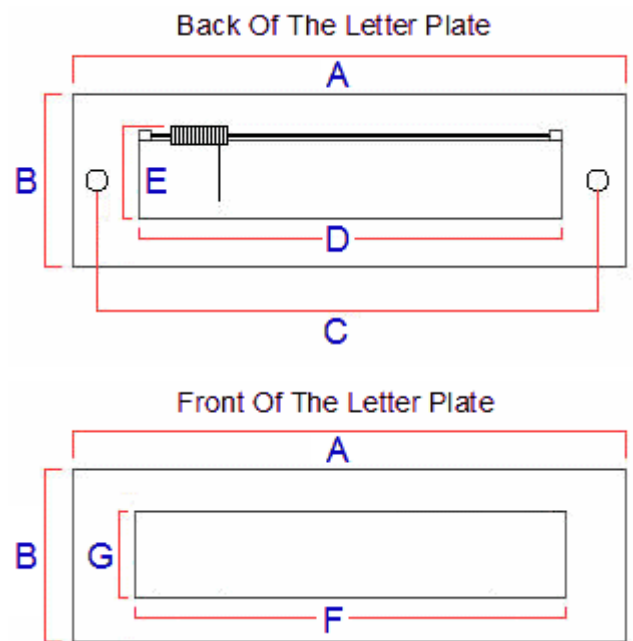


Large Front Door Letter Plate (Accepts A4) - 305mm x 102mm (12" x 4") - Polished Brass (Lacquered)

Product Images

Description

- 305mm x 102mm large design plain style letter plate for wooden front doors.
- Large aperture (opening) 248mm x 60mm. Allows A4 size paper and card to be posted without being folded.
- Ideal for residential or commercial use where large parcels are often delivered.

- Made from solid brass with a high polished shiny finish.

Finish

- Polished brass - (shiny finish.)

Base Material

- Made from solid brass

Dimensions

- Overall Length (A) - 305mm
- Overall Height (B) - 102mm
- Bolt centers (C) - 275mm
- Internal Hole Width Required (D) - 257mm
- Internal Hole Height Required (Including Spring) (E) - 75mm
- Aperture Width Externally (F) - 248mm
- Aperture Height Externally (G) - 60mm

Important Info Before You Buy

- Suitable for wooden doors.
- Spring loaded to keep the flap closed.
- Comes with fixing bolts and domed cover caps.
- Matching inner flap letter tidy for the inside of the door also available.

Products in this set

20228.1 - Large Front Door Letter Plate (Accepts A4) - Polished Brass (Lacquered) - 305mm x 102mm - Each