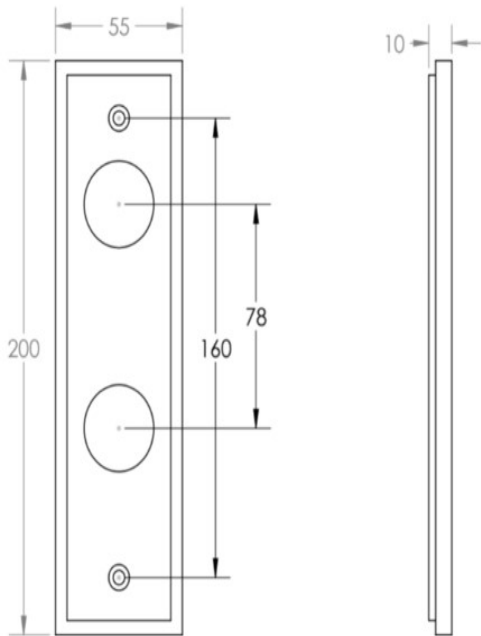

Classic Pattern Lever Handle With Ring Detail On A Large Rectangular Backplate - Polished Nickel

Product Images

Description

- Classic Pattern Lever Handle With Ring Detail On A Large Rectangular Backplate
- Available in various plate designs including latch set for non locking doors, lock set for key locking doors, bathroom set that locks via a thumbturn and can be released in an emergency via a coin release on the outside handle, and a euro profile set for use with euro profile cylinders.
- The bathroom lock and euro lock plates also come in a DIN lock version for use with DIN style mortice locks.

- Lever Latch Set - (Plain Plates)

- Lever Lock Set - (Plates With Key Holes)

- Bathroom Lever Set - (With Turn & Emergency Release)

- Euro Profile Lever Set - (For Use With Euro Cylinders)

- DIN Bathroom Lever Set - 78mm Centres - (With Turn & Emergency Release)

- DIN Euro Profile Lever Set - 72mm Centres - (For Use With Euro Cylinders)

Finish Details

- Polished Nickel

Operation

- Both levers are sprung to ensure the lever always returns to its starting position

Back Plate Size

- 200mm x 55mm

Handle Dimensions

Turn & Release Dimensions

Spindle Size

- 8mm x 8mm square - UK Standard

Fixings

- Comes supplied with matching wood screws and spindle

Usage