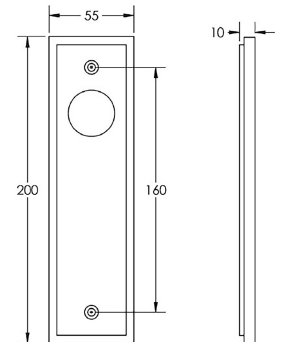

Classic Pattern Lever Handle With Ring Detail On A Large Rectangular Backplate - Polished Nickel

Product Images

Description

- Classic Pattern Lever Handle With Ring Detail On A Large Rectangular Backplate
- Available in various plate designs including latch set for non locking doors, lock set for key locking doors, bathroom set that locks via a thumbturn and can be released in an emergency via a coin release on the outside handle, and a euro profile set for use with euro profile cylinders.
- The bathroom lock and euro lock plates also come in a DIN lock version for use with DIN style mortice locks.

- DIN Euro Profile Lever Set - 72mm Centres - (For Use With Euro Cylinders)

Finish Details

- Polished Nickel

Operation

- Both levers are sprung to ensure the lever always returns to its starting position

Back Plate Size

- 200mm x 55mm

Handle Dimensions

Turn & Release Dimensions

Spindle Size

- 8mm x 8mm square - UK Standard

Fixings

- Comes supplied with matching wood screws and spindle

Usage

49520.6 - Classic Pattern Lever Handle With Ring Detail On A Large Rectangular Din Style Bathroom Lock Backplate - Polished Nickel - Pair