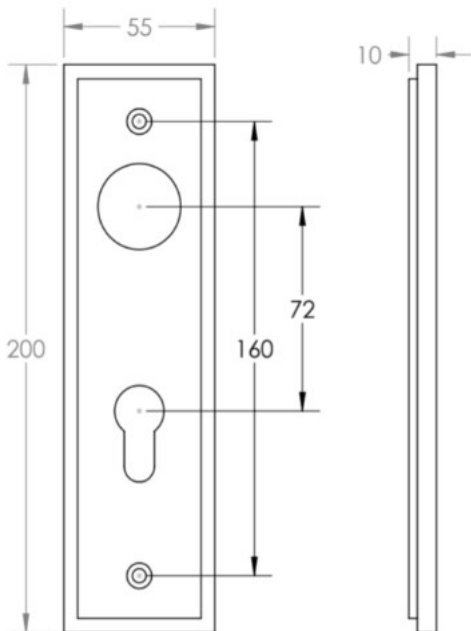

Classic Pattern Lever Handle With Ring Detail On A Large Rectangular Backplate - Polished Nickel

Product Images

Description

- Classic Pattern Lever Handle With Ring Detail On A Large Rectangular Backplate
- Available in various plate designs including latch set for non locking doors, lock set for key locking doors, bathroom set that locks via a thumbturn and can be released in an emergency via a coin release on the outside handle, and a euro profile set for use with euro profile cylinders.
- The bathroom lock and euro lock plates also come in a DIN lock version for use with DIN style mortice locks.

- Lever Latch Set - (Plain Plates)

- Lever Lock Set - (Plates With Key Holes)

- Bathroom Lever Set - (With Turn & Emergency Release)

- Euro Profile Lever Set - (For Use With Euro Cylinders)

- DIN Bathroom Lever Set - 78mm Centres - (With Turn & Emergency Release)

- DIN Euro Profile Lever Set - 72mm Centres - (For Use With Euro Cylinders)

Finish Details

- Polished Nickel

Operation

- Both levers are sprung to ensure the lever always returns to its starting position

Back Plate Size

- 200mm x 55mm

Handle Dimensions

Turn & Release Dimensions

Spindle Size

- 8mm x 8mm square - UK Standard

Fixings

- Comes supplied with matching wood screws and spindle

Usage