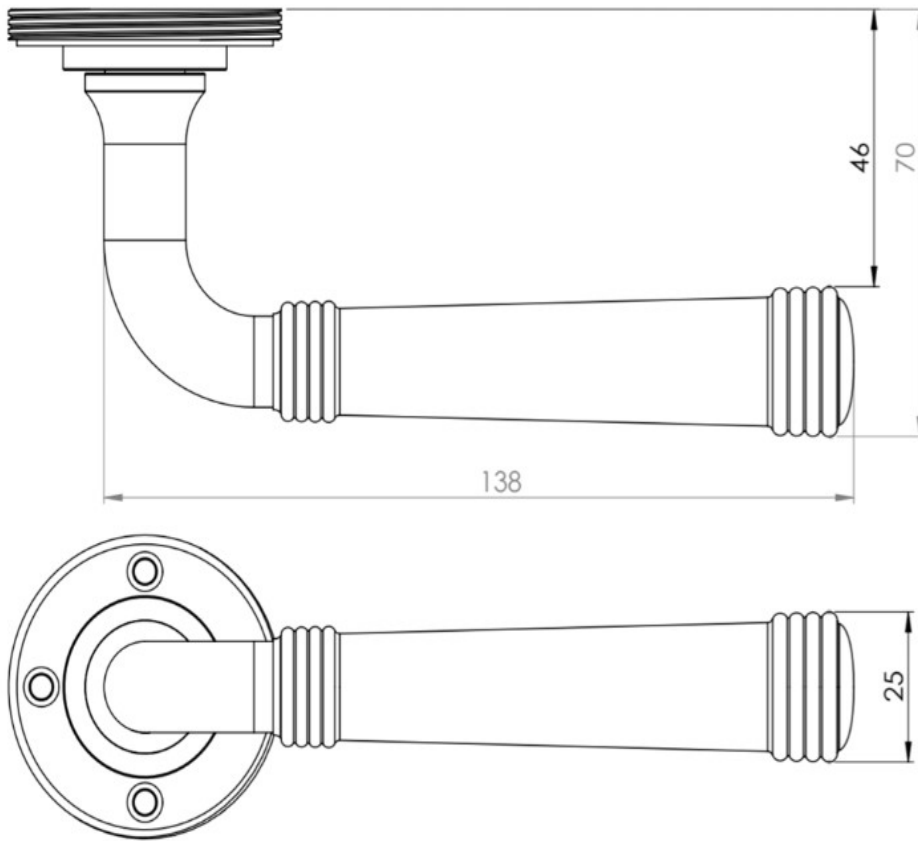

Classic Pattern Lever Handle With Ring Detail On A Large Rectangular Backplate - Polished Nickel

Product Images

Description

- Classic Pattern Lever Handle With Ring Detail On A Large Rectangular Backplate
- Available in various plate designs including latch set for non locking doors, lock set for key locking doors, bathroom set that locks via a thumbturn and can be released in an emergency via a coin release on the outside handle, and a euro profile set for use with euro profile cylinders.
- The bathroom lock and euro lock plates also come in a DIN lock version for use with DIN style mortice locks.

- The handles are fixed to the door with the large backplate fitting over the handles circular rose and secured with face fixing wood screws, this is also the same for the turn and releases.

Plate Styles Available

- DIN Euro Profile Lever Set - 72mm Centres - (For Use With Euro Cylinders)

Finish Details

- Polished Nickel

Operation

- Both levers are sprung to ensure the lever always returns to its starting position

Back Plate Size

- 200mm x 55mm

Handle Dimensions

Turn & Release Dimensions

Spindle Size

- 8mm x 8mm square - UK Standard

Fixings

- Comes supplied with matching wood screws and spindle

Usage