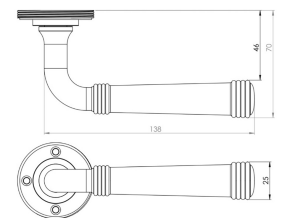

Classic Pattern Lever Handle With Ring Detail On A Large Rectangular Backplate - Polished Nickel

Product Images

Description

- Classic Pattern Lever Handle With Ring Detail On A Large Rectangular Backplate
- Available in various plate designs including latch set for non locking doors, lock set for key locking doors, bathroom set that locks via a thumbturn and can be released in an emergency via a coin release on the outside handle, and a euro profile set for use with euro profile cylinders.
- The bathroom lock and euro lock plates also come in a DIN lock version for use with DIN style mortice locks.

- The handles are fixed to the door with the large backplate fitting over the handles circular rose and secured with face fixing wood screws, this is also the same for the turn and releases.

Plate Styles Available

- DIN Euro Profile Lever Set - 72mm Centres - (For Use With Euro Cylinders)

Finish Details

- Polished Nickel

Operation

- Both levers are sprung to ensure the lever always returns to its starting position

Back Plate Size

- 200mm x 55mm

Handle Dimensions

Turn & Release Dimensions

Spindle Size

- 8mm x 8mm square - UK Standard

Fixings

- Comes supplied with matching wood screws and spindle

Usage