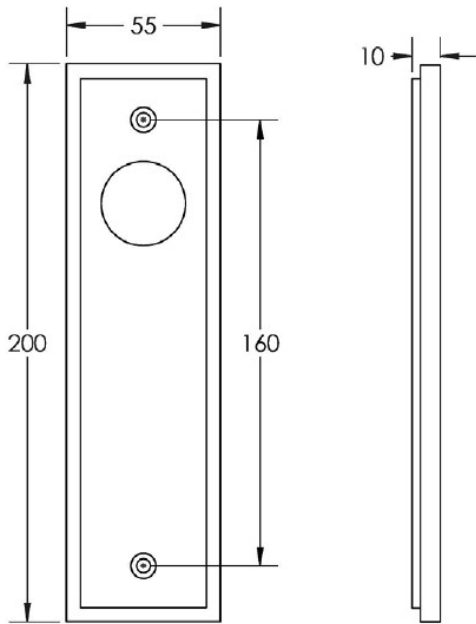

Classic Pattern Lever Handle With Ring Detail On A Large Rectangular Backplate - Polished Nickel

Product Images

Description

- Classic Pattern Lever Handle With Ring Detail On A Large Rectangular Backplate
- Available in various plate designs including latch set for non locking doors, lock set for key locking doors, bathroom set that locks via a thumbturn and can be released in an emergency via a coin release on the outside handle, and a euro profile set for use with euro profile cylinders.
- The bathroom lock and euro lock plates also come in a DIN lock version for use with DIN style mortice locks.

- The handles are fixed to the door with the large backplate fitting over the handles circular rose and secured with face fixing wood screws, this is also the same for the turn and releases.

Plate Styles Available

- DIN Euro Profile Lever Set - 72mm Centres - (For Use With Euro Cylinders)

Finish Details

- Polished Nickel

Operation

- Both levers are sprung to ensure the lever always returns to its starting position

Back Plate Size

- 200mm x 55mm

Handle Dimensions

Turn & Release Dimensions

Spindle Size

- 8mm x 8mm square - UK Standard

Fixings

- Comes supplied with matching wood screws and spindle

Usage