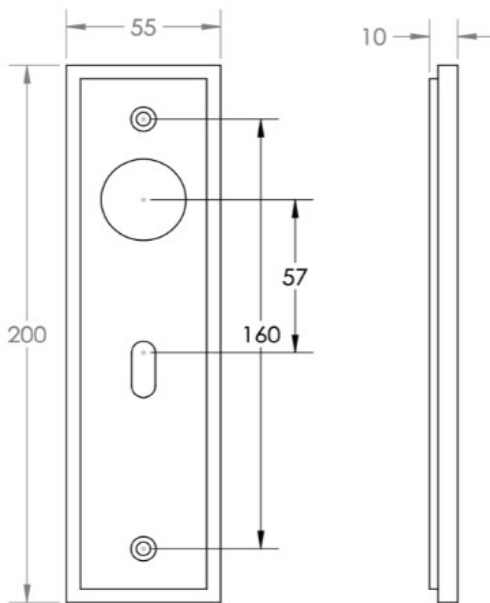

- Lever Lock Set - (Plates With Key Holes)