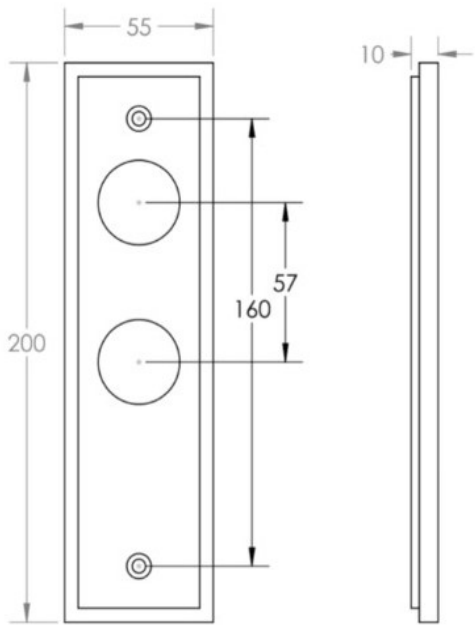

- Lever Lock Set - (Plates With Key Holes)

- Bathroom Lever Set - (With Turn & Emergency Release)