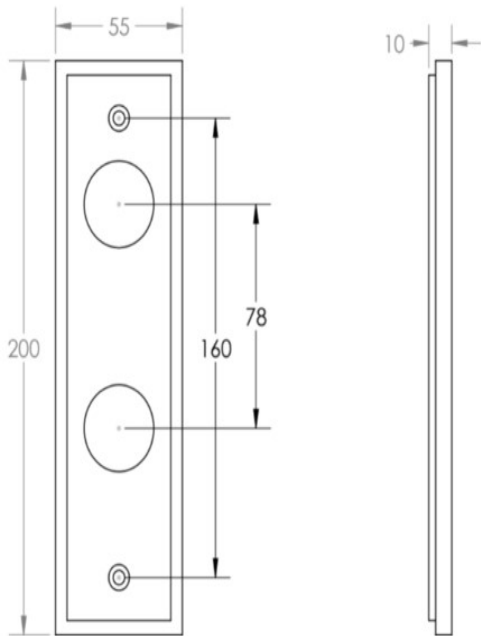


Knurled Pattern Lever Handle On A Large Rectangular Backplate - Polished Nickel

Product Images

Description

- Knurled Pattern Lever Handle On A Large Rectangular Backplate
- Available in various plate designs including latch set for non locking doors, lock set for key locking doors, bathroom set that locks via a thumbturn and can be released in an emergency via a coin release on the outside handle, and a euro profile set for use with euro profile cylinders.
- The bathroom lock and euro lock plates also come in a DIN lock version for use with DIN style mortice locks.
- The handles are fixed to the door with the large backplate fitting over the handles circular rose and secured with face fixing wood screws, this is also the same for the turn and releases.

Plate Styles Available

- Lever Latch Set - (Plain Plates)

- Lever Lock Set - (Plates With Key Holes)

- Bathroom Lever Set - (With Turn & Emergency Release)

- Euro Profile Lever Set - (For Use With Euro Cylinders)

- DIN Bathroom Lever Set - 78mm Centres - (With Turn & Emergency Release)

- DIN Euro Profile Lever Set - 72mm Centres - (For Use With Euro Cylinders)

Finish Details

- Polished Nickel

Operation

- Both levers are sprung to ensure the lever always returns to its starting position

Back Plate Size

- 200mm x 55mm

Handle Dimensions

Turn & Release Dimensions

Spindle Size

- 8mm x 8mm square - UK Standard

Fixings

- Comes supplied with matching wood screws and spindle