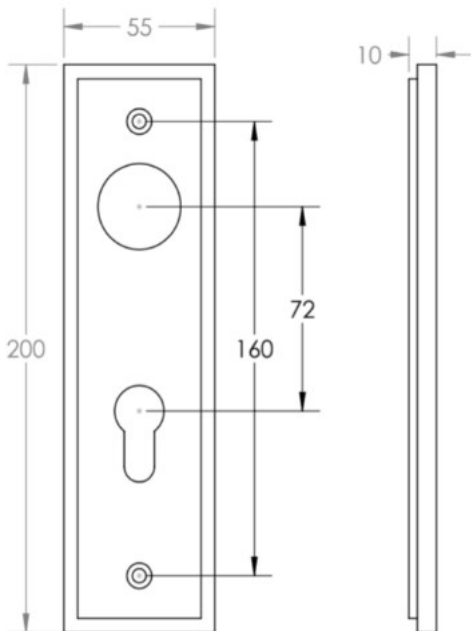


Knurled Pattern Lever Handle On A Large Rectangular Backplate - Polished Nickel

Product Images

Description

- Knurled Pattern Lever Handle On A Large Rectangular Backplate
- Available in various plate designs including latch set for non locking doors, lock set for key locking doors, bathroom set that locks via a thumbturn and can be released in an emergency via a coin release on the outside handle, and a euro profile set for use with euro profile cylinders.
- The bathroom lock and euro lock plates also come in a DIN lock version for use with DIN style mortice locks.
- The handles are fixed to the door with the large backplate fitting over the handles circular rose and secured with face fixing wood screws, this is also the same for the turn and releases.

Plate Styles Available

- Lever Latch Set - (Plain Plates)

- Lever Lock Set - (Plates With Key Holes)

- Bathroom Lever Set - (With Turn & Emergency Release)

- Euro Profile Lever Set - (For Use With Euro Cylinders)

- DIN Bathroom Lever Set - 78mm Centres - (With Turn & Emergency Release)

- DIN Euro Profile Lever Set - 72mm Centres - (For Use With Euro Cylinders)

Finish Details

- Polished Nickel

Operation

- Both levers are sprung to ensure the lever always returns to its starting position

Back Plate Size

- 200mm x 55mm

Handle Dimensions

Turn & Release Dimensions

Spindle Size

- 8mm x 8mm square - UK Standard

Fixings

- Comes supplied with matching wood screws and spindle