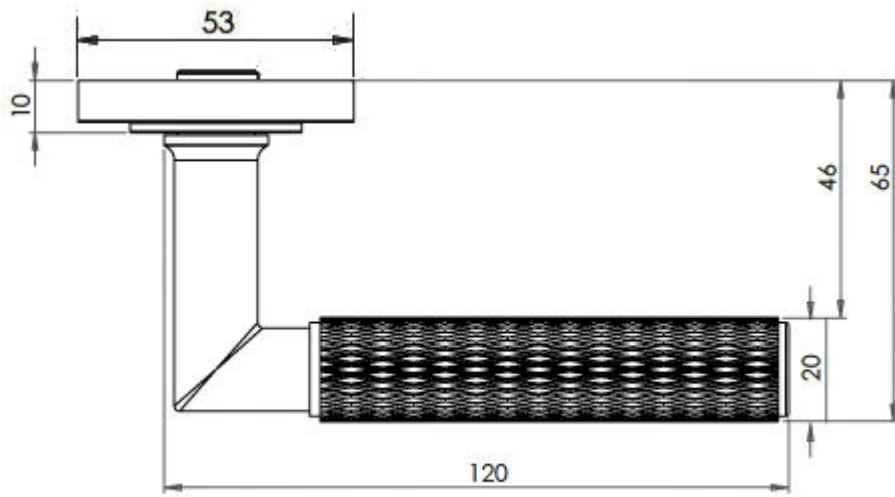


Knurled Pattern Lever Handle On A Large Rectangular Backplate - Polished Nickel

Product Images

Description

- Knurled Pattern Lever Handle On A Large Rectangular Backplate
- Available in various plate designs including latch set for non locking doors, lock set for key locking doors, bathroom set that locks via a thumbturn and can be released in an emergency via a coin release on the outside handle, and a euro profile set for use with euro profile cylinders.
- The bathroom lock and euro lock plates also come in a DIN lock version for use with DIN style mortice locks.
- The handles are fixed to the door with the large backplate fitting over the handles circular rose and secured with face fixing wood screws, this is also the same for the turn and releases.

- DIN Bathroom Lever Set - 78mm Centres - (With Turn & Emergency Release)

- DIN Euro Profile Lever Set - 72mm Centres - (For Use With Euro Cylinders)

Finish Details

- Polished Nickel

Operation

- Both levers are sprung to ensure the lever always returns to its starting position

Back Plate Size

- 200mm x 55mm

Handle Dimensions

Turn & Release Dimensions

Spindle Size

- 8mm x 8mm square - UK Standard

Fixings

- Comes supplied with matching wood screws and spindle