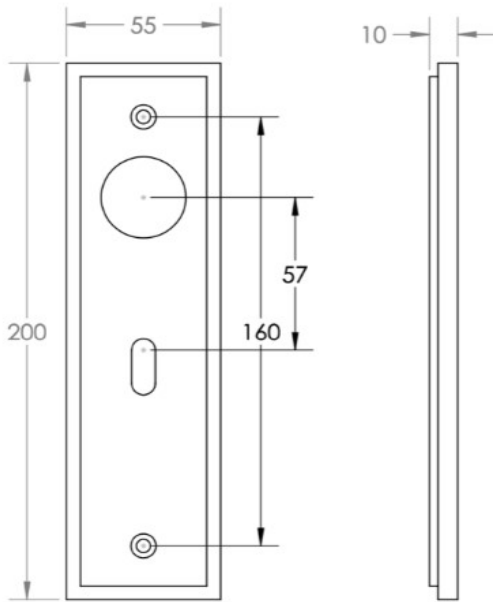

- Lever Latch Set - (Plain Plates)

- Lever Lock Set - (Plates With Key Holes)