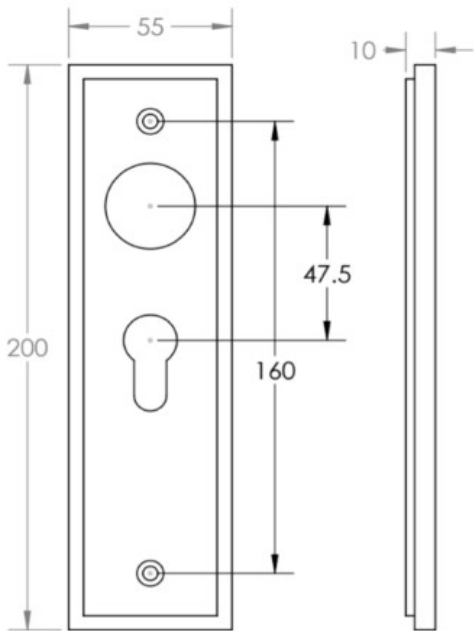


Knurled Pattern Lever Handle On A Large Rectangular Backplate - Polished Nickel

Product Images

Description

- Knurled Pattern Lever Handle On A Large Rectangular Backplate
- Available in various plate designs including latch set for non locking doors, lock set for key locking doors, bathroom set that locks via a thumbturn and can be released in an emergency via a coin release on the outside handle, and a euro profile set for use with euro profile cylinders.
- The bathroom lock and euro lock plates also come in a DIN lock version for use with DIN style mortice locks.
- The handles are fixed to the door with the large backplate fitting over the handles circular rose and secured with face fixing wood screws, this is also the same for the turn and releases.

Plate Styles Available

- Lever Latch Set - (Plain Plates)

- Lever Lock Set - (Plates With Key Holes)

- Bathroom Lever Set - (With Turn & Emergency Release)

- Euro Profile Lever Set - (For Use With Euro Cylinders)

- DIN Bathroom Lever Set - 78mm Centres - (With Turn & Emergency Release)

- DIN Euro Profile Lever Set - 72mm Centres - (For Use With Euro Cylinders)

Finish Details

- Polished Nickel

Operation

- Both levers are sprung to ensure the lever always returns to its starting position

Back Plate Size

- 200mm x 55mm

Handle Dimensions

Turn & Release Dimensions

Spindle Size

- 8mm x 8mm square - UK Standard

Fixings

- Comes supplied with matching wood screws and spindle