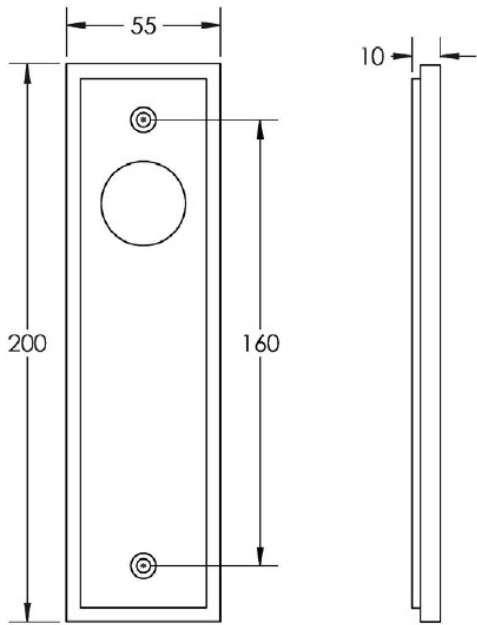

- Lever Latch Set - (Plain Plates)