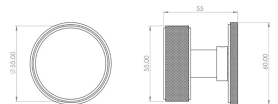

Knurled Design Mortice Knob With Concealed Fixed Rose - Polished Nickel

Product Images

Description

- Knurled Design Mortice Knob With Concealed Fixed Rose