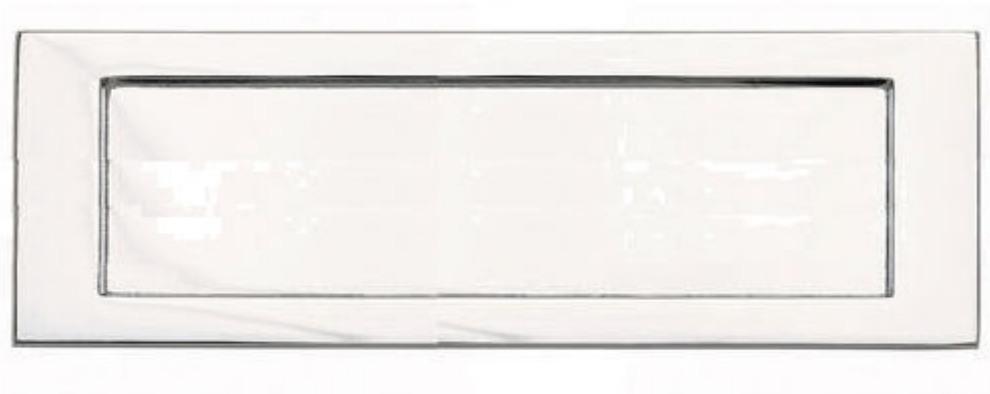

Large Front Door Letter Plate (Accepts A4) - 305mm x 102mm (12" x 4") - Polished Chrome

Product Images

Description

- 305mm x 102mm large design plain style letter plate for wooden front doors.
- Large aperture (opening) 248mm x 60mm. Allows A4 size paper and card to be posted without being folded.
- Ideal for residential or commercial use where large parcels are often delivered.

- Made from solid brass.
- Polished chrome plated finish (shiny mirror like finish).

Finish

- Polished chrome - (shiny finish.)

Base Material

- Made from solid brass

Dimensions

- Overall Length (A) - 305mm
- Overall Height (B) - 102mm
- Bolt centers (C) - 275mm
- Internal Hole Width Required (D) - 257mm
- Internal Hole Height Required (Including Spring) (E) - 75mm
- Aperture Width Externally (F) - 248mm
- Aperture Height Externally (G) - 60mm

Important Info Before You Buy

- Suitable for wooden doors.
- Spring loaded to keep the flap closed.
- Comes with fixing bolts and domed cover caps.
- Matching inner flap letter tidy for the inside of the door also available.

Products in this set

20229.1 - Large Front Door Letter Plate (Accepts A4) - Polished Chrome - 305mm x 102mm - Each