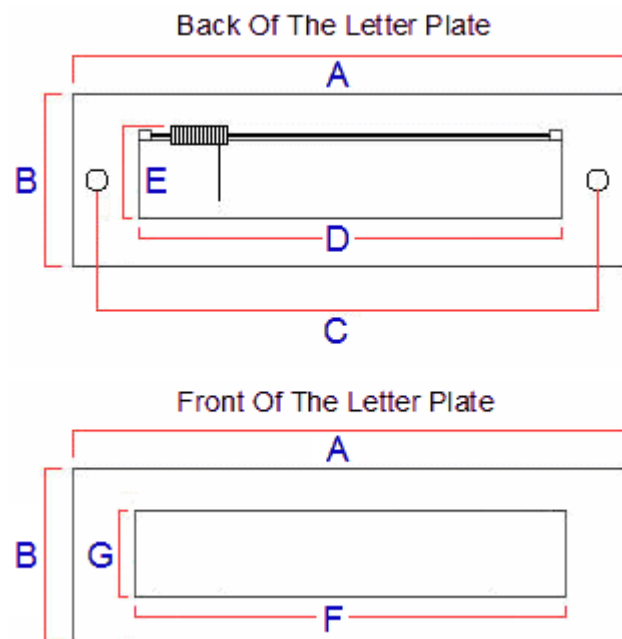

Large Front Door Letter Plate (Accepts A4) - 305mm x 102mm (12" x 4") - Polished Chrome

Product Images

Description

- 305mm x 102mm large design plain style letter plate for wooden front doors.
- Large aperture (opening) 248mm x 60mm. Allows A4 size paper and card to be posted without being folded.
- Ideal for residential or commercial use where large parcels are often delivered.

- Made from solid brass.
- Polished chrome plated finish (shiny mirror like finish).

Finish

- Polished chrome - (shiny finish.)

Base Material

- Made from solid brass

Dimensions

- Overall Length (A) - 305mm
- Overall Height (B) - 102mm
- Bolt centers (C) - 275mm
- Internal Hole Width Required (D) - 257mm
- Internal Hole Height Required (Including Spring) (E) - 75mm
- Aperture Width Externally (F) - 248mm
- Aperture Height Externally (G) - 60mm

Important Info Before You Buy

- Suitable for wooden doors.
- Spring loaded to keep the flap closed.
- Comes with fixing bolts and domed cover caps.
- Matching inner flap letter tidy for the inside of the door also available.

Products in this set

20229.1 - Large Front Door Letter Plate (Accepts A4) - Polished Chrome - 305mm x 102mm - Each