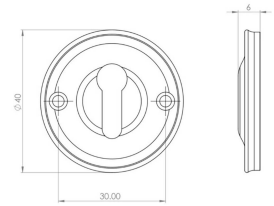

Classic Design Face Fixed Escutcheon - Standard Key - Polished Nickel

Product Images

Description

- Classic Design Face Fixed Escutcheon
- Suitable for internal and external use

Finish

- Polished Nickel

Dimensions

- Overall Size: 40mm Diameter
- Overall Thickness: 6mm

Important Info Before You Buy

- Standard profile key hole shape and size to suit most internal and external mortice locks
- Sold individually
- Supplied with all fixings

Products in this set

49524.1 - Classic Design Face Fixed Escutcheon - Standard Key - Polished Nickel - Each