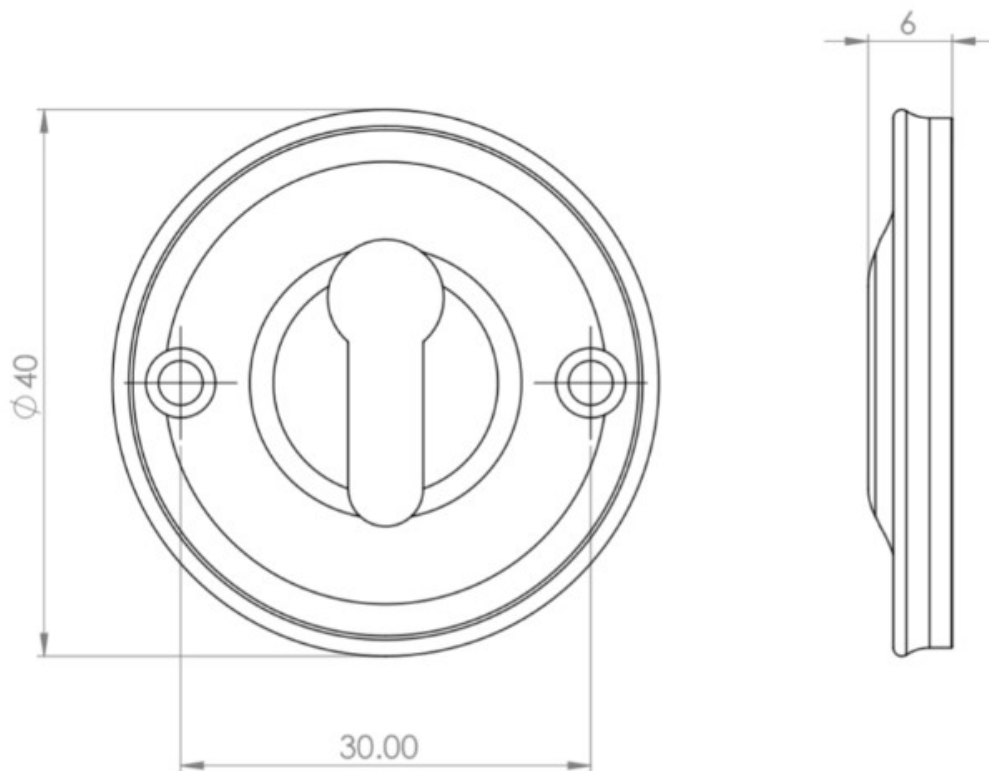

Classic Design Face Fixed Escutcheon - Standard Key - Polished Nickel

Product Images

Description

- Classic Design Face Fixed Escutcheon
- Suitable for internal and external use

Finish

- Polished Nickel

Dimensions

- Overall Size: 40mm Diameter
- Overall Thickness: 6mm

Important Info Before You Buy

- Standard profile key hole shape and size to suit most internal and external mortice locks
- Sold individually
- Supplied with all fixings

Products in this set

49524.1 - Classic Design Face Fixed Escutcheon - Standard Key - Polished Nickel - Each