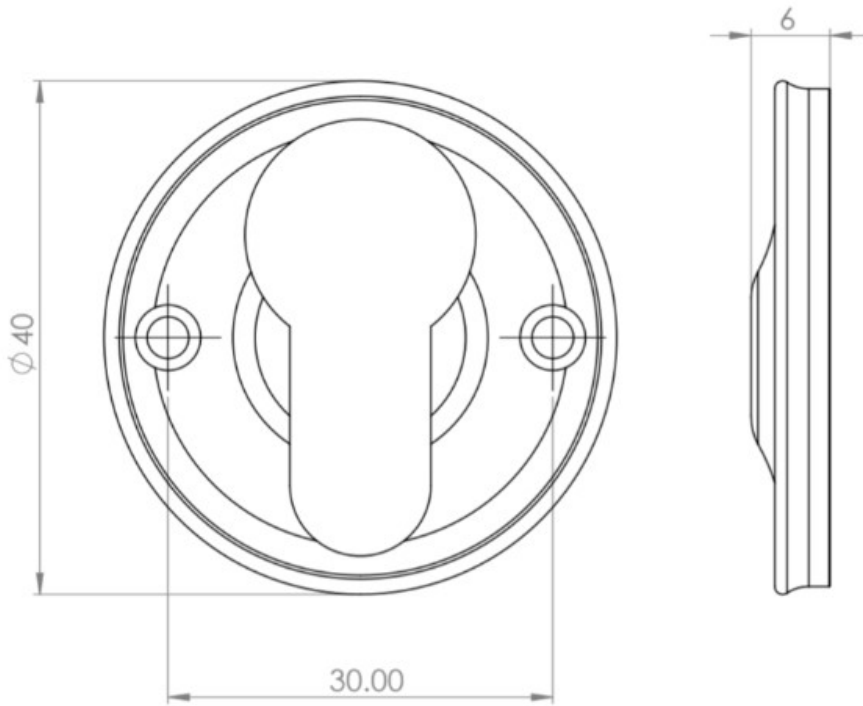

Classic Design Face Fixed Escutcheon - Euro Profile - Polished Nickel

Product Images

Description

- Classic Design Face Fixed Euro Profile Escutcheon
- Suitable for internal and external use

Finish

- Polished Nickel

Dimensions

- Overall Size: 40mm Diameter
- Overall Thickness: 6mm

Important Info Before You Buy

- Euro profile key hole shape and size to suit most internal and external mortice locks
- Sold individually
- Supplied with all fixings

Products in this set

49525.1 - Classic Design Face Fixed Escutcheon - Euro Profile - Polished Nickel - Each