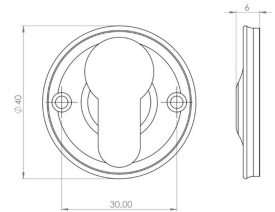

Classic Design Face Fixed Escutcheon - Euro Profile - Polished Nickel

Product Images

Description

- Classic Design Face Fixed Euro Profile Escutcheon
- Suitable for internal and external use

Finish

- Polished Nickel

Dimensions

- Overall Size: 40mm Diameter
- Overall Thickness: 6mm

Important Info Before You Buy

- Euro profile key hole shape and size to suit most internal and external mortice locks
- Sold individually
- Supplied with all fixings

Products in this set

49525.1 - Classic Design Face Fixed Escutcheon - Euro Profile - Polished Nickel - Each