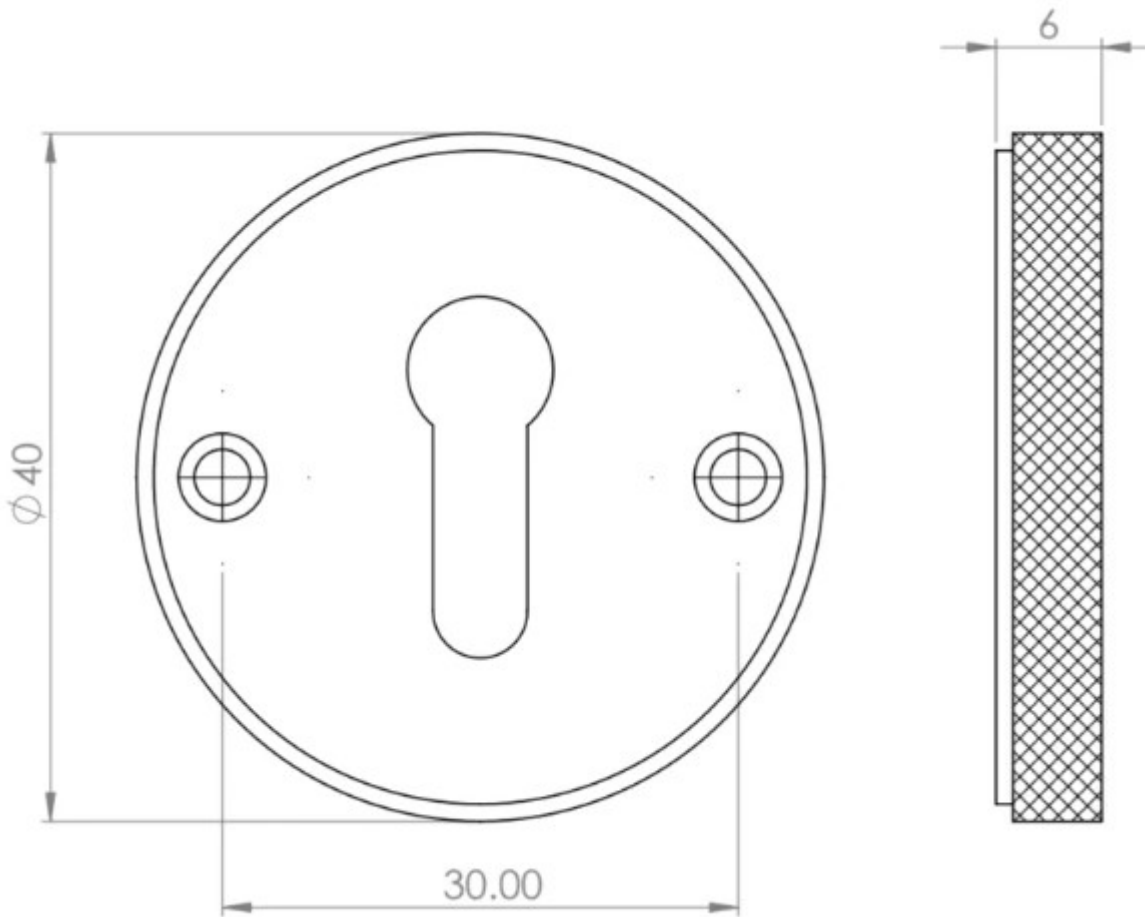

### Product Images

### Description

- Knurled Design Face Fixed Standard Profile Escutcheon
- Suitable for internal and external use

### Dimensions

- Overall Size: 40mm Diameter
- Overall Thickness: 6mm