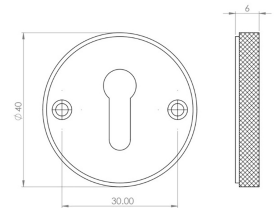

### Description

- Knurled Design Face Fixed Standard Profile Escutcheon
- Suitable for internal and external use

### Dimensions

- Overall Size: 40mm Diameter
- Overall Thickness: 6mm

### Important Info Before You Buy

- Standard profile key hole shape and size to suit most internal and external mortice locks
- Sold individually
- Supplied with all fixings