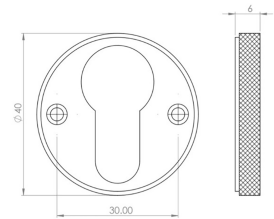

### Description

- Knurled Design Face Fixed Euro Profile Escutcheon
- Suitable for internal and external use

## Dimensions

- Overall Size: 40mm Diameter
- Overall Thickness: 6mm

## Important Info Before You Buy

- Euro profile key hole shape and size to suit most internal and external mortice locks
- Sold individually
- Supplied with all fixings

## Products in this set

49527.1 - Knurled Design Face Fixed Escutcheon - Euro Profile - Polished Nickel - Each