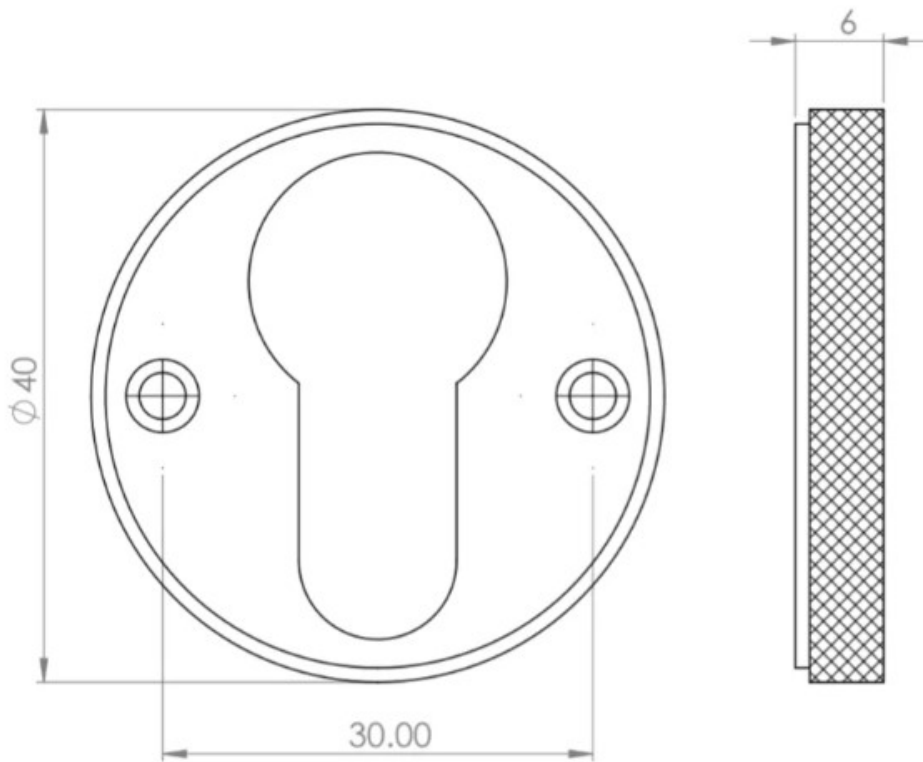

### Product Images

### Description

- Knurled Design Face Fixed Euro Profile Escutcheon
- Suitable for internal and external use

## Dimensions

- Overall Size: 40mm Diameter
- Overall Thickness: 6mm

## Important Info Before You Buy

- Euro profile key hole shape and size to suit most internal and external mortice locks
- Sold individually
- Supplied with all fixings